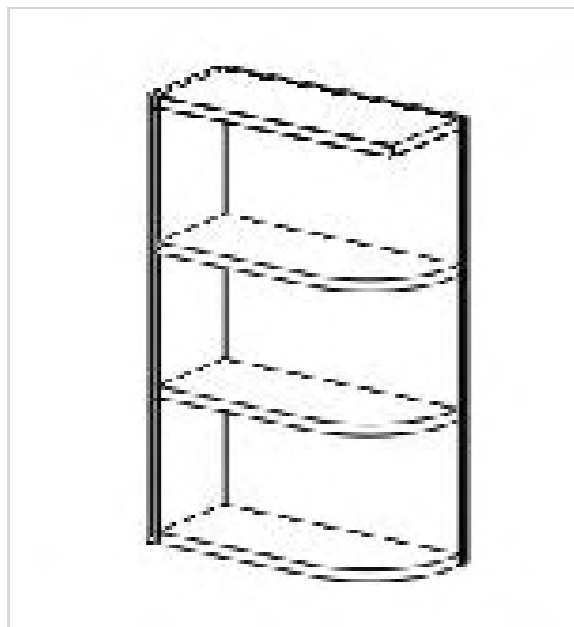

Model	Description	Assembled	Style
WES0930	Wall Cabinet-09"W 30"T 12"D	-	Venus Truffle
WES0936	Wall Cabinet-09"W 36"T 12"D	-	Venus Truffle
WES0942	Wall Cabinet-09"W 42"T 12"D	-	Venus Truffle
WES1230	Wall Cabinet-12"W 30"T 12"D	-	Venus Truffle
WES1236	Wall Cabinet-12"W 36"T 12"D	-	Venus Truffle
WES1242	Wall Cabinet-12"W 42"T 12"D	-	Venus Truffle