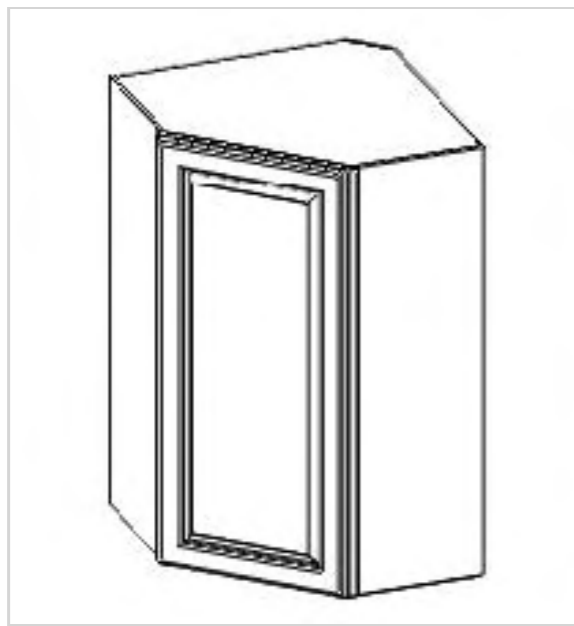

27" (Stack) Wall Diagonal Corner

Model	Description	Assembled	Style
WDC2736	Wall Cabinet-27"W 36"T 15"D	-	Venus Truffle

Wall End Shelf