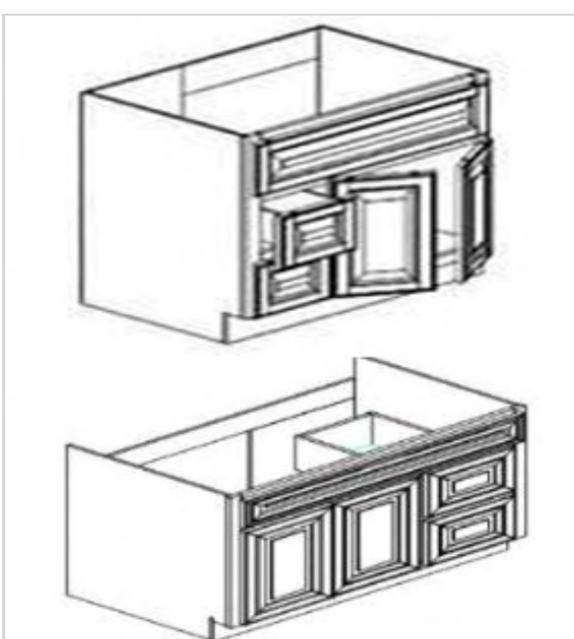

Model	Description	Assembled	Style
VSDL3621	Vanity Cabinet-36"W 34 1/2"T 21"D	-	Venus Truffle
VSDL3621	Vanity Cabinet-36"W 34 1/2"T 21"D	-	Venus Truffle
VSDR3621	Vanity Cabinet-36"W 34 1/2"T 21"D	-	Venus Truffle
VSDR4221	Vanity Cabinet-42"W 34 1/2"T 21"D	-	Venus Truffle