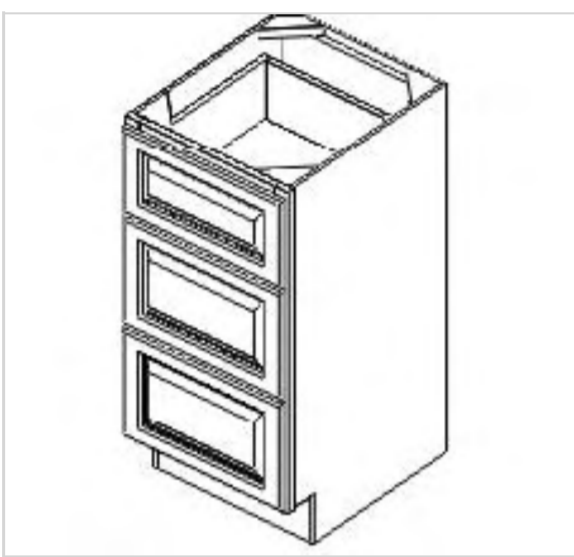

LEGACY SUPPLY CONNECTIONS

Vanity Sink Base Cabinets- 2 Doors 1 False Front

Model	Description	Assembled	Style
VS3021	Vanity Cabinet-30"W 34 1/2"T 21"D	-	Venus Truffle
VS3621	Vanity Cabinet-36"W 34 1/2"T 21"D	-	Venus Truffle

Vanity Drawer Base Cabinets - 3 Drawers

Model	Description	Assembled	Style
VDB1221	Vanity Cabinet-12"W 34 1/2"T 21"D	-	Venus Truffle
VDB1521	Vanity Cabinet-15"W 34 1/2"T 21"D	-	Venus Truffle
VDB1821	Vanity Cabinet-18"W 34 1/2"T 21"D	-	Venus Truffle

Drawer Vanity Combination Cabinets-1door

Model	Description	Assembled	Style
VSDR3021	Vanity Cabinet-30"W 34 1/2"T 21"D	-	Venus Truffle
VSDL3021	Vanity Cabinet-30"W 34 1/2"T 21"D	-	Venus Truffle

Drawer Vanity Combination Cabinet-4doors 2drawers