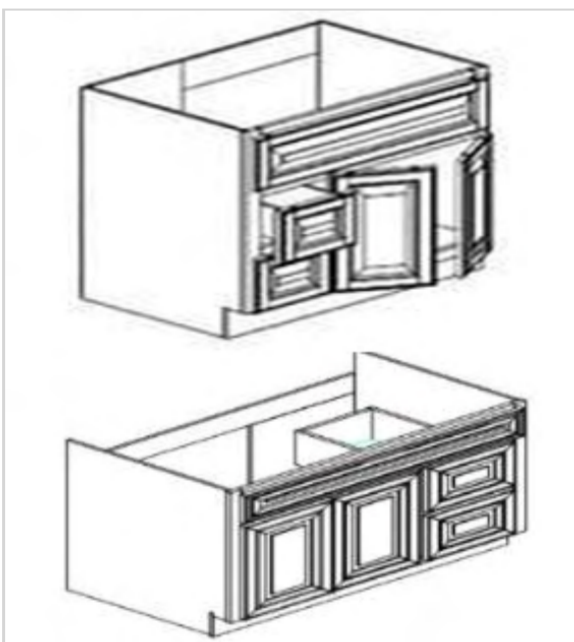

LEGACY SUPPLY CONNECTIONS

Vanity Sink Base Cabinets- 2 Doors 1 False Front

Model	Description	Assembled	Style
VS3021	Vanity Cabinet-30"W 34 1/2"T 21"D	-	Venus Truffle
VS3621	Vanity Cabinet-36"W 34 1/2"T 21"D	-	Venus Truffle

Vanity Drawer Base Cabinets - 3 Drawers

Model	Description	Assembled	Style
VDB1221	Vanity Cabinet-12"W 34 1/2"T 21"D	-	Venus Truffle
VDB1521	Vanity Cabinet-15"W 34 1/2"T 21"D	-	Venus Truffle
VDB1821	Vanity Cabinet-18"W 34 1/2"T 21"D	-	Venus Truffle

Drawer Vanity Combination Cabinets-1door

Model	Description	Assembled	Style
VSDR3021	Vanity Cabinet-30"W 34 1/2"T 21"D	-	Venus Truffle
VSDL3021	Vanity Cabinet-30"W 34 1/2"T 21"D	-	Venus Truffle

Drawer Vanity Combination Cabinet-4doors 2drawers