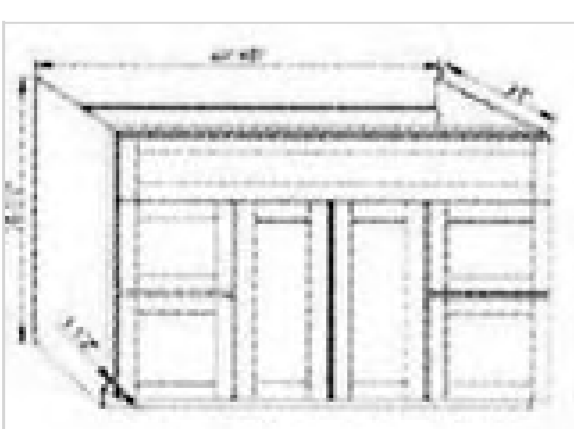

Drawer Vanity Combination Cabinets-2doors 4drawers

Model	Description	Assembled	Style
VSD4821	Vanity Cabinet-48"W 34 1/2"T 21"D	-	Venus Truffle
VSD6021S	Vanity Cabinet-60"W 34 1/2"T 21"D	-	Venus Truffle