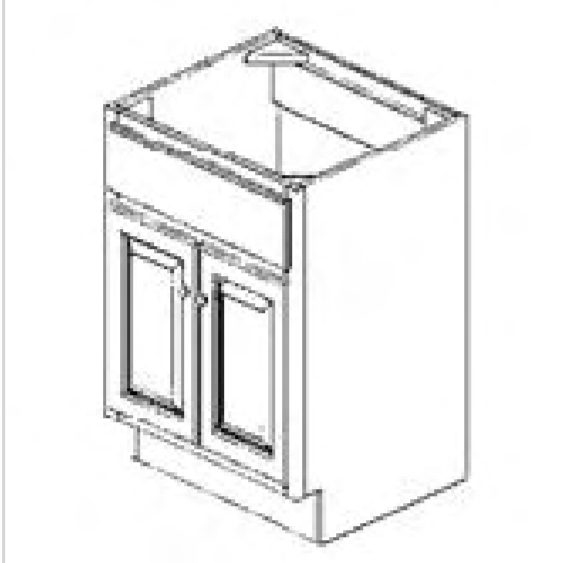

LEGACY SUPPLY CONNECTIONS

Vanity Sink Base Cabinets- 2 Doors 1 False Front

Model	Description	Assembled	Style
VS3021	Vanity Cabinet-30"W 34 1/2"T 21"D	-	Venus Truffle
VS3621	Vanity Cabinet-36"W 34 1/2"T 21"D	-	Venus Truffle

Vanity Drawer Base Cabinets - 3 Drawers

Model	Description	Assembled	Style
VDB1221	Vanity Cabinet-12"W 34 1/2"T 21"D	-	Venus Truffle
VDB1521	Vanity Cabinet-15"W 34 1/2"T 21"D	-	Venus Truffle
VDB1821	Vanity Cabinet-18"W 34 1/2"T 21"D	-	Venus Truffle

Drawer Vanity Combination Cabinets-1door

Model	Description	Assembled	Style
VSDR3021	Vanity Cabinet-30"W 34 1/2"T 21"D	-	Venus Truffle
VSDL3021	Vanity Cabinet-30"W 34 1/2"T 21"D	-	Venus Truffle

Drawer Vanity Combination Cabinet-4doors 2drawers