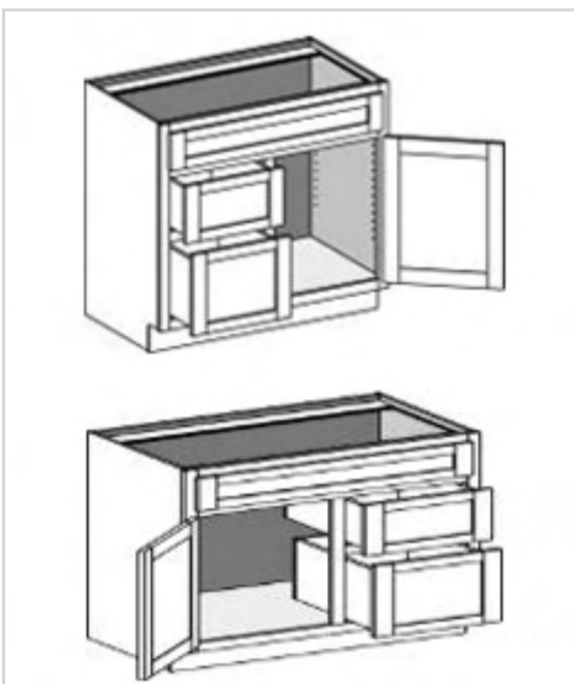

LEGACY SUPPLY CONNECTIONS

Vanity Sink Base Cabinets- 2 Doors 1 False Front

Model	Description	Assembled	Style
VS3021	Vanity Cabinet-30"W 34 1/2"T 21"D	-	Venus Truffle
VS3621	Vanity Cabinet-36"W 34 1/2"T 21"D	-	Venus Truffle

Vanity Drawer Base Cabinets - 3 Drawers

Model	Description	Assembled	Style
VDB1221	Vanity Cabinet-12"W 34 1/2"T 21"D	-	Venus Truffle
VDB1521	Vanity Cabinet-15"W 34 1/2"T 21"D	-	Venus Truffle
VDB1821	Vanity Cabinet-18"W 34 1/2"T 21"D	-	Venus Truffle

Drawer Vanity Combination Cabinets-1door

Model	Description	Assembled	Style
VSDR3021	Vanity Cabinet-30"W 34 1/2"T 21"D	-	Venus Truffle
VSDL3021	Vanity Cabinet-30"W 34 1/2"T 21"D	-	Venus Truffle

Drawer Vanity Combination Cabinet-4doors 2drawers