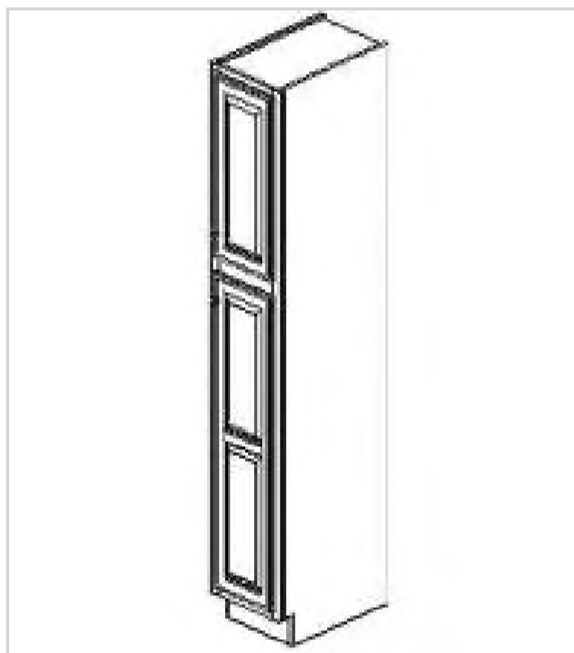

## 24"Depth (2) Door Pantry(18" W)

Model	Description	Assembled	Style
UP1884	Utility Pantry Cabinet-18"W 84"T 24"D	-	Venus Truffle
UP1890	Utility Pantry Cabinet-18"W 90"T 24"D	-	Venus Truffle
UP1896	Utility Pantry Cabinet-18"W 96"T 24"D	-	Venus Truffle

## 24"Depth (4) Door Pantry(24" W)

Model	Description	Assembled	Style
UP2484	Utility Pantry Cabinet-24"W 84"T 24"D	-	Venus Truffle
UP2490	Utility Pantry Cabinet-24"W 90"T 24"D	-	Venus Truffle
UP2496	Utility Pantry Cabinet-24"W 96"T 24"D	-	Venus Truffle
UP3084	Utility Pantry Cabinet-30"W 84"T 24"D	-	Venus Truffle
UP3090	Utility Pantry Cabinet-30"W 90"T 24"D	-	Venus Truffle
UP3096	Utility Pantry Cabinet-30"W 96"T 24"D	-	Venus Truffle