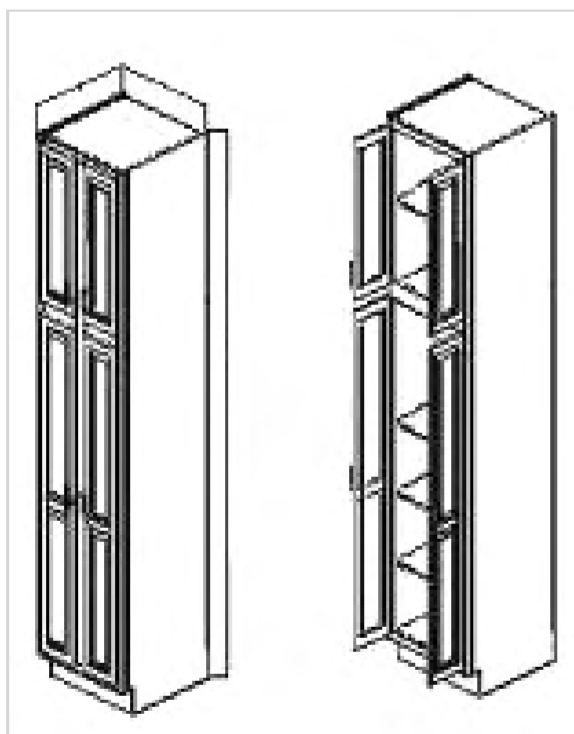

# LEGACY SUPPLY CONNECTIONS

## 24"Depth (2) Door Pantry(18" W)

Model	Description	Assembled	Style
UP1884	Utility Pantry Cabinet-18"W 84"T 24"D	-	Venus Truffle
UP1890	Utility Pantry Cabinet-18"W 90"T 24"D	-	Venus Truffle
UP1896	Utility Pantry Cabinet-18"W 96"T 24"D	-	Venus Truffle

## 24"Depth (4) Door Pantry(24" W)

Model	Description	Assembled	Style
UP2484	Utility Pantry Cabinet-24"W 84"T 24"D	-	Venus Truffle
UP2490	Utility Pantry Cabinet-24"W 90"T 24"D	-	Venus Truffle
UP2496	Utility Pantry Cabinet-24"W 96"T 24"D	-	Venus Truffle
UP3084	Utility Pantry Cabinet-30"W 84"T 24"D	-	Venus Truffle
UP3090	Utility Pantry Cabinet-30"W 90"T 24"D	-	Venus Truffle
UP3096	Utility Pantry Cabinet-30"W 96"T 24"D	-	Venus Truffle