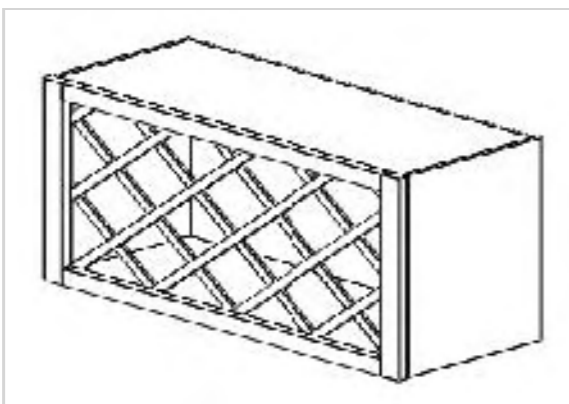

LEGACY SUPPLY CONNECTIONS

Wine Rack

Model	Description	Assembled	Style
WR3015	30"W 15"T 12"D	-	Venus Truffle
WR3018	30"W 18"T 12"D	-	Venus Truffle

Microwave Shelf

Model	Description	Assembled	Style
MC3018	30 " W 18 " T 18 " D	-	Venus Truffle

Stem Glass Holder

Model	Description	Assembled	Style
SGH30	30"W 1"T 12"D	-	Venus Truffle

GENERAL CONTACT

 info@legacysupply.net
 724-858-8102
 1329 Broad St.
Greensburg, PA 15601

SALES INQUIRIES

 Keith Daugherty
 724-771-5918
 kad@legacysupply.net