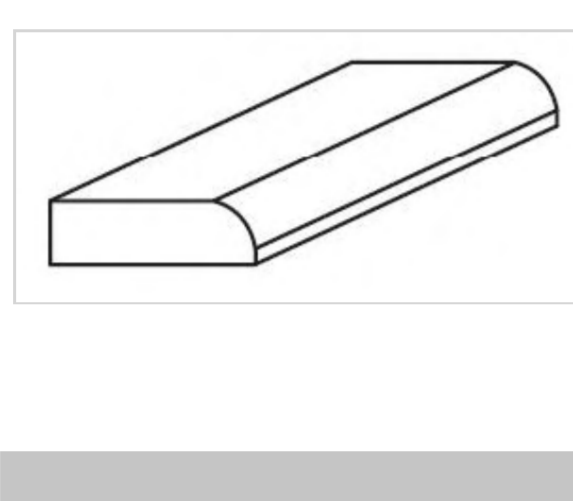

Model	Description	Assembled	Style
SM8	1/4" x 3/4" x 96"	-	Venus Truffle

Light Rail Molding