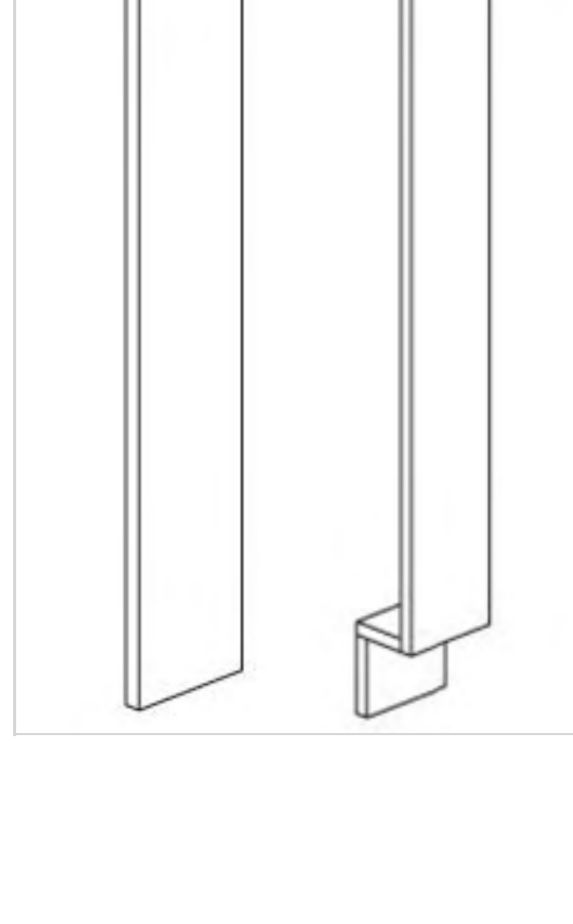

## Straight Fillers

Model	Description	Assembled	Style
BF3	Base filler-3"W 34 1/2"T	-	Venus Truffle
BF6	Base filler-6"W 34 1/2"T	-	Venus Truffle
F396	Filler-3"W 96"T	-	Venus Truffle
F696	Filler-6"W 96"T	-	Venus Truffle
WF339	3"Wx39"T	-	Venus Truffle
WF330	Wall filler 3"W 30"T	-	Venus Truffle
WF336	Wall filler 3"W 36"T	-	Venus Truffle
WF342	Wall filler 3"W 42"T	-	Venus Truffle

## Fluted Fillers

Model	Description	Assembled	Style
A30WF	Flutes Base Filler - 3"W 30"T	-	Venus Truffle
A36WF	Flutes Base Filler - 3"W 36"T	-	Venus Truffle
A42WF	Flutes Base Filler - 3"W 42"T	-	Venus Truffle
A3BF	Flutes Base Filler - 3"W 34 1/2"T	-	Venus Truffle

## Skin (s)

Model	Description	Assembled	Style
WSK1230	12" x 30"	-	Venus Truffle
WSK1236	12" x 36"	-	Venus Truffle
WSK1242	12" x 42"	-	Venus Truffle
BSK	24" x 34 1/2"	-	Venus Truffle
TSK2496	24" x 96"	-	Venus Truffle
BP4896	48" x 96"	-	Venus Truffle
BP24*96-3/4	24" x 96*3/4Thick	-	Venus Truffle
DBP4896	48" x 96" (Beadboard only available in MW-01, MG-02 and VI-05)	-	Venus Truffle