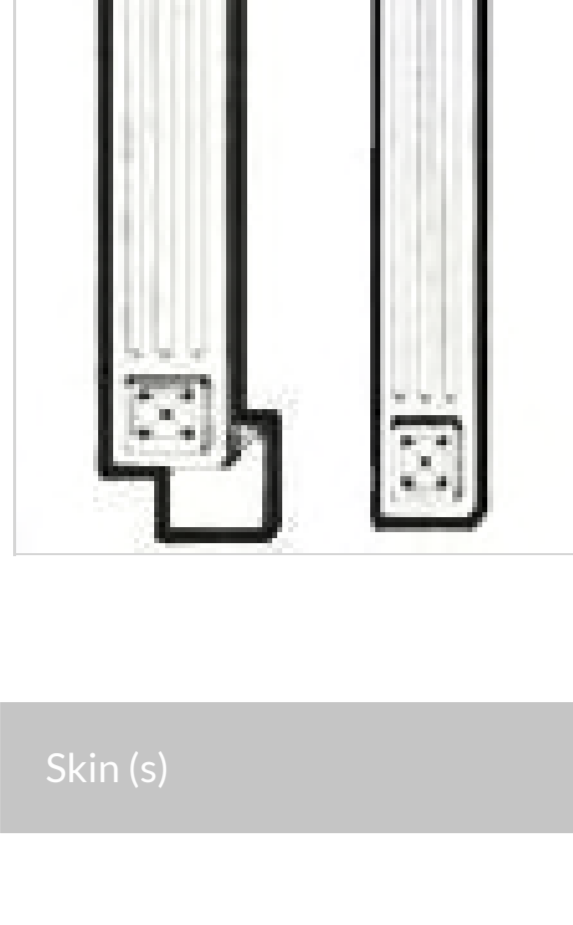

# LEGACY SUPPLY CONNECTIONS

## Straight Fillers

Model	Description	Assembled	Style
BF3	Base filler-3"W 34 1/2"T	-	Venus Truffle
BF6	Base filler-6"W 34 1/2"T	-	Venus Truffle
F396	Filler-3"W 96"T	-	Venus Truffle
F696	Filler-6"W 96"T	-	Venus Truffle
WF339	3"Wx39"T	-	Venus Truffle
WF330	Wall filler 3"W 30"T	-	Venus Truffle
WF336	Wall filler 3"W 36"T	-	Venus Truffle
WF342	Wall filler 3"W 42"T	-	Venus Truffle

## Fluted Fillers

Model	Description	Assembled	Style
A30WF	Flutes Base Filler - 3"W 30"T	-	Venus Truffle
A36WF	Flutes Base Filler - 3"W 36"T	-	Venus Truffle
A42WF	Flutes Base Filler - 3"W 42"T	-	Venus Truffle
A3BF	Flutes Base Filler - 3"W 34 1/2"T	-	Venus Truffle