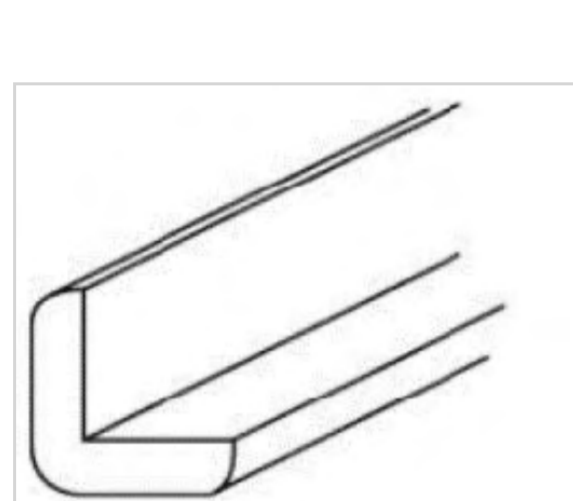

Model	Description	Assembled	Style
OC8	3/4" x 3/4" x 96"	-	Venus Truffle

Furniture