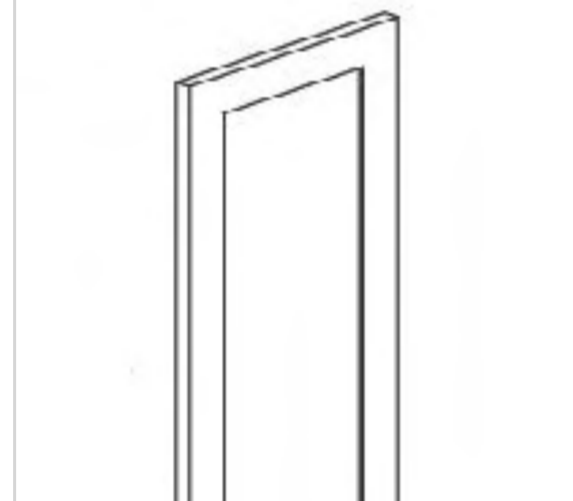

Model	Description	Assembled	Style
B15 Front sample	B15 Front sample	-	Venus Truffle

Corbel