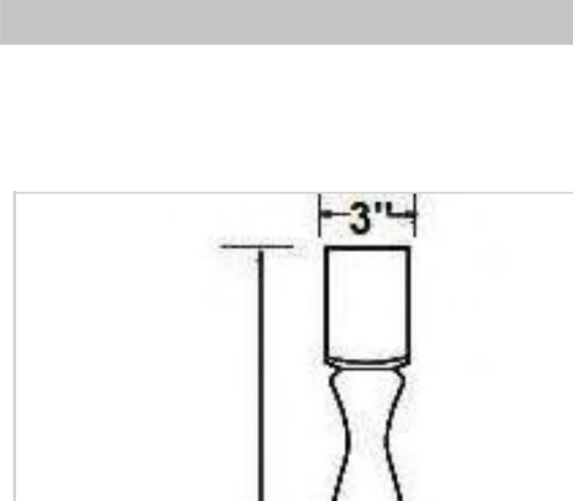

Model	Description	Assembled	Style
QR8	96" x 3/4" x 3/4"	-	Venus Truffle

Inside corner molding