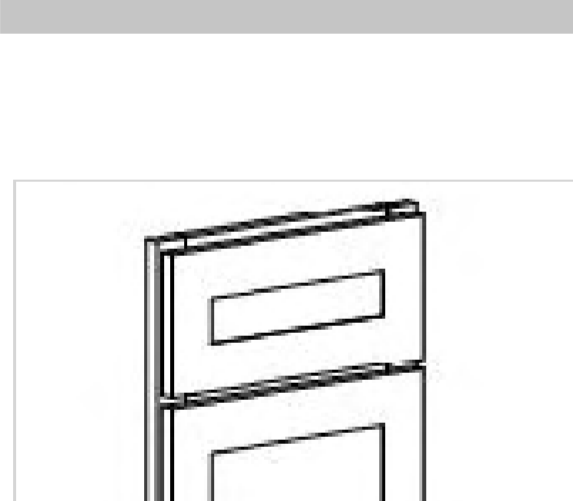

Model	Description	Assembled	Style
LS33KIT	Fits: LS33-Turntables sold separately	-	Venus Truffle
LS36KIT	Fits: LS36-Turntables sold separately	-	Venus Truffle

OC 33" Cover Frame

Model	Description	Assembled	Style
OC33"	Cover Frame Fits: OC33"	-	Venus Truffle