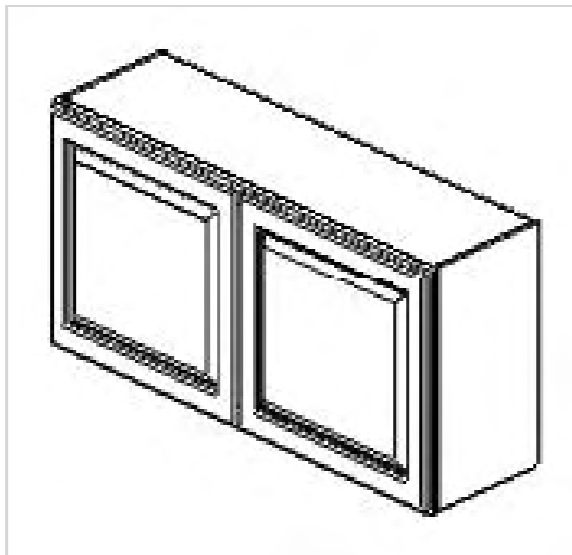

LEGACY SUPPLY CONNECTIONS

12" Deep Bridge Cabinet - 2 doors

Model	Description	Assembled	Style
W3012	Bridge Cabinet-30"W 12"T 12"D	-	Venus Truffle
W3015	Bridge Cabinet-30"W 15"T 12"D	-	Venus Truffle
W3018	Bridge Cabinet-30"W 18"T 12"D	-	Venus Truffle
W3024	Bridge Cabinet-30"W 24"T 12"D	-	Venus Truffle
W3315	Bridge Cabinet-33"W 15"T 12"D	-	Venus Truffle
W3324	Bridge Cabinet-33"W 24"T 12"D	-	Venus Truffle
W3612	Bridge Cabinet-36"W 12"T 12"D	-	Venus Truffle
W3615	Bridge Cabinet-36"W 15"T 12"D	-	Venus Truffle
W3618	Bridge Cabinet-36"W 18"T 12"D	-	Venus Truffle
W3624	Bridge Cabinet-36"W 24"T 12"D	-	Venus Truffle
W2418	Bridge Cabinet-24"W 18"T 12"D	-	Venus Truffle
W2424	Bridge Cabinet-24"W 24"T 12"D	-	Venus Truffle

24" Deep Bridge Cabinet - 2 doors

Model	Description	Assembled	Style
W361224	Bridge Cabinet-36 "W 12"T 24"D	-	Venus Truffle
W361824	Bridge Cabinet-36 "W 18"T 24"D	-	Venus Truffle
W362124	Bridge Cabinet-36"W 21"T 24"D	-	Venus Truffle
W362424	Bridge Cabinet-36 "W 24"T 24"D	-	Venus Truffle