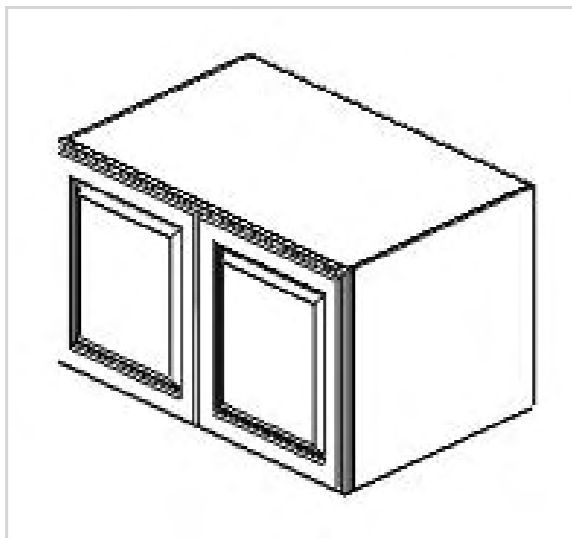

LEGACY SUPPLY CONNECTIONS

12" Deep Bridge Cabinet - 2 doors

Model	Description	Assembled	Style
W3012	Bridge Cabinet-30"W 12"T 12"D	-	Venus Truffle
W3015	Bridge Cabinet-30"W 15"T 12"D	-	Venus Truffle
W3018	Bridge Cabinet-30"W 18"T 12"D	-	Venus Truffle
W3024	Bridge Cabinet-30"W 24"T 12"D	-	Venus Truffle
W3315	Bridge Cabinet-33"W 15"T 12"D	-	Venus Truffle
W3324	Bridge Cabinet-33"W 24"T 12"D	-	Venus Truffle
W3612	Bridge Cabinet-36"W 12"T 12"D	-	Venus Truffle
W3615	Bridge Cabinet-36"W 15"T 12"D	-	Venus Truffle
W3618	Bridge Cabinet-36"W 18"T 12"D	-	Venus Truffle
W3624	Bridge Cabinet-36"W 24"T 12"D	-	Venus Truffle
W2418	Bridge Cabinet-24"W 18"T 12"D	-	Venus Truffle
W2424	Bridge Cabinet-24"W 24"T 12"D	-	Venus Truffle

24" Deep Bridge Cabinet - 2 doors

Model	Description	Assembled	Style
W361224	Bridge Cabinet-36 "W 12"T 24"D	-	Venus Truffle
W361824	Bridge Cabinet-36 "W 18"T 24"D	-	Venus Truffle
W362124	Bridge Cabinet-36"W 21"T 24"D	-	Venus Truffle
W362424	Bridge Cabinet-36 "W 24"T 24"D	-	Venus Truffle