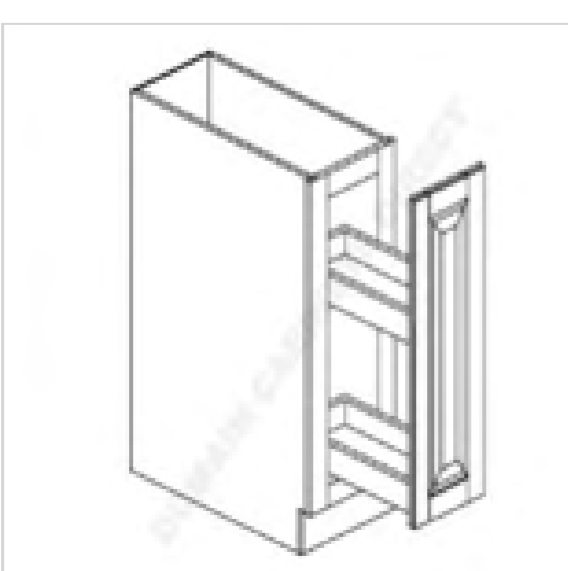

Single Door -Condiment tank

Model	Description	Assembled	Style
BSR09	Base Cabinet-09"W 34 1/2"T 24"D	-	Venus Truffle