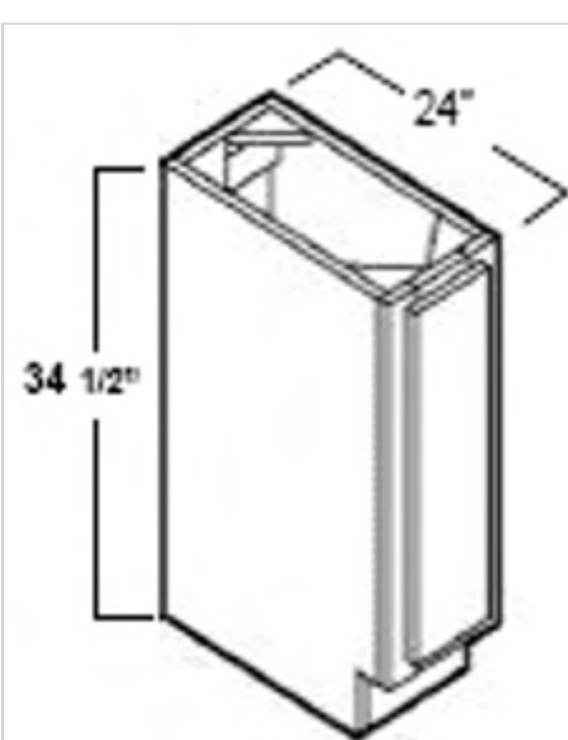

Single Door Base Cabinet

Model	Description	Assembled	Style
B09	Base Cabinet-09"W 34 1/2"T 24"D	-	Venus Truffle