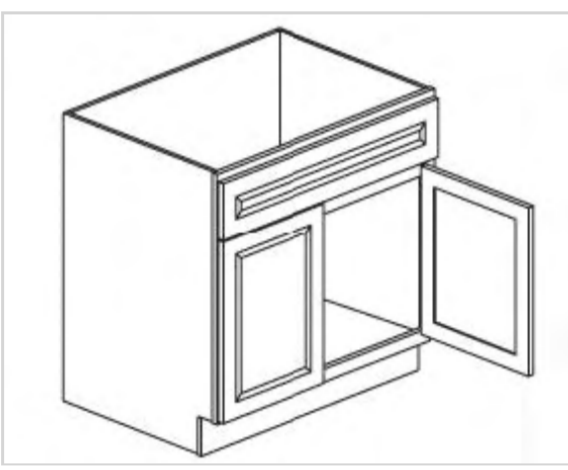

LEGACY SUPPLY CONNECTIONS

Single Drawer Single Door Base Cabinet

Model	Description	Assembled	Style
B12	Base Cabinet-12"W 34 1/2"T 24"D	-	Venus Truffle
B15	Base Cabinet-15"W 34 1/2"T 24"D	-	Venus Truffle
B18	Base Cabinet-18"W 34 1/2"T 24"D	-	Venus Truffle
B18-TR	Fits: B18-Solid wood tray,2trash bins and hardware	-	Venus Truffle
B21	Base Cabinet-21"W 34 1/2"T 24"D	-	Venus Truffle

Single Drawer Double Doors Base Cabinet

Model	Description	Assembled	Style
B24	Base Cabinet-24"W 34"T 24"D	-	Venus Truffle
B27	Base Cabinet-27"W 34"T 24"D	-	Venus Truffle
B30	Base Cabinet-30"W 34"T 24"D	-	Venus Truffle
B33	Base Cabinet-33"W 34"T 24"D	-	Venus Truffle

Double Drawers Double Doors Base Cabinet

Model	Description	Assembled	Style
B36	Base Cabinet-36"W 34"T 24"D	-	Venus Truffle

False Front and Double Doors Sink Base Cabinet

Model	Description	Assembled	Style
SB30	Base Cabinet-30"W 34 1/2"T 24"D	-	Venus Truffle

Double False Front Double Doors Sink Base Cabinet

Model	Description	Assembled	Style
SB36	Base Cabinet-36"W 34 1/2"T 24"D	-	Venus Truffle

Blind Corner Base

Model	Description	Assembled	Style
BBC36	Base Cabinet-36"W 34 1/2"T 24"D	-	Venus Truffle
BBC42	Base Cabinet-42"W 34 1/2"T 24"D	-	Venus Truffle