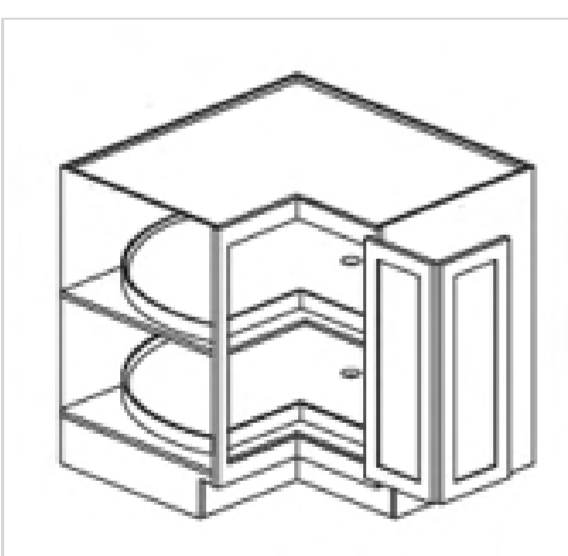

Lazy Susan

Model	Description	Assembled	Style
LS33	Lazy Susan Cabinet-9"door 33"backs 24"sides	One Adjustable Shelf	Venus Truffle
LS36	Lazy Susan Cabinet-12"doors 36"backs 24"sides	One Adjustable Shelf	Venus Truffle
LS33KIT	Fit:LS33-Turntables sold separately	-	Venus Truffle
LS36KIT	Fit:LS36-Turntables sold separately	-	Venus Truffle