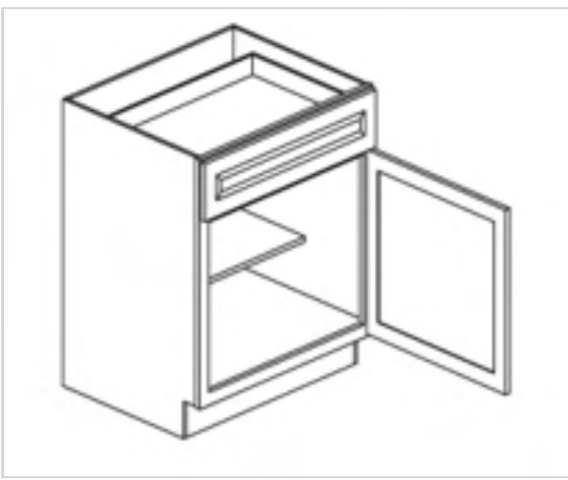

LEGACY SUPPLY CONNECTIONS

Single Drawer Single Door Base Cabinet

Model	Description	Assembled	Style
B12	Base Cabinet-12"W 34 1/2"T 24"D	-	Venus Truffle
B15	Base Cabinet-15"W 34 1/2"T 24"D	-	Venus Truffle
B18	Base Cabinet-18"W 34 1/2"T 24"D	-	Venus Truffle
B18-TR	Fits: B18-Solid wood tray,2trash bins and hardware	-	Venus Truffle
B21	Base Cabinet-21"W 34 1/2"T 24"D	-	Venus Truffle

Single Drawer Double Doors Base Cabinet

Model	Description	Assembled	Style
B24	Base Cabinet-24"W 34"T 24"D	-	Venus Truffle
B27	Base Cabinet-27"W 34"T 24"D	-	Venus Truffle
B30	Base Cabinet-30"W 34"T 24"D	-	Venus Truffle
B33	Base Cabinet-33"W 34"T 24"D	-	Venus Truffle

Double Drawers Double Doors Base Cabinet

Model	Description	Assembled	Style
B36	Base Cabinet-36"W 34"T 24"D	-	Venus Truffle

False Front and Double Doors Sink Base Cabinet

Model	Description	Assembled	Style
SB30	Base Cabinet-30"W 34 1/2"T 24"D	-	Venus Truffle

Double False Front Double Doors Sink Base Cabinet

Model	Description	Assembled	Style
SB36	Base Cabinet-36"W 34 1/2"T 24"D	-	Venus Truffle

Blind Corner Base

Model	Description	Assembled	Style
BBC36	Base Cabinet-36"W 34 1/2"T 24"D	-	Venus Truffle
BBC42	Base Cabinet-42"W 34 1/2"T 24"D	-	Venus Truffle