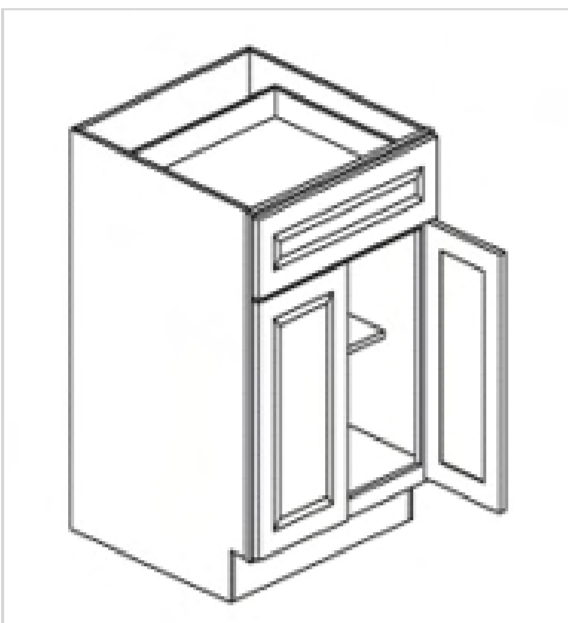

LEGACY SUPPLY CONNECTIONS

Single Drawer Single Door Base Cabinet

Model	Description	Assembled	Style
B12	Base Cabinet-12"W 34 1/2"T 24"D	-	Venus Truffle
B15	Base Cabinet-15"W 34 1/2"T 24"D	-	Venus Truffle
B18	Base Cabinet-18"W 34 1/2"T 24"D	-	Venus Truffle
B18-TR	Fits: B18-Solid wood tray,2trash bins and hardware	-	Venus Truffle
B21	Base Cabinet-21"W 34 1/2"T 24"D	-	Venus Truffle

Single Drawer Double Doors Base Cabinet

Model	Description	Assembled	Style
B24	Base Cabinet-24"W 34"T 24"D	-	Venus Truffle
B27	Base Cabinet-27"W 34"T 24"D	-	Venus Truffle
B30	Base Cabinet-30"W 34"T 24"D	-	Venus Truffle
B33	Base Cabinet-33"W 34"T 24"D	-	Venus Truffle

Double Drawers Double Doors Base Cabinet

Model	Description	Assembled	Style
B36	Base Cabinet-36"W 34"T 24"D	-	Venus Truffle

False Front and Double Doors Sink Base Cabinet

Model	Description	Assembled	Style
SB30	Base Cabinet-30"W 34 1/2"T 24"D	-	Venus Truffle

Double False Front Double Doors Sink Base Cabinet

Model	Description	Assembled	Style
SB36	Base Cabinet-36"W 34 1/2"T 24"D	-	Venus Truffle

Blind Corner Base

Model	Description	Assembled	Style
BBC36	Base Cabinet-36"W 34 1/2"T 24"D	-	Venus Truffle
BBC42	Base Cabinet-42"W 34 1/2"T 24"D	-	Venus Truffle