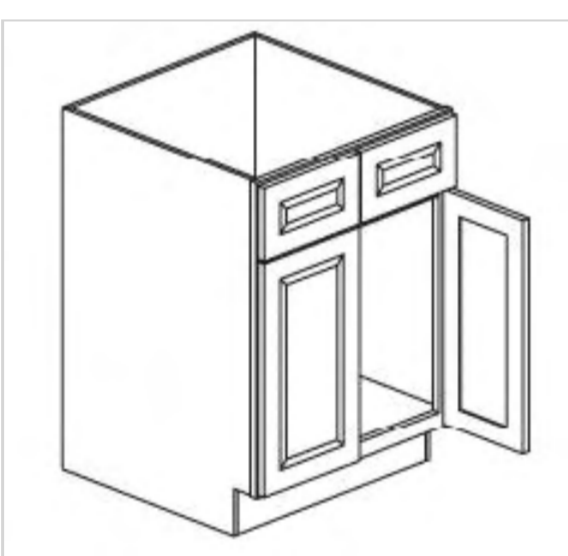

LEGACY SUPPLY CONNECTIONS

Single Drawer Single Door Base Cabinet

Model	Description	Assembled	Style
B12	Base Cabinet-12"W 34 1/2"T 24"D	-	Venus Truffle
B15	Base Cabinet-15"W 34 1/2"T 24"D	-	Venus Truffle
B18	Base Cabinet-18"W 34 1/2"T 24"D	-	Venus Truffle
B18-TR	Fits: B18-Solid wood tray,2trash bins and hardware	-	Venus Truffle
B21	Base Cabinet-21"W 34 1/2"T 24"D	-	Venus Truffle

Single Drawer Double Doors Base Cabinet

Model	Description	Assembled	Style
B24	Base Cabinet-24"W 34"T 24"D	-	Venus Truffle
B27	Base Cabinet-27"W 34"T 24"D	-	Venus Truffle
B30	Base Cabinet-30"W 34"T 24"D	-	Venus Truffle
B33	Base Cabinet-33"W 34"T 24"D	-	Venus Truffle

Double Drawers Double Doors Base Cabinet

Model	Description	Assembled	Style
B36	Base Cabinet-36"W 34"T 24"D	-	Venus Truffle

False Front and Double Doors Sink Base Cabinet

Model	Description	Assembled	Style
SB30	Base Cabinet-30"W 34 1/2"T 24"D	-	Venus Truffle

Double False Front Double Doors Sink Base Cabinet

Model	Description	Assembled	Style
SB36	Base Cabinet-36"W 34 1/2"T 24"D	-	Venus Truffle

Blind Corner Base

Model	Description	Assembled	Style
BBC36	Base Cabinet-36"W 34 1/2"T 24"D	-	Venus Truffle
BBC42	Base Cabinet-42"W 34 1/2"T 24"D	-	Venus Truffle