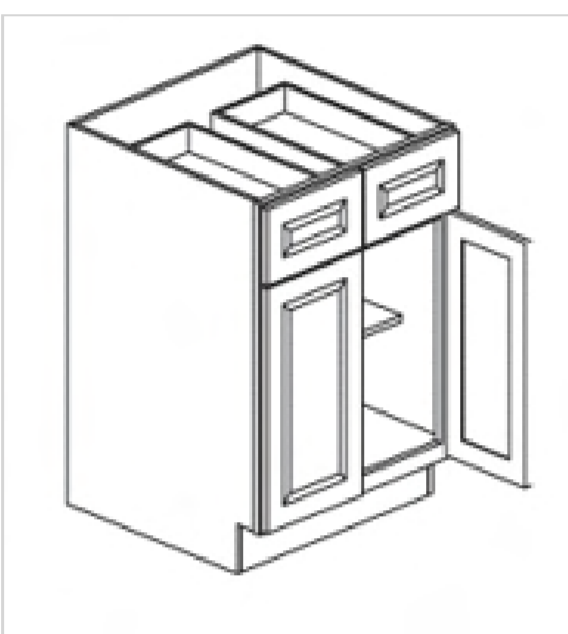

LEGACY SUPPLY CONNECTIONS

Single Drawer Single Door Base Cabinet

Model	Description	Assembled	Style
B12	Base Cabinet-12"W 34 1/2"T 24"D	-	Venus Truffle
B15	Base Cabinet-15"W 34 1/2"T 24"D	-	Venus Truffle
B18	Base Cabinet-18"W 34 1/2"T 24"D	-	Venus Truffle
B18-TR	Fits: B18-Solid wood tray,2trash bins and hardware	-	Venus Truffle
B21	Base Cabinet-21"W 34 1/2"T 24"D	-	Venus Truffle

Single Drawer Double Doors Base Cabinet

Model	Description	Assembled	Style
B24	Base Cabinet-24"W 34"T 24"D	-	Venus Truffle
B27	Base Cabinet-27"W 34"T 24"D	-	Venus Truffle
B30	Base Cabinet-30"W 34"T 24"D	-	Venus Truffle
B33	Base Cabinet-33"W 34"T 24"D	-	Venus Truffle

Double Drawers Double Doors Base Cabinet

Model	Description	Assembled	Style
B36	Base Cabinet-36"W 34"T 24"D	-	Venus Truffle

False Front and Double Doors Sink Base Cabinet

Model	Description	Assembled	Style
SB30	Base Cabinet-30"W 34 1/2"T 24"D	-	Venus Truffle

Double False Front Double Doors Sink Base Cabinet

Model	Description	Assembled	Style
SB36	Base Cabinet-36"W 34 1/2"T 24"D	-	Venus Truffle

Blind Corner Base

Model	Description	Assembled	Style
BBC36	Base Cabinet-36"W 34 1/2"T 24"D	-	Venus Truffle
BBC42	Base Cabinet-42"W 34 1/2"T 24"D	-	Venus Truffle