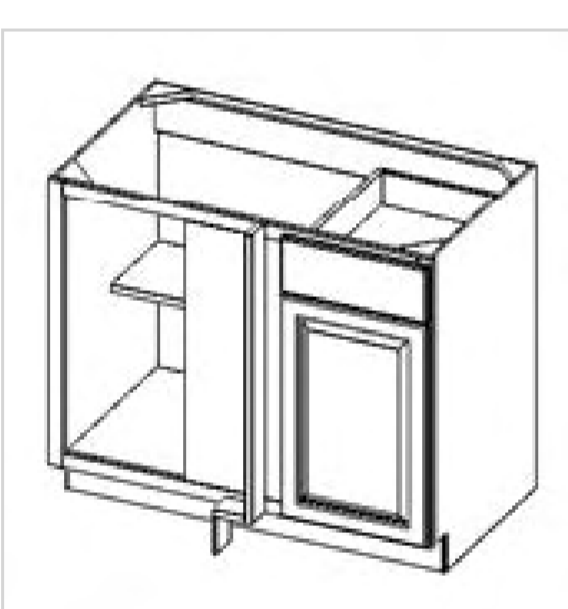

LEGACY SUPPLY CONNECTIONS

Single Drawer Single Door Base Cabinet

Model	Description	Assembled	Style
B12	Base Cabinet-12"W 34 1/2"T 24"D	-	Venus Truffle
B15	Base Cabinet-15"W 34 1/2"T 24"D	-	Venus Truffle
B18	Base Cabinet-18"W 34 1/2"T 24"D	-	Venus Truffle
B18-TR	Fits: B18-Solid wood tray,2trash bins and hardware	-	Venus Truffle
B21	Base Cabinet-21"W 34 1/2"T 24"D	-	Venus Truffle

Single Drawer Double Doors Base Cabinet

Model	Description	Assembled	Style
B24	Base Cabinet-24"W 34"T 24"D	-	Venus Truffle
B27	Base Cabinet-27"W 34"T 24"D	-	Venus Truffle
B30	Base Cabinet-30"W 34"T 24"D	-	Venus Truffle
B33	Base Cabinet-33"W 34"T 24"D	-	Venus Truffle

Double Drawers Double Doors Base Cabinet

Model	Description	Assembled	Style
B36	Base Cabinet-36"W 34"T 24"D	-	Venus Truffle

False Front and Double Doors Sink Base Cabinet

Model	Description	Assembled	Style
SB30	Base Cabinet-30"W 34 1/2"T 24"D	-	Venus Truffle

Double False Front Double Doors Sink Base Cabinet

Model	Description	Assembled	Style
SB36	Base Cabinet-36"W 34 1/2"T 24"D	-	Venus Truffle

Blind Corner Base

Model	Description	Assembled	Style
BBC36	Base Cabinet-36"W 34 1/2"T 24"D	-	Venus Truffle
BBC42	Base Cabinet-42"W 34 1/2"T 24"D	-	Venus Truffle