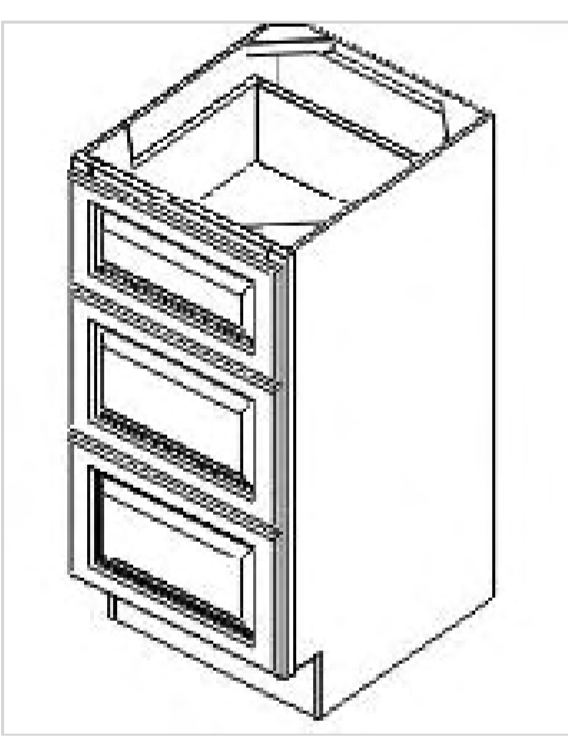

Double Drawers Double Doors Base Cabinet

Model	Description	Assembled	Style
B36	Base Cabinet-36"W 34"T 24"D	-	Venus Truffle

False Front and Double Doors Sink Base Cabinet

Model	Description	Assembled	Style
SB30	Base Cabinet-30"W 34 1/2"T 24"D	-	Venus Truffle

Double False Front Double Doors Sink Base Cabinet

Model	Description	Assembled	Style
SB36	Base Cabinet-36"W 34 1/2"T 24"D	-	Venus Truffle

Blind Corner Base

Model	Description	Assembled	Style
BBC36	Base Cabinet-36"W 34 1/2"T 24"D	-	Venus Truffle
BBC42	Base Cabinet-42"W 34 1/2"T 24"D	-	Venus Truffle

Drawer Bank Base-3 Drawers

Model	Description	Assembled	Style
3DB12	Base Cabinet-12"W 34 1/2"T 24"D	-	Venus Truffle
3DB15	Base Cabinet-15"W 34 1/2"T 24"D	-	Venus Truffle
3DB18	Base Cabinet-18"W 34 1/2"T 24"D	-	Venus Truffle
3DB21	Base Cabinet-21"W 34 1/2"T 24"D	-	Venus Truffle
3DB24	Base Cabinet-24"W 34 1/2"T 24"D	-	Venus Truffle
3DB30	Base Cabinet-30"W 34 1/2"T 24"D	-	Venus Truffle
3DB36	Base Cabinet-36"W 34 1/2"T 24"D	-	Venus Truffle