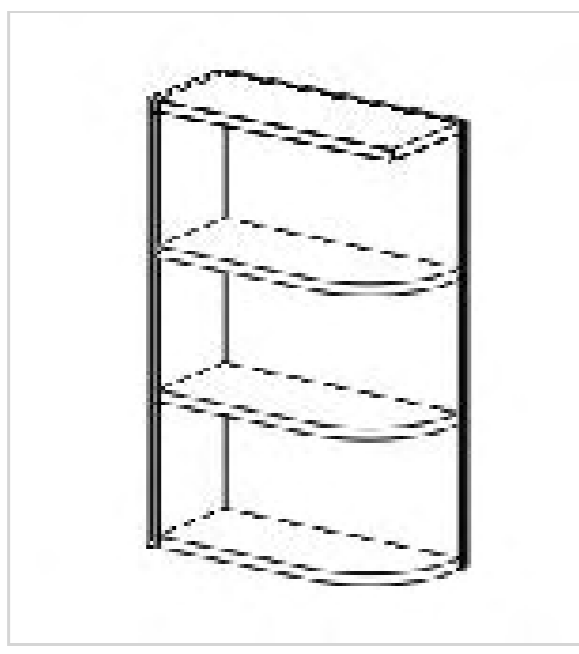

24" Wall Diagonal Corner

Model	Description	Assembled	Style
WDC2430	Wall Cabinet-24"W 30"T 12"D	-	Venus Ivory
WDC2436	Wall Cabinet-24"W 36"T 12"D	-	Venus Ivory
WDC2442	Wall Cabinet-24"W 42"T 12"D	-	Venus Ivory
WDC2430MD	Wall Mullion Cabinet-24"W 30"T 12"D	Clear glass door	Venus Ivory
WDC2436MD	Wall Mullion Cabinet-24"W 36"T 12"D	Clear glass door	Venus Ivory
WDC2442MD	Wall Mullion Cabinet-24"W 42"T 12"D	Clear glass door	Venus Ivory

27" (Stack) Wall Diagonal Corner

Model	Description	Assembled	Style
WDC2736	Wall Cabinet-27"W 36"T 15"D	-	Venus Ivory

Wall End Shelf

Model	Description	Assembled	Style
WES0930	Wall Cabinet-09"W 30"T 12"D	-	Venus Ivory
WES0936	Wall Cabinet-09"W 36"T 12"D	-	Venus Ivory
WES0942	Wall Cabinet-09"W 42"T 12"D	-	Venus Ivory
WES1230	Wall Cabinet-12"W 30"T 12"D	-	Venus Ivory
WES1236	Wall Cabinet-12"W 36"T 12"D	-	Venus Ivory
WES1242	Wall Cabinet-12"W 42"T 12"D	-	Venus Ivory