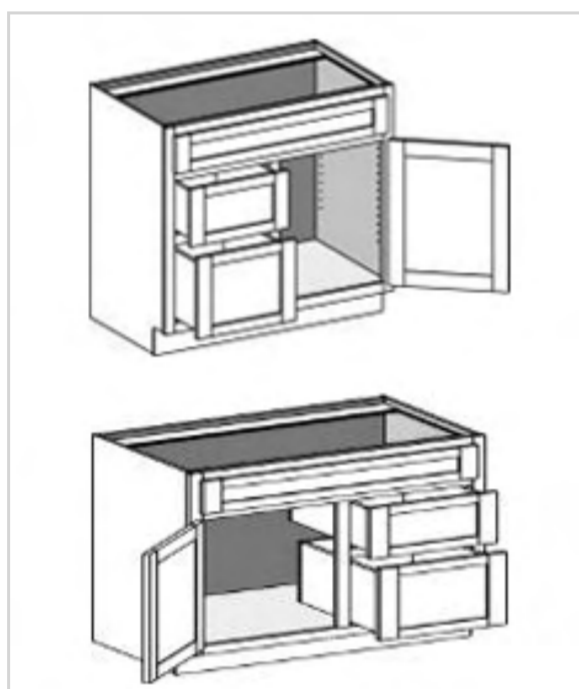

LEGACY SUPPLY CONNECTIONS

Vanity Sink Base Cabinets- 2 Doors 1 False Front

Model	Description	Assembled	Style
VSB3021	Vanity Cabinet-30"W 34 1/2"T 21"D	-	Venus Ivory
VSB3621	Vanity Cabinet-36"W 34 1/2"T 21"D	-	Venus Ivory

Vanity Drawer Base Cabinets - 3 Drawers

Model	Description	Assembled	Style
VDB1221	Vanity Cabinet-12"W 34 1/2"T 21"D	-	Venus Ivory
VDB1521	Vanity Cabinet-15"W 34 1/2"T 21"D	-	Venus Ivory
VDB1821	Vanity Cabinet-18"W 34 1/2"T 21"D	-	Venus Ivory

Drawer Vanity Combination Cabinets-1door

Model	Description	Assembled	Style
VSDR3021	Vanity Cabinet-30"W 34 1/2"T 21"D	-	Venus Ivory
VSDL3021	Vanity Cabinet-30"W 34 1/2"T 21"D	-	Venus Ivory

Drawer Vanity Combination Cabinet-4doors 2drawers