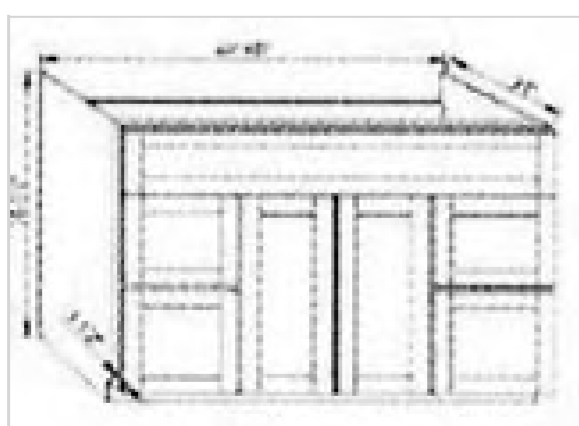

Model	Description	Assembled	Style
VSD4821	Vanity Cabinet-48"W 34 1/2"T 21"D	-	Venus Ivory
VSD6021S	Vanity Cabinet-60"W 34 1/2"T 21"D	-	Venus Ivory