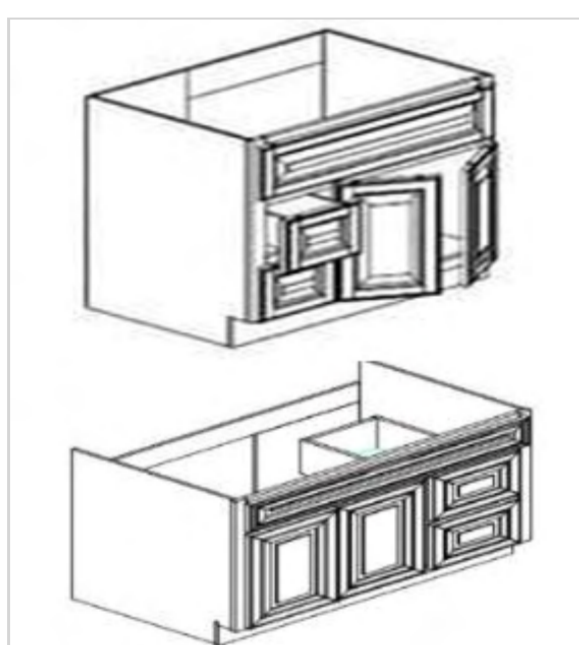

LEGACY SUPPLY CONNECTIONS

Vanity Sink Base Cabinets- 2 Doors 1 False Front

Model	Description	Assembled	Style
VSB3021	Vanity Cabinet-30"W 34 1/2"T 21"D	-	Venus Ivory
VSB3621	Vanity Cabinet-36"W 34 1/2"T 21"D	-	Venus Ivory

Vanity Drawer Base Cabinets - 3 Drawers

Model	Description	Assembled	Style
VDB1221	Vanity Cabinet-12"W 34 1/2"T 21"D	-	Venus Ivory
VDB1521	Vanity Cabinet-15"W 34 1/2"T 21"D	-	Venus Ivory
VDB1821	Vanity Cabinet-18"W 34 1/2"T 21"D	-	Venus Ivory

Drawer Vanity Combination Cabinets-1door

Model	Description	Assembled	Style
VSDR3021	Vanity Cabinet-30"W 34 1/2"T 21"D	-	Venus Ivory
VSDL3021	Vanity Cabinet-30"W 34 1/2"T 21"D	-	Venus Ivory

Drawer Vanity Combination Cabinet-4doors 2drawers