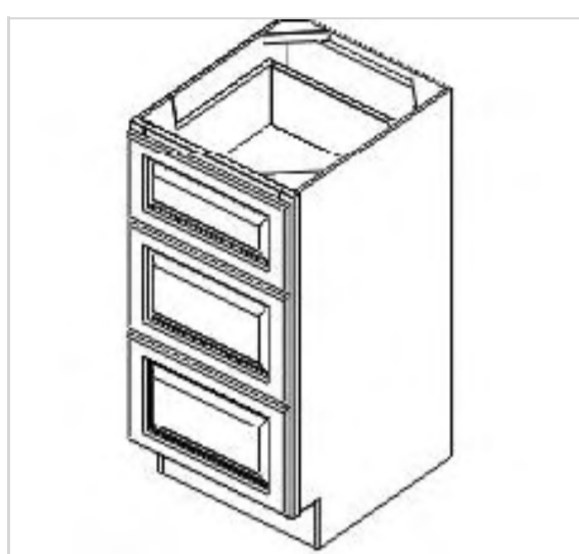

LEGACY SUPPLY CONNECTIONS

Vanity Sink Base Cabinets- 2 Doors 1 False Front

Model	Description	Assembled	Style
VSB3021	Vanity Cabinet-30"W 34 1/2"T 21"D	-	Venus Ivory
VSB3621	Vanity Cabinet-36"W 34 1/2"T 21"D	-	Venus Ivory

Vanity Drawer Base Cabinets - 3 Drawers

Model	Description	Assembled	Style
VDB1221	Vanity Cabinet-12"W 34 1/2"T 21"D	-	Venus Ivory
VDB1521	Vanity Cabinet-15"W 34 1/2"T 21"D	-	Venus Ivory
VDB1821	Vanity Cabinet-18"W 34 1/2"T 21"D	-	Venus Ivory

Drawer Vanity Combination Cabinets-1door

Model	Description	Assembled	Style
VSDR3021	Vanity Cabinet-30"W 34 1/2"T 21"D	-	Venus Ivory
VSDL3021	Vanity Cabinet-30"W 34 1/2"T 21"D	-	Venus Ivory

Drawer Vanity Combination Cabinet-4doors 2drawers