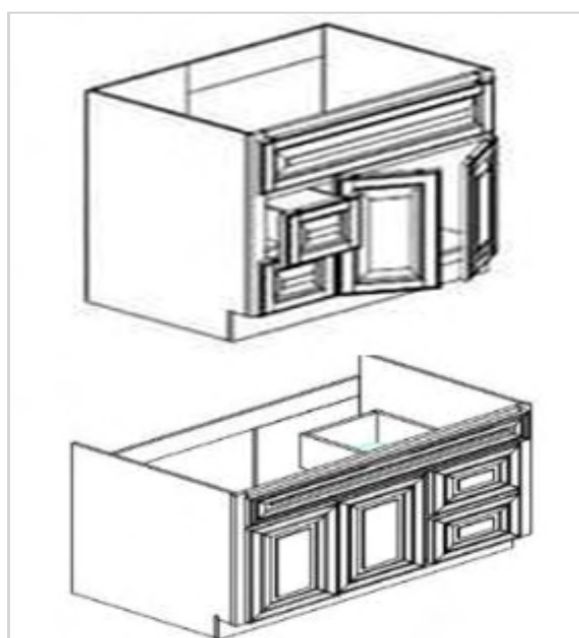

Model	Description	Assembled	Style
VSDL3621	Vanity Cabinet-36"W 34 1/2"T 21"D	-	Venus Ivory
VSDR3621	Vanity Cabinet-36"W 34 1/2"T 21"D	-	Venus Ivory
VSDR4221	Vanity Cabinet-42"W 34 1/2"T 21"D	-	Venus Ivory

Drawer Vanity Combination Cabinets-2doors 4drawers