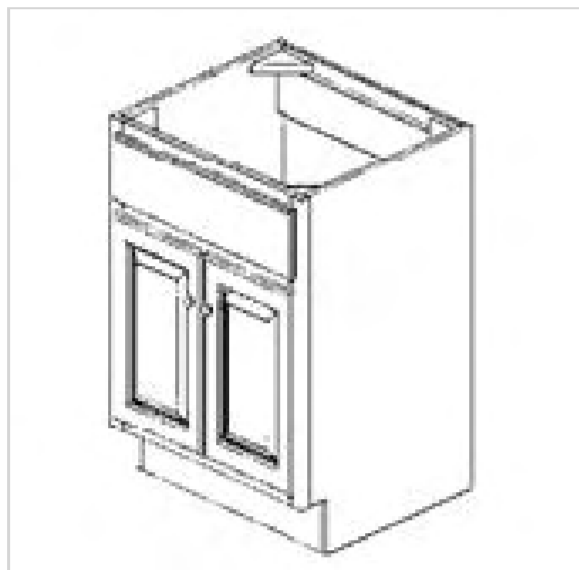

LEGACY SUPPLY CONNECTIONS

Vanity Sink Base Cabinets- 2 Doors 1 False Front

Model	Description	Assembled	Style
VSB3021	Vanity Cabinet-30"W 34 1/2"T 21"D	-	Venus Ivory
VSB3621	Vanity Cabinet-36"W 34 1/2"T 21"D	-	Venus Ivory

Vanity Drawer Base Cabinets - 3 Drawers

Model	Description	Assembled	Style
VDB1221	Vanity Cabinet-12"W 34 1/2"T 21"D	-	Venus Ivory
VDB1521	Vanity Cabinet-15"W 34 1/2"T 21"D	-	Venus Ivory
VDB1821	Vanity Cabinet-18"W 34 1/2"T 21"D	-	Venus Ivory

Drawer Vanity Combination Cabinets-1door

Model	Description	Assembled	Style
VSDR3021	Vanity Cabinet-30"W 34 1/2"T 21"D	-	Venus Ivory
VSDL3021	Vanity Cabinet-30"W 34 1/2"T 21"D	-	Venus Ivory

Drawer Vanity Combination Cabinet-4doors 2drawers