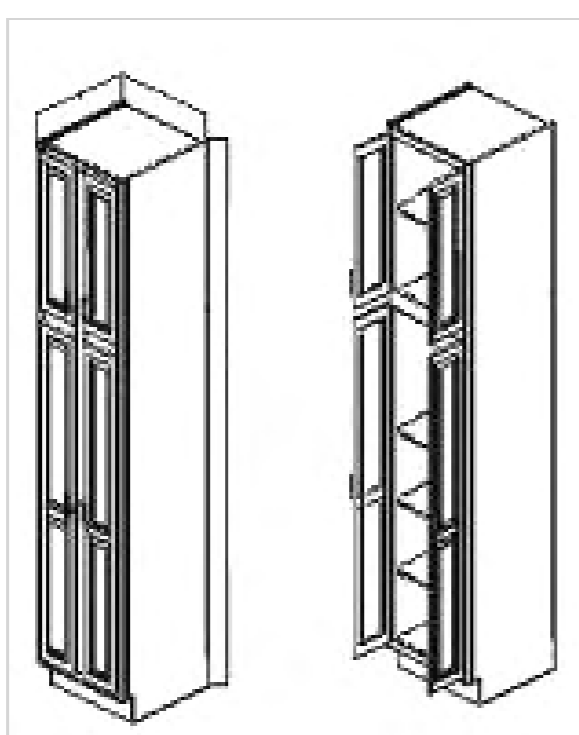

# LEGACY SUPPLY CONNECTIONS

Model	Description	Assembled	Style
UP1884	Utility Pantry Cabinet-18"W 84"T 24"D	-	Venus Ivory
UP1890	Utility Pantry Cabinet-18"W 90"T 24"D	-	Venus Ivory
UP1896	Utility Pantry Cabinet-18"W 96"T 24"D	-	Venus Ivory

24"Depth (4) Door Pantry(24" W)

Model	Description	Assembled	Style
UP2484	Utility Pantry Cabinet-24"W 84"T 24"D	-	Venus Ivory
UP2490	Utility Pantry Cabinet-24"W 90"T 24"D	-	Venus Ivory
UP2496	Utility Pantry Cabinet-24"W 96"T 24"D	-	Venus Ivory
UP3084	Utility Pantry Cabinet-30"W 84"T 24"D	-	Venus Ivory
UP3090	Utility Pantry Cabinet-30"W 90"T 24"D	-	Venus Ivory
UP3096	Utility Pantry Cabinet-30"W 96"T 24"D	-	Venus Ivory