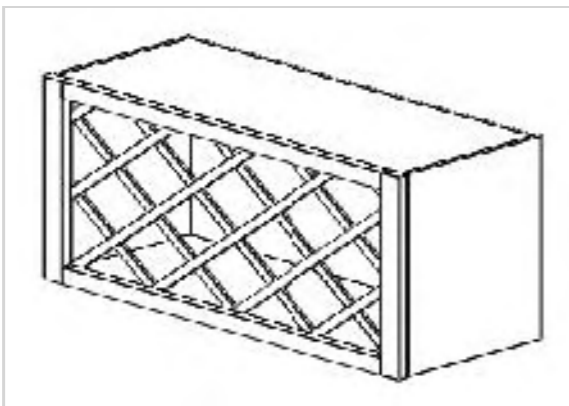

LEGACY SUPPLY CONNECTIONS

Wine Rack

Model	Description	Assembled	Style
WR3015	30"W 15"T 12"D	-	Venus Ivory
WR3018	30"W 18"T 12"D	-	Venus Ivory

Microwave Shelf

Model	Description	Assembled	Style
MC3018	30 " W 18 " T 18 " D	-	Venus Ivory

Stem Glass Holder

Model	Description	Assembled	Style
SGH30	30"W 1"T 12"D	-	Venus Ivory

GENERAL CONTACT

 info@legacysupply.net
 724-858-8102
 1329 Broad St.
Greensburg, PA 15601

SALES INQUIRIES

 Keith Daugherty
 724-771-5918
 kad@legacysupply.net