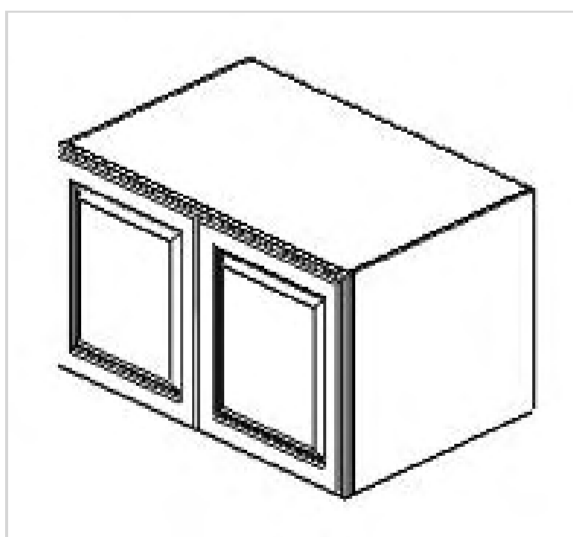

LEGACY SUPPLY CONNECTIONS

12" Deep Bridge Cabinet - 2 doors

Model	Description	Assembled	Style
W3012	Bridge Cabinet-30"W 12"T 12"D	-	Venus Ivory
W3015	Bridge Cabinet-30"W 15"T 12"D	-	Venus Ivory
W3018	Bridge Cabinet-30"W 18"T 12"D	-	Venus Ivory
W3024	Bridge Cabinet-30"W 24"T 12"D	-	Venus Ivory
W3315	Bridge Cabinet-33"W 15"T 12"D	-	Venus Ivory
W3324	Bridge Cabinet-33"W 24"T 12"D	-	Venus Ivory
W3612	Bridge Cabinet-36"W 12"T 12"D	-	Venus Ivory
W3615	Bridge Cabinet-36"W 15"T 12"D	-	Venus Ivory
W3618	Bridge Cabinet-36"W 18"T 12"D	-	Venus Ivory
W3624	Bridge Cabinet-36"W 24"T 12"D	-	Venus Ivory
W2418	Bridge Cabinet-24"W 18"T 12"D	-	Venus Ivory
W2424	Bridge Cabinet-24"W 24"T 12"D	-	Venus Ivory

24" Deep Bridge Cabinet - 2 doors

Model	Description	Assembled	Style
W361224	Bridge Cabinet-36 "W 12"T 24"D	-	Venus Ivory
W361824	Bridge Cabinet-36 "W 18"T 24"D	-	Venus Ivory
W362124	Bridge Cabinet-36"W 21"T 24"D	-	Venus Ivory
W362424	Bridge Cabinet-36 "W 24"T 24"D	-	Venus Ivory