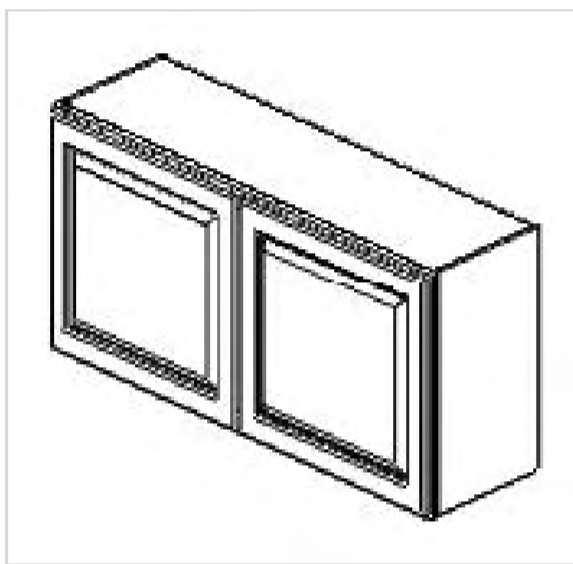

LEGACY SUPPLY CONNECTIONS

12" Deep Bridge Cabinet - 2 doors

Model	Description	Assembled	Style
W3012	Bridge Cabinet-30"W 12"T 12"D	-	Venus Ivory
W3015	Bridge Cabinet-30"W 15"T 12"D	-	Venus Ivory
W3018	Bridge Cabinet-30"W 18"T 12"D	-	Venus Ivory
W3024	Bridge Cabinet-30"W 24"T 12"D	-	Venus Ivory
W3315	Bridge Cabinet-33"W 15"T 12"D	-	Venus Ivory
W3324	Bridge Cabinet-33"W 24"T 12"D	-	Venus Ivory
W3612	Bridge Cabinet-36"W 12"T 12"D	-	Venus Ivory
W3615	Bridge Cabinet-36"W 15"T 12"D	-	Venus Ivory
W3618	Bridge Cabinet-36"W 18"T 12"D	-	Venus Ivory
W3624	Bridge Cabinet-36"W 24"T 12"D	-	Venus Ivory
W2418	Bridge Cabinet-24"W 18"T 12"D	-	Venus Ivory
W2424	Bridge Cabinet-24"W 24"T 12"D	-	Venus Ivory

24" Deep Bridge Cabinet - 2 doors

Model	Description	Assembled	Style
W361224	Bridge Cabinet-36 "W 12"T 24"D	-	Venus Ivory
W361824	Bridge Cabinet-36 "W 18"T 24"D	-	Venus Ivory
W362124	Bridge Cabinet-36"W 21"T 24"D	-	Venus Ivory
W362424	Bridge Cabinet-36 "W 24"T 24"D	-	Venus Ivory