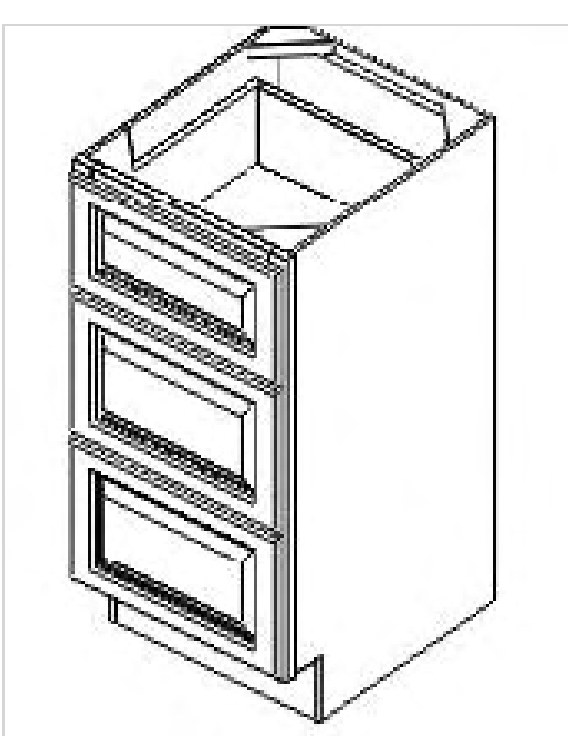

Single Drawer Double Doors Base Cabinet

Model	Description	Assembled	Style
B24	Base Cabinet-24"W 34"T 24"D	-	Venus Ivory
B27	Base Cabinet-27"W 34"T 24"D	-	Venus Ivory
B30	Base Cabinet-30"W 34"T 24"D	-	Venus Ivory
B33	Base Cabinet-33"W 34"T 24"D	-	Venus Ivory

Double Drawers Double Doors Base Cabinet

Model	Description	Assembled	Style
B36	Base Cabinet-36"W 34"T 24"D	-	Venus Ivory

False Front and Double Doors Sink Base Cabinet

Model	Description	Assembled	Style
SB30	Base Cabinet-30"W 34 1/2"T 24"D	-	Venus Ivory

Double False Front Double Doors Sink Base Cabinet

Model	Description	Assembled	Style
SB36	Base Cabinet-36"W 34 1/2"T 24"D	-	Venus Ivory

Blind Corner Base

Model	Description	Assembled	Style
BBC36	Base Cabinet-36"W 34 1/2"T 24"D	-	Venus Ivory
BBC42	Base Cabinet-42"W 34 1/2"T 24"D	-	Venus Ivory

Drawer Bank Base-3 Drawers

Model	Description	Assembled	Style
3DB12	Base Cabinet-12"W 34 1/2"T 24"D	-	Venus Ivory
3DB15	Base Cabinet-15"W 34 1/2"T 24"D	-	Venus Ivory
3DB18	Base Cabinet-18"W 34 1/2"T 24"D	-	Venus Ivory
3DB21	Base Cabinet-21"W 34 1/2"T 24"D	-	Venus Ivory
3DB24	Base Cabinet-24"W 34 1/2"T 24"D	-	Venus Ivory
3DB30	Base Cabinet-30"W 34 1/2"T 24"D	-	Venus Ivory
3DB36	Base Cabinet-36"W 34 1/2"T 24"D	-	Venus Ivory