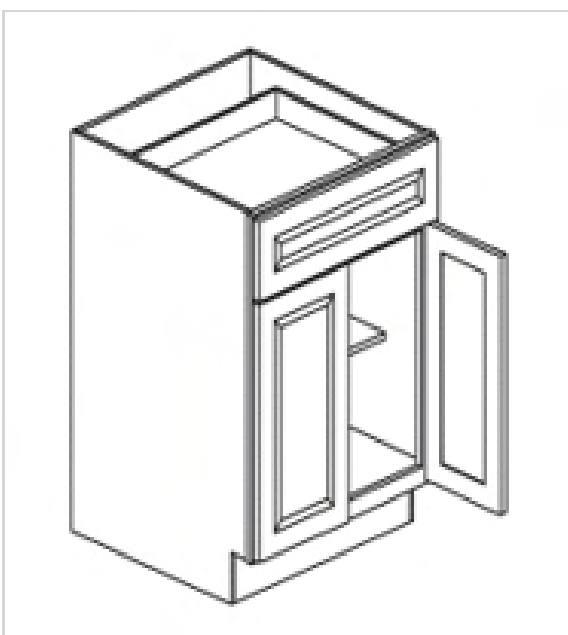

LEGACY SUPPLY CONNECTIONS

Single Drawer Single Door Base Cabinet

Model	Description	Assembled	Style
B12	Base Cabinet-12"W 34 1/2"T 24"D	-	Venus Ivory
B15	Base Cabinet-15"W 34 1/2"T 24"D	-	Venus Ivory
B18	Base Cabinet-18"W 34 1/2"T 24"D	-	Venus Ivory
B18-TR	Fits: B18-Solid wood tray,2trash bins and hardware	-	Venus Ivory
B21	Base Cabinet-21"W 34 1/2"T 24"D	-	Venus Ivory

Single Drawer Double Doors Base Cabinet

Model	Description	Assembled	Style
B24	Base Cabinet-24"W 34"T 24"D	-	Venus Ivory
B27	Base Cabinet-27"W 34"T 24"D	-	Venus Ivory
B30	Base Cabinet-30"W 34"T 24"D	-	Venus Ivory
B33	Base Cabinet-33"W 34"T 24"D	-	Venus Ivory

Double Drawers Double Doors Base Cabinet

Model	Description	Assembled	Style
B36	Base Cabinet-36"W 34"T 24"D	-	Venus Ivory

False Front and Double Doors Sink Base Cabinet

Model	Description	Assembled	Style
SB30	Base Cabinet-30"W 34 1/2"T 24"D	-	Venus Ivory

Double False Front Double Doors Sink Base Cabinet

Model	Description	Assembled	Style
SB36	Base Cabinet-36"W 34 1/2"T 24"D	-	Venus Ivory

Blind Corner Base

Model	Description	Assembled	Style
BBC36	Base Cabinet-36"W 34 1/2"T 24"D	-	Venus Ivory
BBC42	Base Cabinet-42"W 34 1/2"T 24"D	-	Venus Ivory