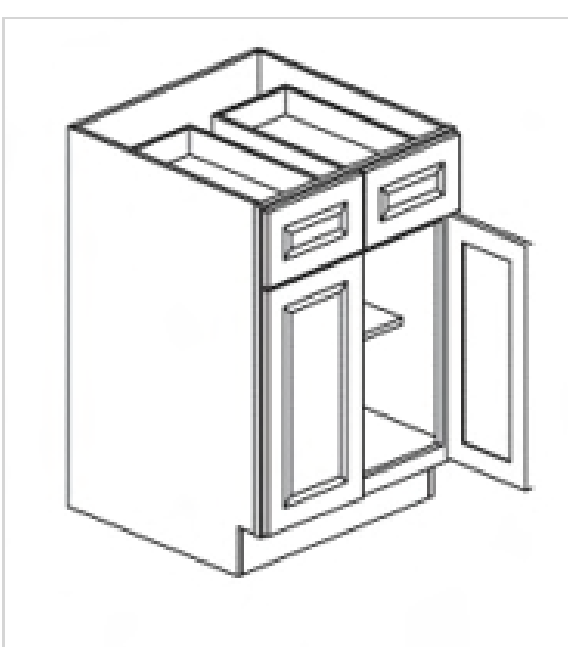

LEGACY SUPPLY CONNECTIONS

Single Drawer Single Door Base Cabinet

Model	Description	Assembled	Style
B12	Base Cabinet-12"W 34 1/2"T 24"D	-	Venus Ivory
B15	Base Cabinet-15"W 34 1/2"T 24"D	-	Venus Ivory
B18	Base Cabinet-18"W 34 1/2"T 24"D	-	Venus Ivory
B18-TR	Fits: B18-Solid wood tray,2trash bins and hardware	-	Venus Ivory
B21	Base Cabinet-21"W 34 1/2"T 24"D	-	Venus Ivory

Single Drawer Double Doors Base Cabinet

Model	Description	Assembled	Style
B24	Base Cabinet-24"W 34"T 24"D	-	Venus Ivory
B27	Base Cabinet-27"W 34"T 24"D	-	Venus Ivory
B30	Base Cabinet-30"W 34"T 24"D	-	Venus Ivory
B33	Base Cabinet-33"W 34"T 24"D	-	Venus Ivory

Double Drawers Double Doors Base Cabinet

Model	Description	Assembled	Style
B36	Base Cabinet-36"W 34"T 24"D	-	Venus Ivory

False Front and Double Doors Sink Base Cabinet

Model	Description	Assembled	Style
SB30	Base Cabinet-30"W 34 1/2"T 24"D	-	Venus Ivory

Double False Front Double Doors Sink Base Cabinet

Model	Description	Assembled	Style
SB36	Base Cabinet-36"W 34 1/2"T 24"D	-	Venus Ivory

Blind Corner Base

Model	Description	Assembled	Style
BBC36	Base Cabinet-36"W 34 1/2"T 24"D	-	Venus Ivory
BBC42	Base Cabinet-42"W 34 1/2"T 24"D	-	Venus Ivory