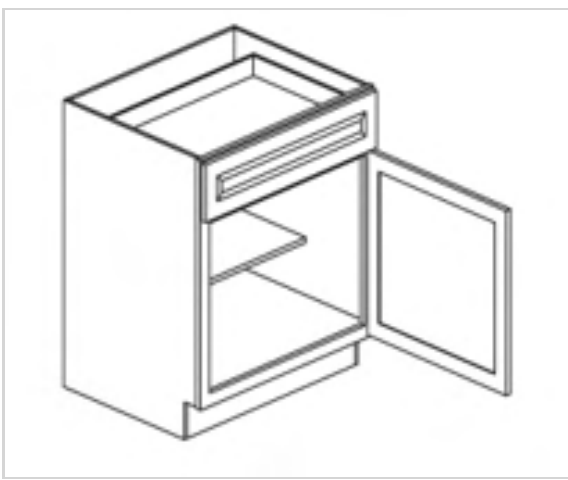

LEGACY SUPPLY CONNECTIONS

Single Drawer Single Door Base Cabinet

Model	Description	Assembled	Style
B12	Base Cabinet-12"W 34 1/2"T 24"D	-	Venus Ivory
B15	Base Cabinet-15"W 34 1/2"T 24"D	-	Venus Ivory
B18	Base Cabinet-18"W 34 1/2"T 24"D	-	Venus Ivory
B18-TR	Fits: B18-Solid wood tray,2trash bins and hardware	-	Venus Ivory
B21	Base Cabinet-21"W 34 1/2"T 24"D	-	Venus Ivory

Single Drawer Double Doors Base Cabinet

Model	Description	Assembled	Style
B24	Base Cabinet-24"W 34"T 24"D	-	Venus Ivory
B27	Base Cabinet-27"W 34"T 24"D	-	Venus Ivory
B30	Base Cabinet-30"W 34"T 24"D	-	Venus Ivory
B33	Base Cabinet-33"W 34"T 24"D	-	Venus Ivory

Double Drawers Double Doors Base Cabinet

Model	Description	Assembled	Style
B36	Base Cabinet-36"W 34"T 24"D	-	Venus Ivory

False Front and Double Doors Sink Base Cabinet

Model	Description	Assembled	Style
SB30	Base Cabinet-30"W 34 1/2"T 24"D	-	Venus Ivory

Double False Front Double Doors Sink Base Cabinet

Model	Description	Assembled	Style
SB36	Base Cabinet-36"W 34 1/2"T 24"D	-	Venus Ivory

Blind Corner Base

Model	Description	Assembled	Style
BBC36	Base Cabinet-36"W 34 1/2"T 24"D	-	Venus Ivory
BBC42	Base Cabinet-42"W 34 1/2"T 24"D	-	Venus Ivory