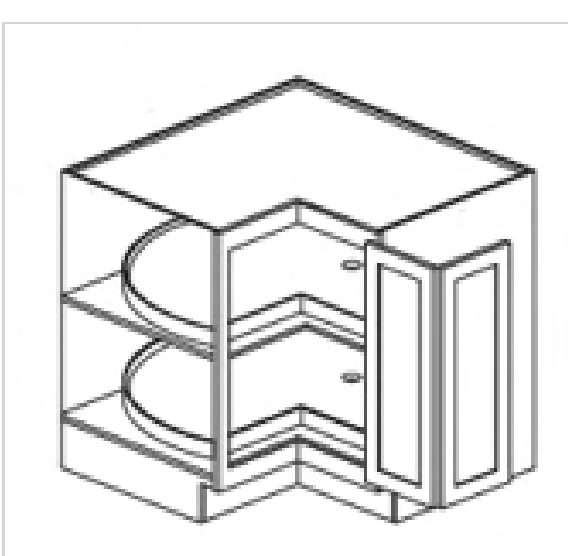

Lazy Susan

Model	Description	Assembled	Style
LS33	Lazy Susan Cabinet-9"door 33"backs 24"sides	One Adjustable Shelf	Venus Ivory
LS36	Lazy Susan Cabinet-12"doors 36"backs 24"sides	One Adjustable Shelf	Venus Ivory
LS33KIT	Fit:LS33-Turntables sold separately	-	Venus Ivory
LS36KIT	Fit:LS36-Turntables sold separately	-	Venus Ivory