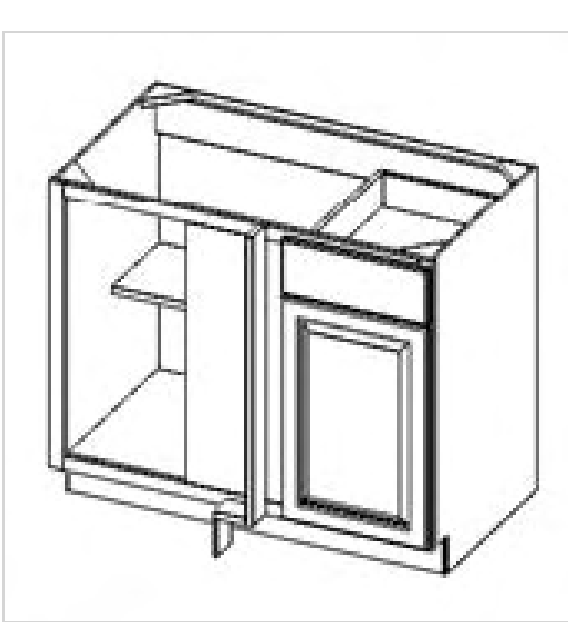

LEGACY SUPPLY CONNECTIONS

Single Drawer Single Door Base Cabinet

Model	Description	Assembled	Style
B12	Base Cabinet-12"W 34 1/2"T 24"D	-	Venus Ivory
B15	Base Cabinet-15"W 34 1/2"T 24"D	-	Venus Ivory
B18	Base Cabinet-18"W 34 1/2"T 24"D	-	Venus Ivory
B18-TR	Fits: B18-Solid wood tray,2trash bins and hardware	-	Venus Ivory
B21	Base Cabinet-21"W 34 1/2"T 24"D	-	Venus Ivory

Single Drawer Double Doors Base Cabinet

Model	Description	Assembled	Style
B24	Base Cabinet-24"W 34"T 24"D	-	Venus Ivory
B27	Base Cabinet-27"W 34"T 24"D	-	Venus Ivory
B30	Base Cabinet-30"W 34"T 24"D	-	Venus Ivory
B33	Base Cabinet-33"W 34"T 24"D	-	Venus Ivory

Double Drawers Double Doors Base Cabinet

Model	Description	Assembled	Style
B36	Base Cabinet-36"W 34"T 24"D	-	Venus Ivory

False Front and Double Doors Sink Base Cabinet

Model	Description	Assembled	Style
SB30	Base Cabinet-30"W 34 1/2"T 24"D	-	Venus Ivory

Double False Front Double Doors Sink Base Cabinet

Model	Description	Assembled	Style
SB36	Base Cabinet-36"W 34 1/2"T 24"D	-	Venus Ivory

Blind Corner Base

Model	Description	Assembled	Style
BBC36	Base Cabinet-36"W 34 1/2"T 24"D	-	Venus Ivory
BBC42	Base Cabinet-42"W 34 1/2"T 24"D	-	Venus Ivory