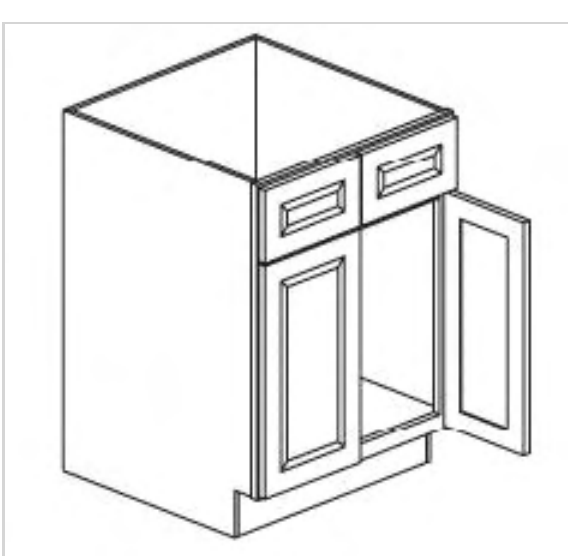

LEGACY SUPPLY CONNECTIONS

Single Drawer Single Door Base Cabinet

Model	Description	Assembled	Style
B12	Base Cabinet-12"W 34 1/2"T 24"D	-	Venus Ivory
B15	Base Cabinet-15"W 34 1/2"T 24"D	-	Venus Ivory
B18	Base Cabinet-18"W 34 1/2"T 24"D	-	Venus Ivory
B18-TR	Fits: B18-Solid wood tray,2trash bins and hardware	-	Venus Ivory
B21	Base Cabinet-21"W 34 1/2"T 24"D	-	Venus Ivory

Single Drawer Double Doors Base Cabinet

Model	Description	Assembled	Style
B24	Base Cabinet-24"W 34"T 24"D	-	Venus Ivory
B27	Base Cabinet-27"W 34"T 24"D	-	Venus Ivory
B30	Base Cabinet-30"W 34"T 24"D	-	Venus Ivory
B33	Base Cabinet-33"W 34"T 24"D	-	Venus Ivory

Double Drawers Double Doors Base Cabinet

Model	Description	Assembled	Style
B36	Base Cabinet-36"W 34"T 24"D	-	Venus Ivory

False Front and Double Doors Sink Base Cabinet

Model	Description	Assembled	Style
SB30	Base Cabinet-30"W 34 1/2"T 24"D	-	Venus Ivory

Double False Front Double Doors Sink Base Cabinet

Model	Description	Assembled	Style
SB36	Base Cabinet-36"W 34 1/2"T 24"D	-	Venus Ivory

Blind Corner Base

Model	Description	Assembled	Style
BBC36	Base Cabinet-36"W 34 1/2"T 24"D	-	Venus Ivory
BBC42	Base Cabinet-42"W 34 1/2"T 24"D	-	Venus Ivory