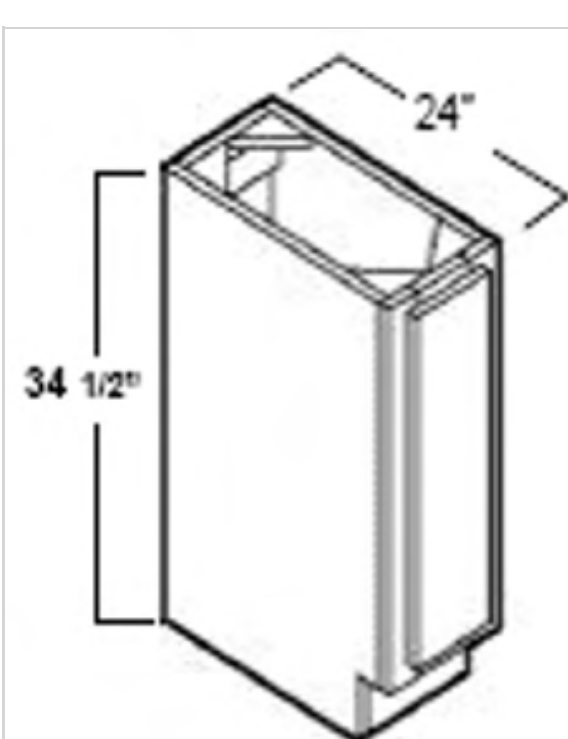

Single Door Base Cabinet

Model	Description	Assembled	Style
B09	Base Cabinet-09"W 34 1/2"T 24"D	-	Venus Ivory

Single Door -Condiment tank