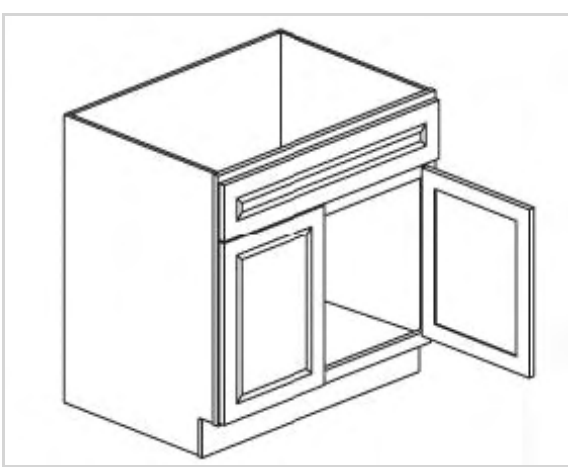

LEGACY SUPPLY CONNECTIONS

Single Drawer Single Door Base Cabinet

Model	Description	Assembled	Style
B12	Base Cabinet-12"W 34 1/2"T 24"D	-	Venus Ivory
B15	Base Cabinet-15"W 34 1/2"T 24"D	-	Venus Ivory
B18	Base Cabinet-18"W 34 1/2"T 24"D	-	Venus Ivory
B18-TR	Fits: B18-Solid wood tray,2trash bins and hardware	-	Venus Ivory
B21	Base Cabinet-21"W 34 1/2"T 24"D	-	Venus Ivory

Single Drawer Double Doors Base Cabinet

Model	Description	Assembled	Style
B24	Base Cabinet-24"W 34"T 24"D	-	Venus Ivory
B27	Base Cabinet-27"W 34"T 24"D	-	Venus Ivory
B30	Base Cabinet-30"W 34"T 24"D	-	Venus Ivory
B33	Base Cabinet-33"W 34"T 24"D	-	Venus Ivory

Double Drawers Double Doors Base Cabinet

Model	Description	Assembled	Style
B36	Base Cabinet-36"W 34"T 24"D	-	Venus Ivory

False Front and Double Doors Sink Base Cabinet

Model	Description	Assembled	Style
SB30	Base Cabinet-30"W 34 1/2"T 24"D	-	Venus Ivory

Double False Front Double Doors Sink Base Cabinet

Model	Description	Assembled	Style
SB36	Base Cabinet-36"W 34 1/2"T 24"D	-	Venus Ivory

Blind Corner Base

Model	Description	Assembled	Style
BBC36	Base Cabinet-36"W 34 1/2"T 24"D	-	Venus Ivory
BBC42	Base Cabinet-42"W 34 1/2"T 24"D	-	Venus Ivory