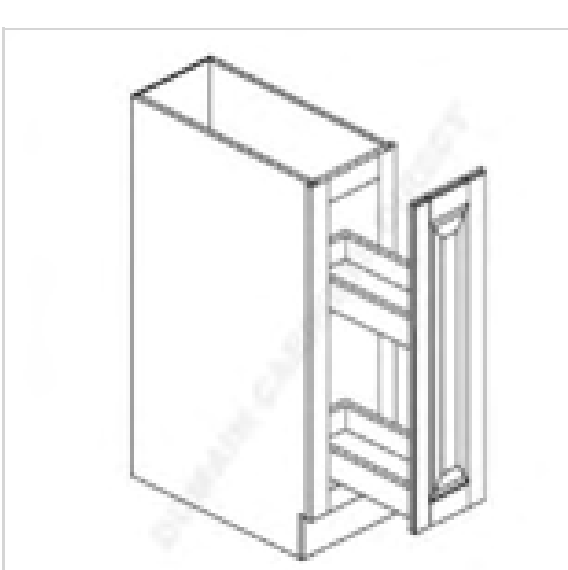

Model	Description	Assembled	Style
BSR09	Base Cabinet-09"W 34 1/2"T 24"D	-	Venus Ivory