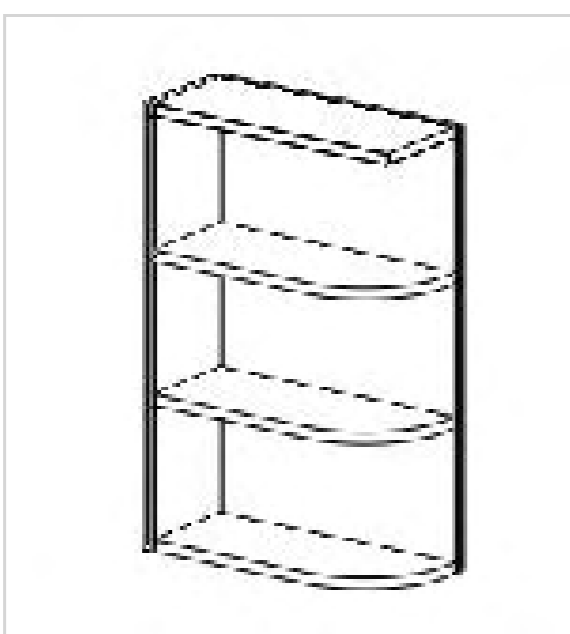

24" Wall Diagonal Corner

Model	Description	Assembled	Style
WDC2430	Wall Cabinet-24"W 30"T 12"D	-	Mercury White
WDC2436	Wall Cabinet-24"W 36"T 12"D	-	Mercury White
WDC2439	Wall Cabinet-24"W 39"T 12"D	-	Mercury White
WDC2442	Wall Cabinet-24"W 42"T 12"D	-	Mercury White
WDC2430MD	Wall Mullion Cabinet-24"W 30"T 12"D	Frosted glass door	Mercury White
WDC2436MD	Wall Mullion Cabinet-24"W 36"T 12"D	Frosted glass door	Mercury White
WDC2439MD	Wall Mullion Cabinet-24"W 39"T 12"D		Mercury White
WDC2442MD	Wall Mullion Cabinet-24"W 42"T 12"D	Frosted glass door	Mercury White

27" (Stack) Wall Diagonal Corner

Model	Description	Assembled	Style
WDC2736	Wall Cabinet-27"W 36"T 15"D	-	Mercury White
WDC2739	Wall Cabinets-27"W 39"T 15"D	-	Mercury White

Wall End Shelf

Model	Description	Assembled	Style
WES0930	Wall Cabinet-09"W 30"T 12"D	-	Mercury White
WES0936	Wall Cabinet-09"W 36"T 12"D	-	Mercury White
WES0939	Wall Cabinet-09"W 39"T 12"D	-	Mercury White
WES0942	Wall Cabinet-09"W 42"T 12"D	-	Mercury White
WES1230	Wall Cabinet-12"W 30"T 12"D	-	Mercury White
WES1236	Wall Cabinet-12"W 36"T 12"D	-	Mercury White
WES1239	Wall Cabinet-12"W 39"T 12"D	-	Mercury White
WES1242	Wall Cabinet-12"W 42"T 12"D	-	Mercury White