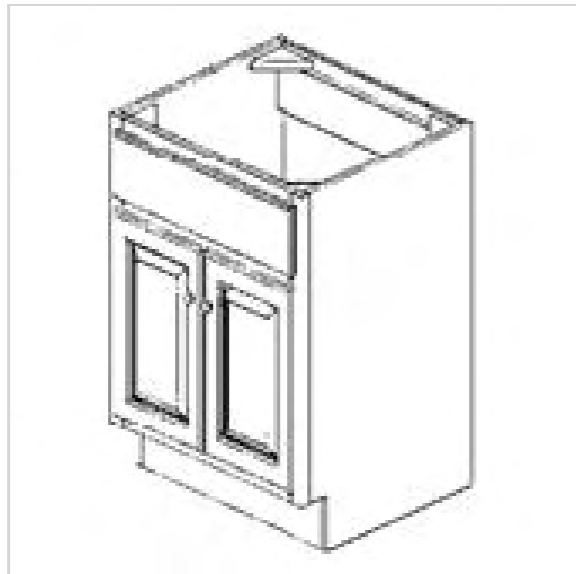

LEGACY SUPPLY CONNECTIONS

Vanity Sink Base Cabinets - 2 Doors 1 False Front

Model	Description	Assembled	Style
VSB3021	Vanity Cabinet-30"W 34 1/2"T 21"D	-	Mercury White
VSB3621	Vanity Cabinet-36"W 34 1/2"T 21"D	-	Mercury White

Vanity Drawer Base Cabinets - 3 Drawers

Model	Description	Assembled	Style
VDB1221	Vanity Cabinet-12"W 34 1/2"T 21"D	-	Mercury White
VDB1521	Vanity Cabinet-15"W 34 1/2"T 21"D	-	Mercury White
VDB1821	Vanity Cabinet-18"W 34 1/2"T 21"D	-	Mercury White

Drawer Vanity Combination Cabinets-1door

Model	Description	Assembled	Style
VSDR3021	Vanity Cabinet-30"W 34 1/2"T 21"D	-	Mercury White
VSDL3021	Vanity Cabinet-30"W 34 1/2"T 21"D	-	Mercury White

Drawer Vanity Combination Cabinets-2doors