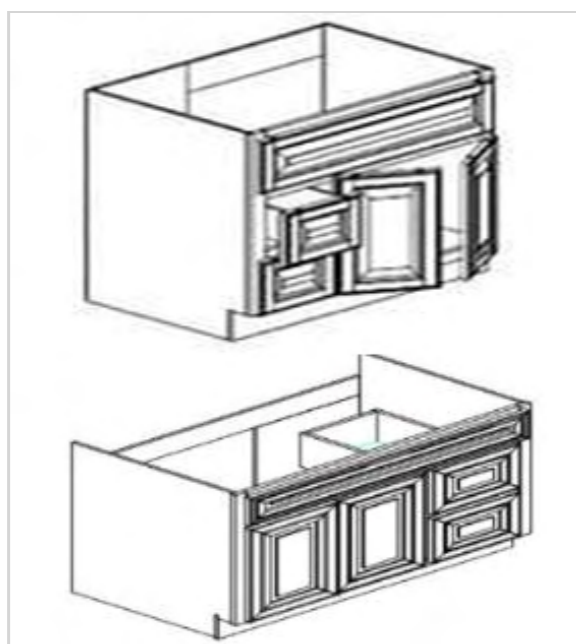

LEGACY SUPPLY CONNECTIONS

Vanity Sink Base Cabinets - 2 Doors 1 False Front

Model	Description	Assembled	Style
VSB3021	Vanity Cabinet-30"W 34 1/2"T 21"D	-	Mercury White
VSB3621	Vanity Cabinet-36"W 34 1/2"T 21"D	-	Mercury White

Vanity Drawer Base Cabinets - 3 Drawers

Model	Description	Assembled	Style
VDB1221	Vanity Cabinet-12"W 34 1/2"T 21"D	-	Mercury White
VDB1521	Vanity Cabinet-15"W 34 1/2"T 21"D	-	Mercury White
VDB1821	Vanity Cabinet-18"W 34 1/2"T 21"D	-	Mercury White

Drawer Vanity Combination Cabinets-1door

Model	Description	Assembled	Style
VSDR3021	Vanity Cabinet-30"W 34 1/2"T 21"D	-	Mercury White
VSDL3021	Vanity Cabinet-30"W 34 1/2"T 21"D	-	Mercury White

Drawer Vanity Combination Cabinets-2doors