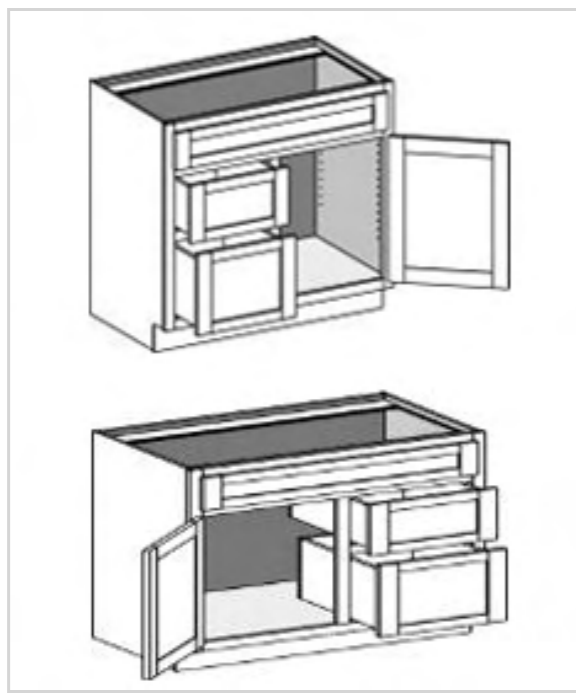

LEGACY SUPPLY CONNECTIONS

Vanity Sink Base Cabinets - 2 Doors 1 False Front

Model	Description	Assembled	Style
VSB3021	Vanity Cabinet-30"W 34 1/2"T 21"D	-	Mercury White
VSB3621	Vanity Cabinet-36"W 34 1/2"T 21"D	-	Mercury White

Vanity Drawer Base Cabinets - 3 Drawers

Model	Description	Assembled	Style
VDB1221	Vanity Cabinet-12"W 34 1/2"T 21"D	-	Mercury White
VDB1521	Vanity Cabinet-15"W 34 1/2"T 21"D	-	Mercury White
VDB1821	Vanity Cabinet-18"W 34 1/2"T 21"D	-	Mercury White

Drawer Vanity Combination Cabinets-1door

Model	Description	Assembled	Style
VSDR3021	Vanity Cabinet-30"W 34 1/2"T 21"D	-	Mercury White
VSDL3021	Vanity Cabinet-30"W 34 1/2"T 21"D	-	Mercury White

Drawer Vanity Combination Cabinets-2doors