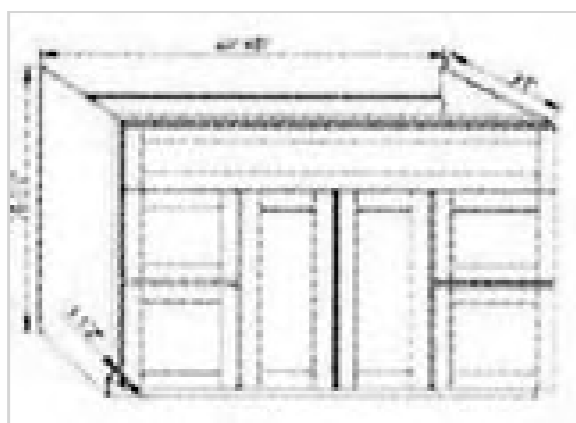

Drawer Vanity Combination Cabinets-2doors 4drawers

Model	Description	Assembled	Style
VSD4821	Vanity Cabinet-48"W 34 1/2"T 21"D	-	Mercury White
VSD6021S	Vanity Cabinet-60"W 34 1/2"T 21"D	-	Mercury White