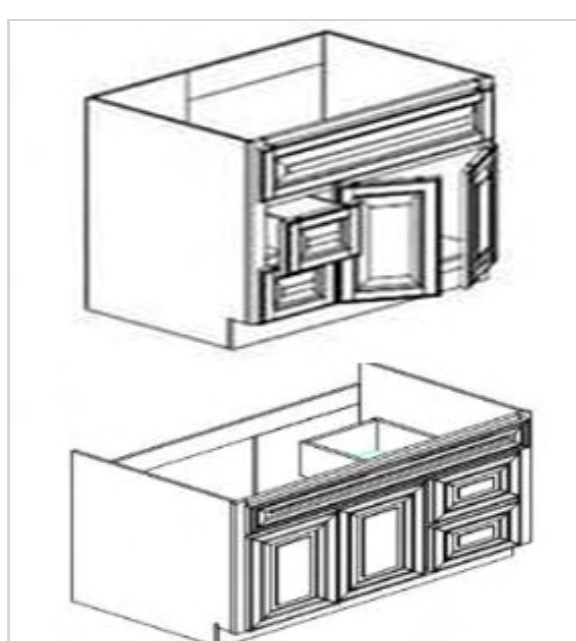

Drawer Vanity Combination Cabinet-4doors 2drawers

Model	Description	Assembled	Style
VSD6021D	Vanity Cabinet-60"W 34 1/2"T 21"D	-	Mercury White
VSD7221D	Vanity Cabinet-72"W 34 1/2"T 21"D	-	Mercury White