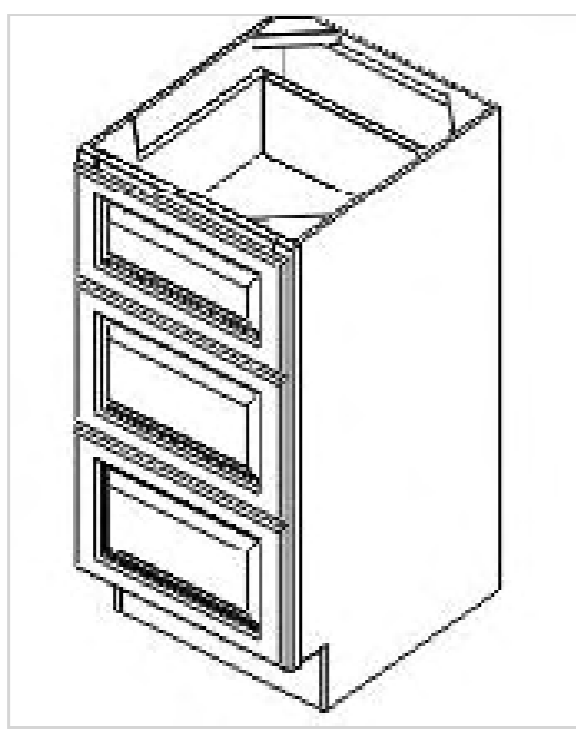

LEGACY SUPPLY CONNECTIONS

Vanity Sink Base Cabinets - 2 Doors 1 False Front

Model	Description	Assembled	Style
VSB3021	Vanity Cabinet-30"W 34 1/2"T 21"D	-	Mercury White
VSB3621	Vanity Cabinet-36"W 34 1/2"T 21"D	-	Mercury White

Vanity Drawer Base Cabinets - 3 Drawers

Model	Description	Assembled	Style
VDB1221	Vanity Cabinet-12"W 34 1/2"T 21"D	-	Mercury White
VDB1521	Vanity Cabinet-15"W 34 1/2"T 21"D	-	Mercury White
VDB1821	Vanity Cabinet-18"W 34 1/2"T 21"D	-	Mercury White

Drawer Vanity Combination Cabinets-1door

Model	Description	Assembled	Style
VSDR3021	Vanity Cabinet-30"W 34 1/2"T 21"D	-	Mercury White
VSDL3021	Vanity Cabinet-30"W 34 1/2"T 21"D	-	Mercury White

Drawer Vanity Combination Cabinets-2doors