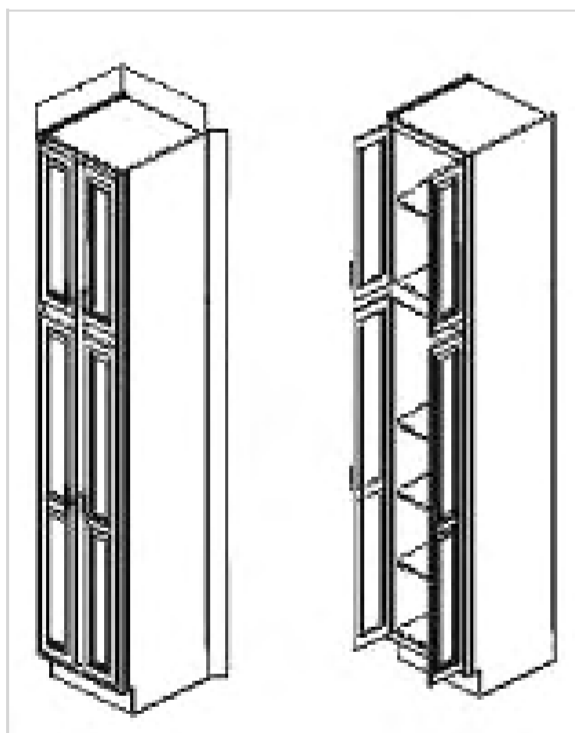

LEGACY SUPPLY CONNECTIONS

24"Depth (2) Door Pantry(18" W)

Model	Description	Assembled	Style
UP1884	Utility Pantry Cabinet-18"W 84"T 24"D	-	Mercury White
UP1890	Utility Pantry Cabinet-18"W 90"T 24"D	-	Mercury White
UP1896	Utility Pantry Cabinet-18"W 96"T 24"D	-	Mercury White
UP1893	Utility Pantry Cabinet-18"W 93"T 24"D		Mercury White

24"Depth (4) Door Pantry(24" W)

Model	Description	Assembled	Style
UP2484	Utility Pantry Cabinet-24"W 84"T 24"D	-	Mercury White
UP2490	Utility Pantry Cabinet-24"W 90"T 24"D	-	Mercury White
UP2493	Utility Pantry Cabinet-24"W 93"T 24"D		Mercury White
UP2496	Utility Pantry Cabinet-24"W 96"T 24"D	-	Mercury White
UP3084	Utility Pantry Cabinet-30"W 84"T 24"D	-	Mercury White
UP3090	Utility Pantry Cabinet-30"W 90"T 24"D	-	Mercury White
UP3093	Utility Pantry Cabinet-30"W 93"T 24"D		Mercury White
UP3096	Utility Pantry Cabinet-30"W 96"T 24"D	-	Mercury White