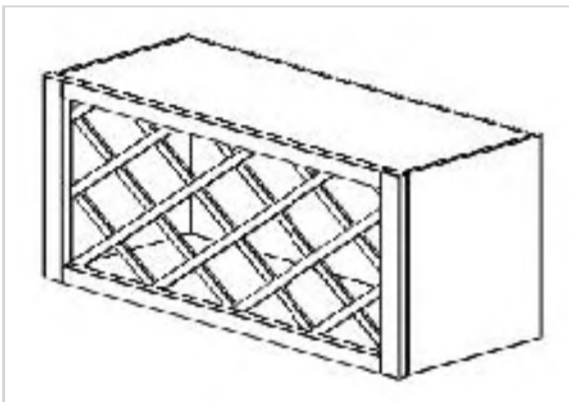

LEGACY SUPPLY CONNECTIONS

Wine Rack

Model	Description	Assembled	Style
WR3015	30"W 15"T 12"D	-	Mercury White
WR3018	30"W 18"T 12"D	-	Mercury White

Microwave Shelf

Model	Description	Assembled	Style
MC3018	30" W 18" T 18" D	-	Mercury White

Stem Glass Holder

Model	Description	Assembled	Style
SGH30	30"W 1"T 12"D	-	Mercury White

GENERAL CONTACT

 info@legacysupply.net
 724-858-8102
 1329 Broad St.
Greensburg, PA 15601

SALES INQUIRIES

 Keith Daugherty
 724-771-5918
 kad@legacysupply.net