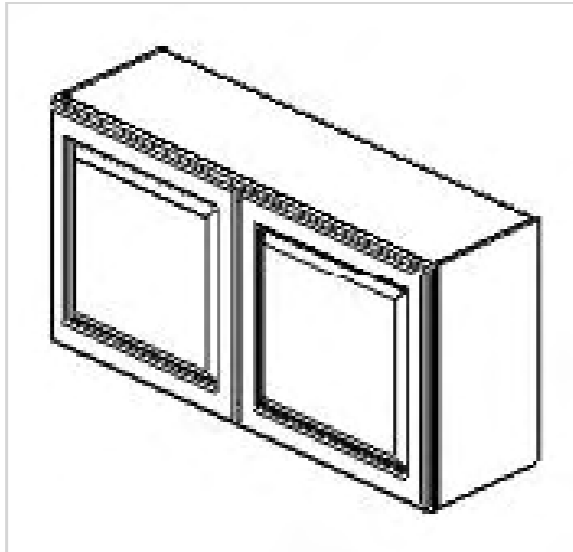

LEGACY SUPPLY CONNECTIONS

12" Deep Bridge Cabinet - 2 doors

Model	Description	Assembled	Style
W3012	Bridge Cabinet-30"W 12"T 12"D	-	Mercury White
W3015	Bridge Cabinet-30"W 15"T 12"D	-	Mercury White
W3018	Bridge Cabinet-30"W 18"T 12"D	-	Mercury White
W3024	Bridge Cabinet-30"W 24"T 12"D	-	Mercury White
W3315	Bridge Cabinet-33"W 15"T 12"D	-	Mercury White
W3324	Bridge Cabinet-33"W 24"T 12"D	-	Mercury White
W3612	Bridge Cabinet-36"W 12"T 12"D	-	Mercury White
W3615	Bridge Cabinet-36"W 15"T 12"D	-	Mercury White
W3618	Bridge Cabinet-36"W 18"T 12"D	-	Mercury White
W3624	Bridge Cabinet-36"W 24"T 12"D	-	Mercury White
W2418	Bridge Cabinet-24"W 18"T 12"D	-	Mercury White
W2424	Bridge Cabinet-24"W 24"T 12"D	-	Mercury White

24" Deep Bridge Cabinet - 2 doors

Model	Description	Assembled	Style
W361224	Bridge Cabinet-36 "W 12"T 24"D	-	Mercury White
W361824	Bridge Cabinet-36 "W 18"T 24"D	-	Mercury White
W362124	Bridge Cabinet-36"W 21"T 24"D	-	Mercury White
W362424	Bridge Cabinet-36 "W 24"T 24"D	-	Mercury White