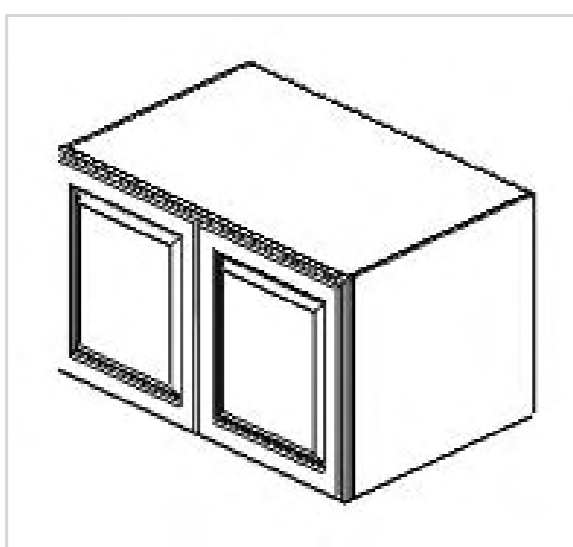

LEGACY SUPPLY CONNECTIONS

12" Deep Bridge Cabinet - 2 doors

Model	Description	Assembled	Style
W3012	Bridge Cabinet-30"W 12"T 12"D	-	Mercury White
W3015	Bridge Cabinet-30"W 15"T 12"D	-	Mercury White
W3018	Bridge Cabinet-30"W 18"T 12"D	-	Mercury White
W3024	Bridge Cabinet-30"W 24"T 12"D	-	Mercury White
W3315	Bridge Cabinet-33"W 15"T 12"D	-	Mercury White
W3324	Bridge Cabinet-33"W 24"T 12"D	-	Mercury White
W3612	Bridge Cabinet-36"W 12"T 12"D	-	Mercury White
W3615	Bridge Cabinet-36"W 15"T 12"D	-	Mercury White
W3618	Bridge Cabinet-36"W 18"T 12"D	-	Mercury White
W3624	Bridge Cabinet-36"W 24"T 12"D	-	Mercury White
W2418	Bridge Cabinet-24"W 18"T 12"D	-	Mercury White
W2424	Bridge Cabinet-24"W 24"T 12"D	-	Mercury White

24" Deep Bridge Cabinet - 2 doors

Model	Description	Assembled	Style
W361224	Bridge Cabinet-36 "W 12"T 24"D	-	Mercury White
W361824	Bridge Cabinet-36 "W 18"T 24"D	-	Mercury White
W362124	Bridge Cabinet-36"W 21"T 24"D	-	Mercury White
W362424	Bridge Cabinet-36 "W 24"T 24"D	-	Mercury White