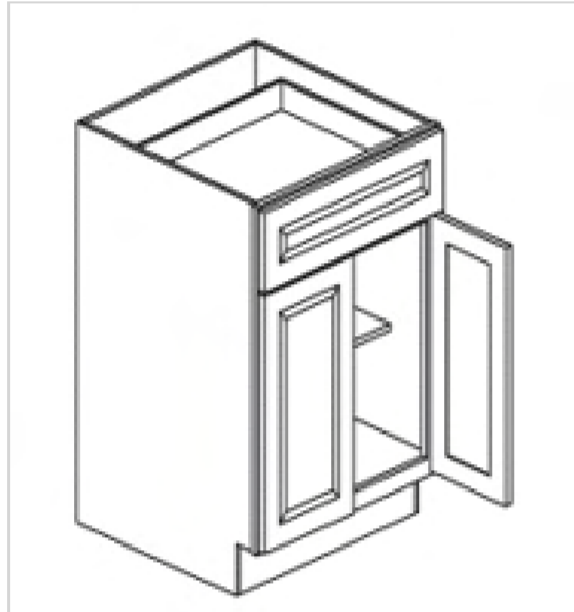

Single Drawer Double Doors Base Cabinet

Model	Description	Assembled	Style
B24	Base Cabinet-24"W 34"T 24"D	-	Mercury White
B27	Base Cabinet-27"W 34"T 24"D	-	Mercury White
B30	Base Cabinet-30"W 34"T 24"D	-	Mercury White
B33	Base Cabinet-33"W 34"T 24"D	-	Mercury White