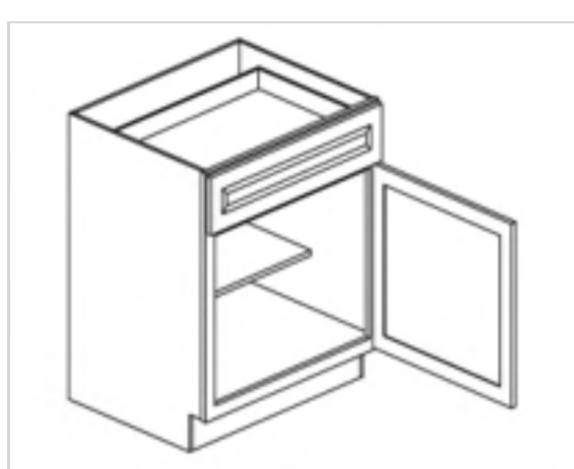

## Single Door - Condiment tank

Model	Description	Assembled	Style
BSR09	Base Cabinet-09"W 34 1/2"T 24"D		Mercury White

## Single Door Base Cabinet

Model	Description	Assembled	Style
B09	Base Cabinet-09"W 34 1/2"T 24"D	-	Mercury White

## Single Drawer Single Door Base Cabinet

Model	Description	Assembled	Style
B12	Base Cabinet-12"W 34 1/2"T 24"D	-	Mercury White
B15	Base Cabinet-15"W 34 1/2"T 24"D	-	Mercury White
B18	Base Cabinet-18"W 34 1/2"T 24"D	-	Mercury White
B18-TR	Fits: B18-Solid wood tray, 2 trash bins and hardware	-	Mercury White
B21	Base Cabinet-21"W 34 1/2"T 24"D	-	Mercury White