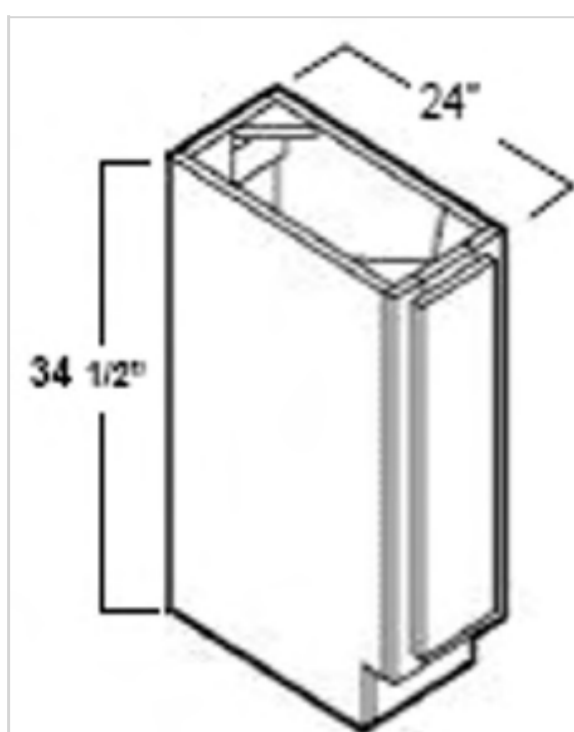

## Single Door - Condiment tank

Model	Description	Assembled	Style
BSR09	Base Cabinet-09"W 34 1/2"T 24"D		Mercury White

## Single Door Base Cabinet

Model	Description	Assembled	Style
B09	Base Cabinet-09"W 34 1/2"T 24"D	-	Mercury White

## Single Drawer Single Door Base Cabinet

Model	Description	Assembled	Style
B12	Base Cabinet-12"W 34 1/2"T 24"D	-	Mercury White
B15	Base Cabinet-15"W 34 1/2"T 24"D	-	Mercury White
B18	Base Cabinet-18"W 34 1/2"T 24"D	-	Mercury White
B18-TR	Fits: B18-Solid wood tray, 2 trash bins and hardware	-	Mercury White
B21	Base Cabinet-21"W 34 1/2"T 24"D	-	Mercury White