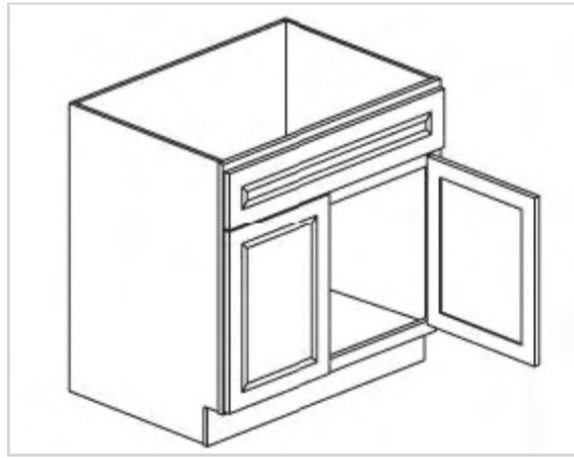

Model	Description	Assembled	Style
SB30	Base Cabinet-30"W 34 1/2"T 24"D	-	Mercury White