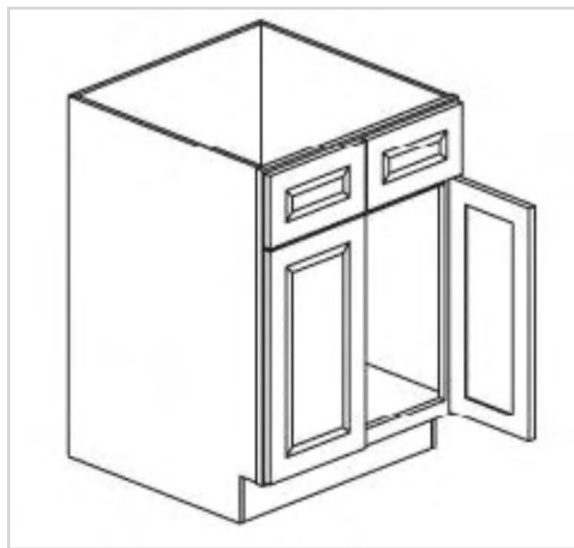

Double False Front Double Doors Sink Base Cabinet

Model	Description	Assembled	Style
SB36	Base Cabinet-36"W 34 1/2"T 24"D	-	Mercury White