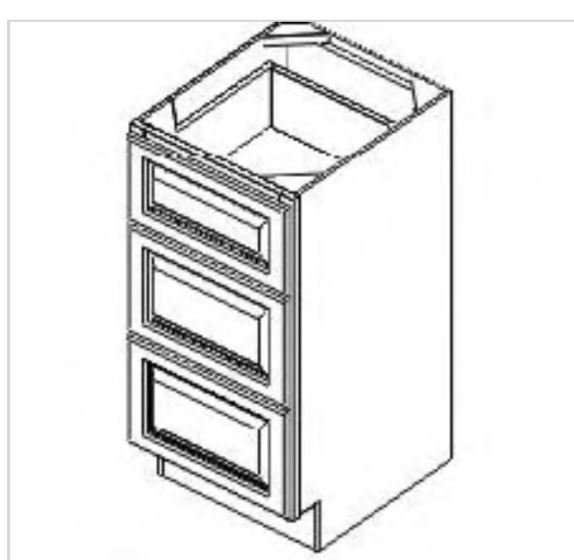

Drawer Bank Base-3 Drawers

Model	Description	Assembled	Style
3DB12	Base Cabinet-12"W 34 1/2"T 24"D	-	Mercury White
3DB15	Base Cabinet-15"W 34 1/2"T 24"D	-	Mercury White
3DB18	Base Cabinet-18"W 34 1/2"T 24"D	-	Mercury White
3DB21	Base Cabinet-21"W 34 1/2"T 24"D	-	Mercury White
3DB24	Base Cabinet-24"W 34 1/2"T 24"D	-	Mercury White
3DB30	Base Cabinet-30"W 34 1/2"T 24"D	-	Mercury White
3DB36	Base Cabinet-36"W 34 1/2"T 24"D	-	Mercury White