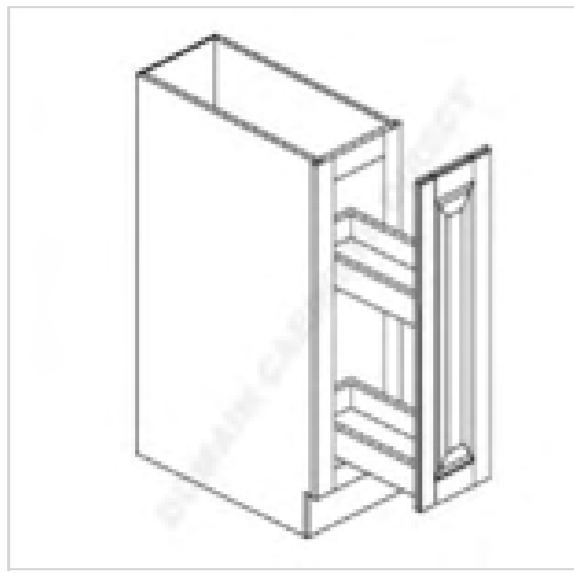

## Single Door - Condiment tank

Model	Description	Assembled	Style
BSR09	Base Cabinet-09"W 34 1/2"T 24"D		Mercury White

## Single Door Base Cabinet

Model	Description	Assembled	Style
B09	Base Cabinet-09"W 34 1/2"T 24"D	-	Mercury White

## Single Drawer Single Door Base Cabinet

Model	Description	Assembled	Style
B12	Base Cabinet-12"W 34 1/2"T 24"D	-	Mercury White
B15	Base Cabinet-15"W 34 1/2"T 24"D	-	Mercury White
B18	Base Cabinet-18"W 34 1/2"T 24"D	-	Mercury White
B18-TR	Fits: B18-Solid wood tray, 2 trash bins and hardware	-	Mercury White
B21	Base Cabinet-21"W 34 1/2"T 24"D	-	Mercury White

## False Front and Double Doors Sink Base Cabinet

Model	Description	Assembled	Style
SB30	Base Cabinet-30"W 34 1/2"T 24"D	-	Mercury White