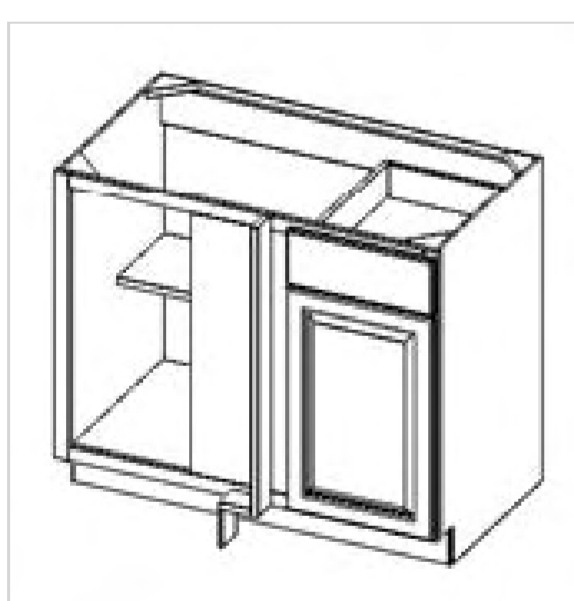

Blind Corner Base

Model	Description	Assembled	Style
BBC36	Base Cabinet-36"W 34 1/2"T 24"D	-	Mercury White
BBC42	Base Cabinet-42"W 34 1/2"T 24"D	-	Mercury White