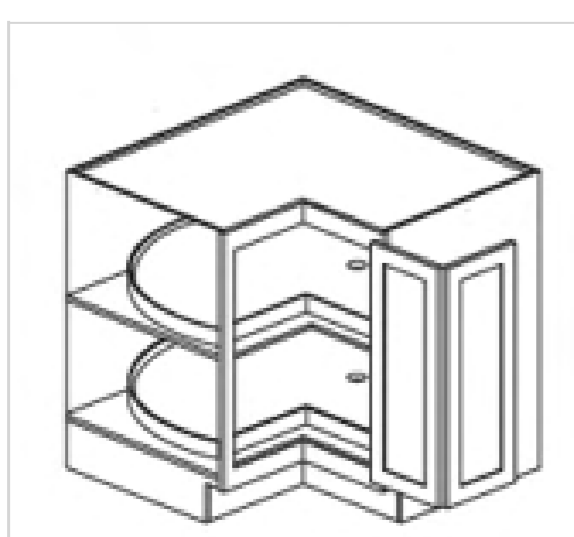

Lazy Susan

Model	Description	Assembled	Style
LS33	Lazy Susan Cabinet-9"door 33"backs 24"sides	One Adjustable Shelf	Mercury White
LS36	Lazy Susan Cabinet-12"doors 36"backs 24"sides	One Adjustable Shelf	Mercury White
LS33KIT	Fit:LS33-Turntables sold separately	-	Mercury White
LS36KIT	Fit:LS36-Turntables sold separately	-	Mercury White