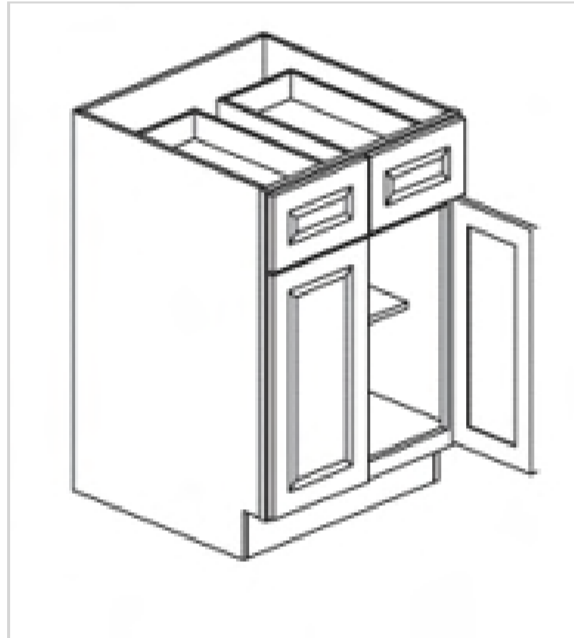

Double Drawers Double Doors Base Cabinet

Model	Description	Assembled	Style
B36	Base Cabinet-36"W 34"T 24"D	-	Mercury White

False Front and Double Doors Sink Base Cabinet