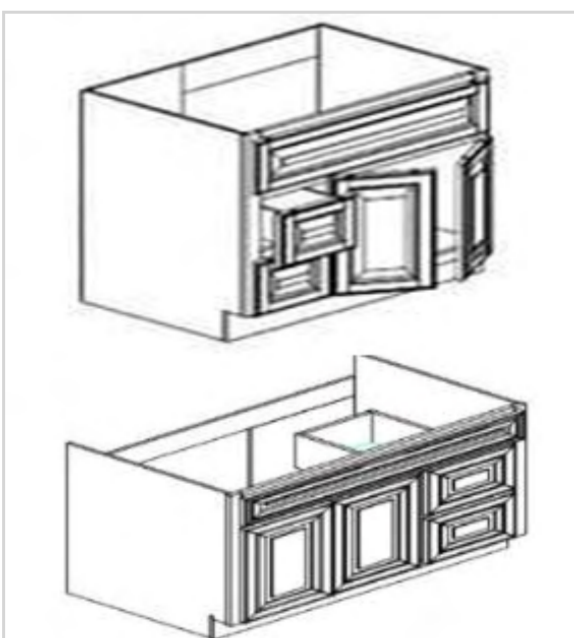

Drawer Vanity Combination Cabinets-2doors

Model	Description	Assembled	Style
VSDR3621	Vanity Cabinet-36"W 34 1/2"T 21"D	-	Mercury Grey
VSDR4221	Vanity Cabinet-42"W 34 1/2"T 21"D	-	Mercury Grey