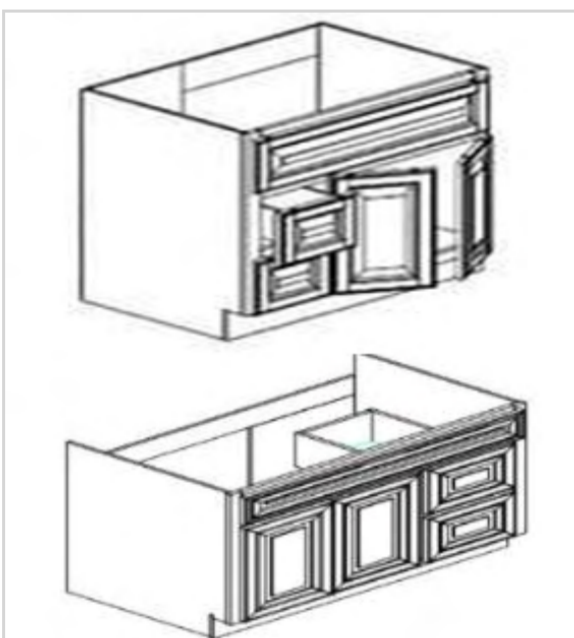

LEGACY SUPPLY CONNECTIONS

Vanity Sink Base Cabinets- 2 Doors 1 False Front

Model	Description	Assembled	Style
VS3021	Vanity Cabinet-30"W 34 1/2"T 21"D	-	Mercury Grey
VS3621	Vanity Cabinet-36"W 34 1/2"T 21"D	-	Mercury Grey

Vanity Drawer Base Cabinets - 3 Drawers

Model	Description	Assembled	Style
VDB1221	Vanity Cabinet-12"W 34 1/2"T 21"D	-	Mercury Grey
VDB1521	Vanity Cabinet-15"W 34 1/2"T 21"D	-	Mercury Grey
VDB1821	Vanity Cabinet-18"W 34 1/2"T 21"D	-	Mercury Grey

Drawer Vanity Combination Cabinets-1door

Model	Description	Assembled	Style
VSDR3021	Vanity Cabinet-30"W 34 1/2"T 21"D	-	Mercury Grey
VSDL3021	Vanity Cabinet-30"W 34 1/2"T 21"D	-	Mercury Grey

Drawer Vanity Combination Cabinet-4doors 2drawers