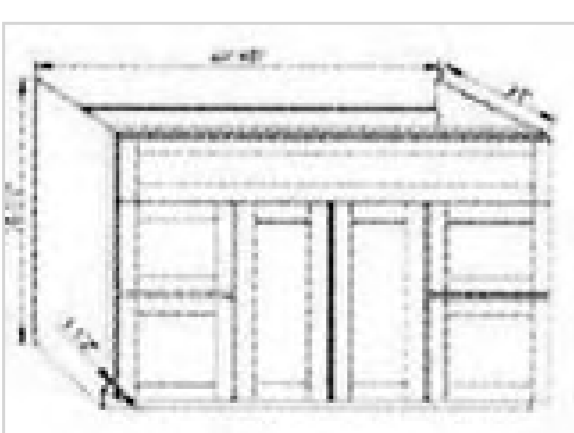

Drawer Vanity Combination Cabinets-2doors 4drawers

Model	Description	Assembled	Style
VSD4821	Vanity Cabinet-48"W 34 1/2"T 21"D	-	Mercury Grey
VSD6021S	Vanity Cabinet-60"W 34 1/2"T 21"D	-	Mercury Grey