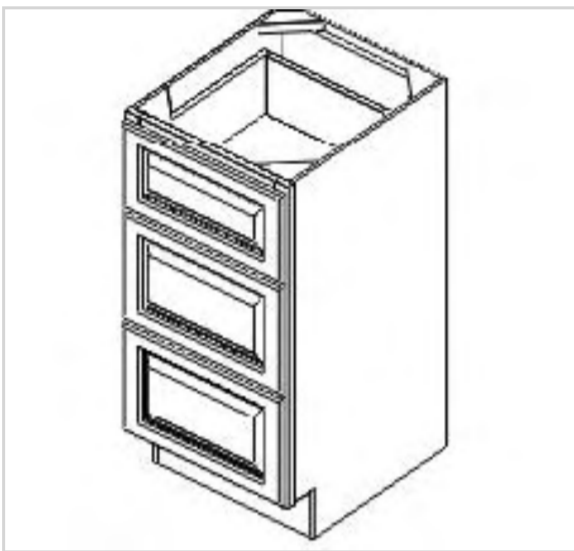

LEGACY SUPPLY CONNECTIONS

Vanity Sink Base Cabinets- 2 Doors 1 False Front

Model	Description	Assembled	Style
VS3021	Vanity Cabinet-30"W 34 1/2"T 21"D	-	Mercury Grey
VS3621	Vanity Cabinet-36"W 34 1/2"T 21"D	-	Mercury Grey

Vanity Drawer Base Cabinets - 3 Drawers

Model	Description	Assembled	Style
VDB1221	Vanity Cabinet-12"W 34 1/2"T 21"D	-	Mercury Grey
VDB1521	Vanity Cabinet-15"W 34 1/2"T 21"D	-	Mercury Grey
VDB1821	Vanity Cabinet-18"W 34 1/2"T 21"D	-	Mercury Grey

Drawer Vanity Combination Cabinets-1door

Model	Description	Assembled	Style
VSDR3021	Vanity Cabinet-30"W 34 1/2"T 21"D	-	Mercury Grey
VSDL3021	Vanity Cabinet-30"W 34 1/2"T 21"D	-	Mercury Grey

Drawer Vanity Combination Cabinet-4doors 2drawers