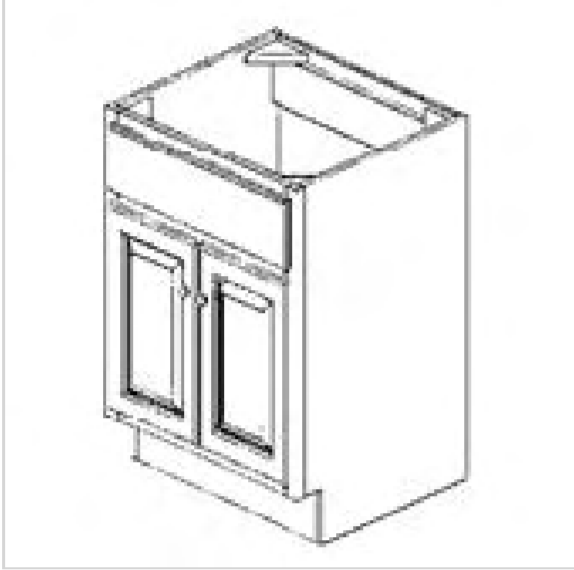

LEGACY SUPPLY CONNECTIONS

Vanity Sink Base Cabinets- 2 Doors 1 False Front

Model	Description	Assembled	Style
VS3021	Vanity Cabinet-30"W 34 1/2"T 21"D	-	Mercury Grey
VS3621	Vanity Cabinet-36"W 34 1/2"T 21"D	-	Mercury Grey

Vanity Drawer Base Cabinets - 3 Drawers

Model	Description	Assembled	Style
VDB1221	Vanity Cabinet-12"W 34 1/2"T 21"D	-	Mercury Grey
VDB1521	Vanity Cabinet-15"W 34 1/2"T 21"D	-	Mercury Grey
VDB1821	Vanity Cabinet-18"W 34 1/2"T 21"D	-	Mercury Grey

Drawer Vanity Combination Cabinets-1door

Model	Description	Assembled	Style
VSDR3021	Vanity Cabinet-30"W 34 1/2"T 21"D	-	Mercury Grey
VSDL3021	Vanity Cabinet-30"W 34 1/2"T 21"D	-	Mercury Grey

Drawer Vanity Combination Cabinet-4doors 2drawers