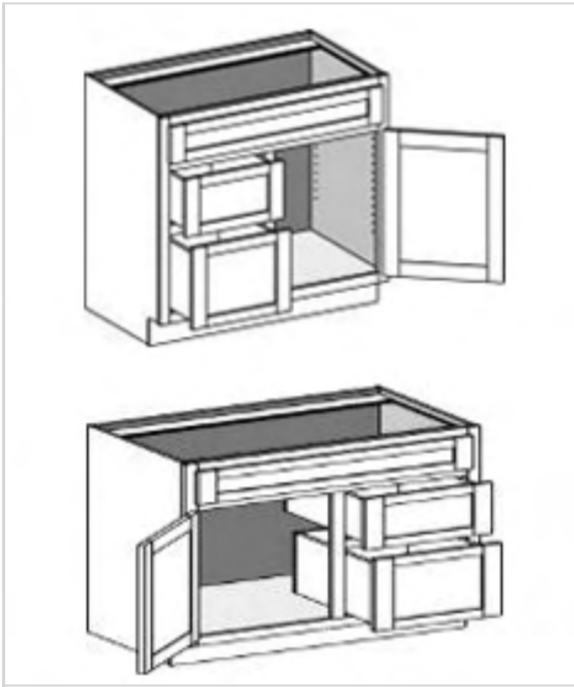

LEGACY SUPPLY CONNECTIONS

Vanity Sink Base Cabinets- 2 Doors 1 False Front

Model	Description	Assembled	Style
VS3021	Vanity Cabinet-30"W 34 1/2"T 21"D	-	Mercury Grey
VS3621	Vanity Cabinet-36"W 34 1/2"T 21"D	-	Mercury Grey

Vanity Drawer Base Cabinets - 3 Drawers

Model	Description	Assembled	Style
VDB1221	Vanity Cabinet-12"W 34 1/2"T 21"D	-	Mercury Grey
VDB1521	Vanity Cabinet-15"W 34 1/2"T 21"D	-	Mercury Grey
VDB1821	Vanity Cabinet-18"W 34 1/2"T 21"D	-	Mercury Grey

Drawer Vanity Combination Cabinets-1door

Model	Description	Assembled	Style
VSDR3021	Vanity Cabinet-30"W 34 1/2"T 21"D	-	Mercury Grey
VSDL3021	Vanity Cabinet-30"W 34 1/2"T 21"D	-	Mercury Grey

Drawer Vanity Combination Cabinet-4doors 2drawers