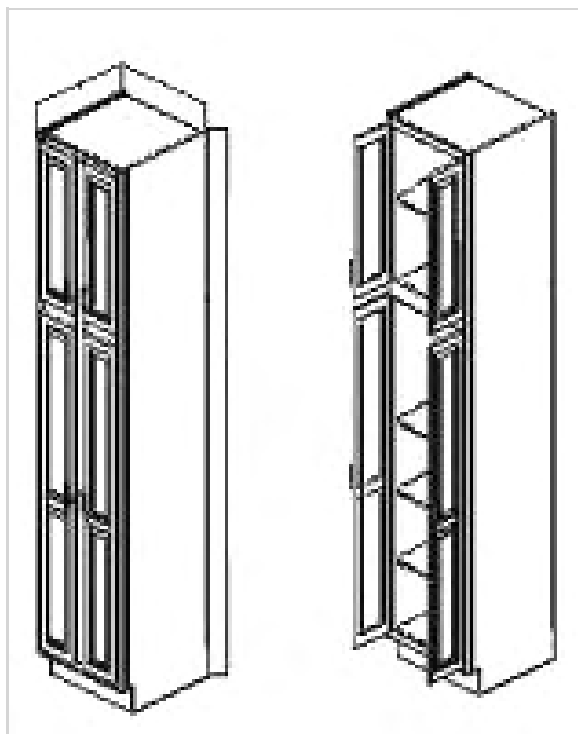

LEGACY SUPPLY CONNECTIONS

24"Depth (2) Door Pantry(18" W)

Model	Description	Assembled	Style
UP1884	Utility Pantry Cabinet-18"W 84"T 24"D	-	Mercury Grey
UP1890	Utility Pantry Cabinet-18"W 90"T 24"D	-	Mercury Grey
UP1896	Utility Pantry Cabinet-18"W 96"T 24"D	-	Mercury Grey
UP1893	Utility Pantry Cabinet-18"W 93"T 24"D		Mercury Grey

24"Depth (4) Door Pantry(24" W)

Model	Description	Assembled	Style
UP2484	Utility Pantry Cabinet-24"W 84"T 24"D	-	Mercury Grey
UP2490	Utility Pantry Cabinet-24"W 90"T 24"D	-	Mercury Grey
UP2493	Utility Pantry Cabinet-24"W 93"T 24"D	-	Mercury Grey
UP2496	Utility Pantry Cabinet-24"W 96"T 24"D		Mercury Grey
UP3084	Utility Pantry Cabinet-30"W 84"T 24"D	-	Mercury Grey
UP3090	Utility Pantry Cabinet-30"W 90"T 24"D	-	Mercury Grey
UP3093	Utility Pantry Cabinet-30"W 93"T 24"D		Mercury Grey
UP3096	Utility Pantry Cabinet-30"W 96"T 24"D	-	Mercury Grey