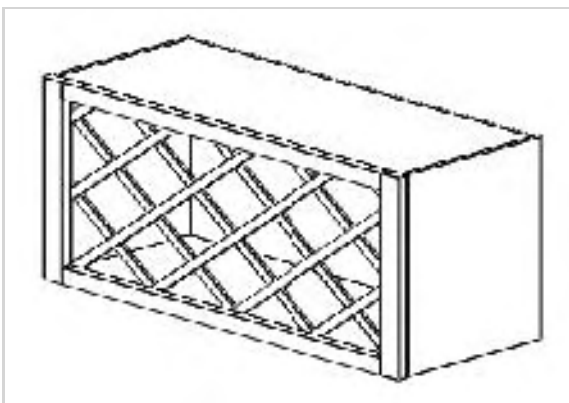

LEGACY SUPPLY CONNECTIONS

Wine Rack

Model	Description	Assembled	Style
WR3015	30"W 15"T 12"D	-	Mercury Grey
WR3018	30"W 18"T 12"D	-	Mercury Grey

Microwave Shelf

Model	Description	Assembled	Style
MC3018	30" W 18" T 18" D	-	Mercury Grey

Stem Glass Holder

Model	Description	Assembled	Style
SGH30	30"W 1"T 12"D	-	Mercury Grey

GENERAL CONTACT

 info@legacysupply.net
 724-858-8102
 1329 Broad St.
Greensburg, PA 15601

SALES INQUIRIES

 Keith Daugherty
 724-771-5918
 kad@legacysupply.net