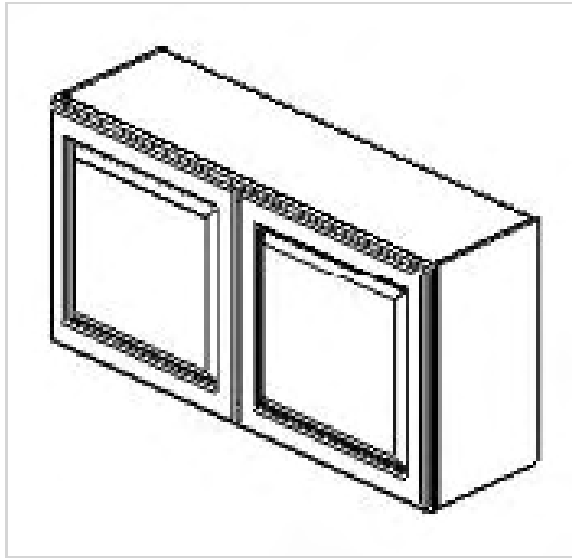

## 12" Deep Bridge Cabinet - 2 doors

Model	Description	Assembled	Style
W3012	Bridge Cabinet-30"W 12"T 12"D	-	Mercury Grey
W3015	Bridge Cabinet-30"W 15"T 12"D	-	Mercury Grey
W3018	Bridge Cabinet-30"W 18"T 12"D	-	Mercury Grey
W3024	Bridge Cabinet-30"W 24"T 12"D	-	Mercury Grey
W3315	Bridge Cabinet-33"W 15"T 12"D	-	Mercury Grey
W3324	Bridge Cabinet-33"W 24"T 12"D	-	Mercury Grey
W3612	Bridge Cabinet-36"W 12"T 12"D	-	Mercury Grey
W3615	Bridge Cabinet-36"W 15"T 12"D	-	Mercury Grey
W3618	Bridge Cabinet-36"W 18"T 12"D	-	Mercury Grey
W3624	Bridge Cabinet-36"W 24"T 12"D	-	Mercury Grey
W2418	Bridge Cabinet-24"W 18"T 12"D	-	Mercury Grey
W2424	Bridge Cabinet-24"W 24"T 12"D	-	Mercury Grey