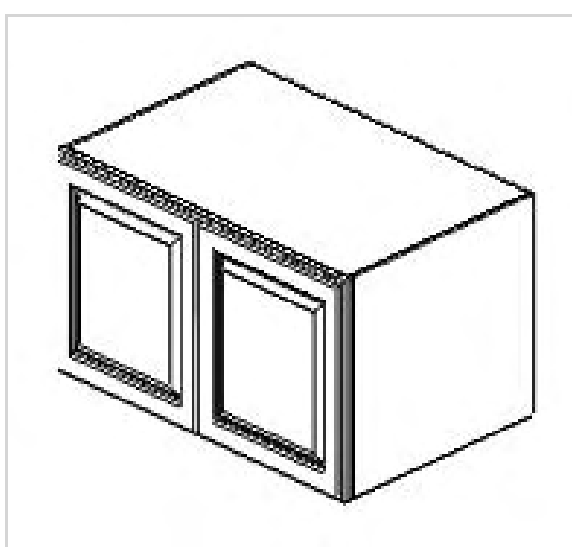

24" Deep Bridge Cabinet - 2 doors

Model	Description	Assembled	Style
W361224	Bridge Cabinet-36 "W 12"T 24"D	-	Mercury Grey
W361824	Bridge Cabinet-36 "W 18"T 24"D	-	Mercury Grey
W362124	Bridge Cabinet-36"W 21"T 24"D	-	Mercury Grey
W362424	Bridge Cabinet-36 "W 24"T 24"D	-	Mercury Grey