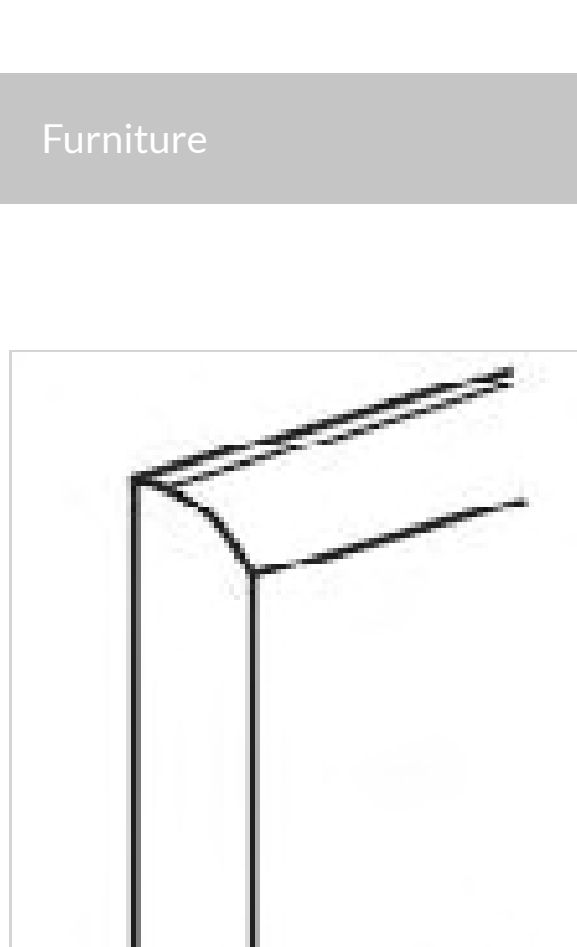

Light Rail Molding

Model	Description	Assembled	Style
LRM8-SH	2 1/4" T × 96" L Shaker Style	-	Mercury Grey
LRM8	2 1/4" T × 96" L Raised Panel Style	-	Mercury Grey

Outside Corner Moulding

Model	Description	Assembled	Style
OC8	3/4" × 3/4" × 96"	-	Mercury Grey

Furniture

Model	Description	Assembled	Style
FBM8	3/4" × 4-1/2" × 96"	-	Mercury Grey

Arched Valance

Model	Description	Assembled	Style
V37D	6" W 37" L	-	Mercury Grey
V43D	10" W 43" L	-	Mercury Grey

Dishwasher Panel

Model	Description	Assembled	Style
DWP	24" Depth 34 1/2" Tall 3/4" Filler 3"W	-	Mercury Grey

Refrigerator Panel

Model	Description	Assembled	Style
RP96	24" Width 96" Length 3/4" Filler 1.5"W	-	Mercury Grey