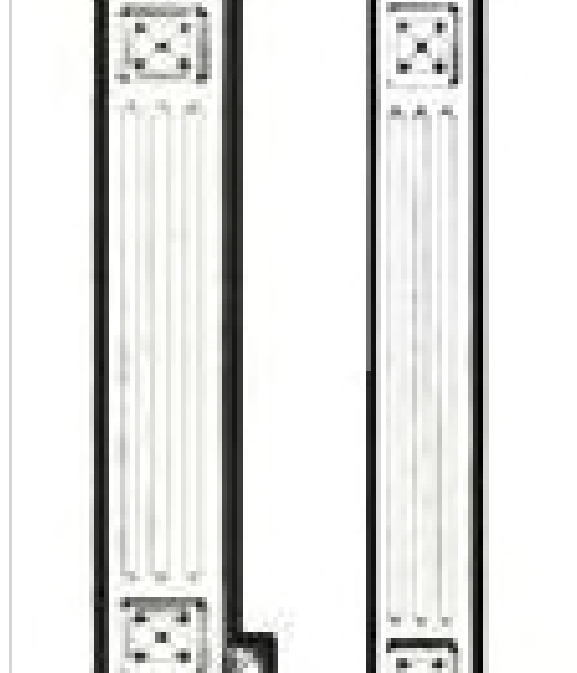

LEGACY SUPPLY CONNECTIONS

Quarter Round

Model	Description	Assembled	Style
QR8	96"×3/4"×3/4"	-	Mercury Grey

Inside corner molding

Model	Description	Assembled	Style
ICM8	96"×3/4"×3/4"	-	Mercury Grey

Straight Fillers

Model	Description	Assembled	Style
BF3	Base filler-3"W 34 1/2"T	-	Mercury Grey
BF6	Base filler-6"W 34 1/2"T	-	Mercury Grey
F396	Filler-3"W 96"T	-	Mercury Grey
F696	Filler-6"W 96"T	-	Mercury Grey
WF339	3"W×39"T	-	Mercury Grey
WF330	Wall filler 3"W 30"T	-	Mercury Grey
WF336	Wall filler 3"W 36"T	-	Mercury Grey
WF342	Wall filler 3"W 42"T	-	Mercury Grey

Fluted Fillers

Model	Description	Assembled	Style
A30WF	Flutes Base Filler - 3"W 30"T	-	Mercury Grey
A36WF	Flutes Base Filler - 3"W 36"T	-	Mercury Grey
A42WF	Flutes Base Filler - 3"W 42"T	-	Mercury Grey
A3BF	Flutes Base Filler - 3"W 34 1/2"T	-	Mercury Grey