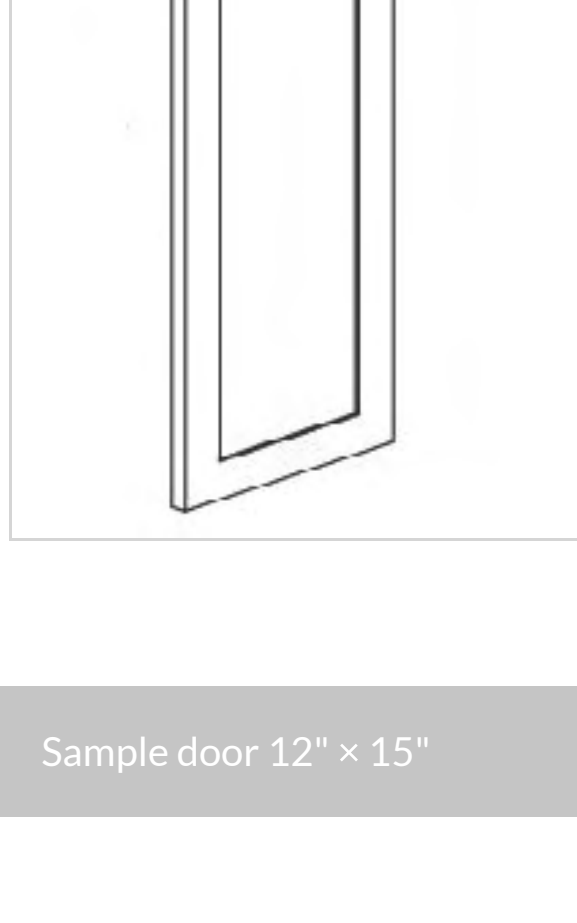

Sample door 12" × 15"

Model	Description	Assembled	Style
Sample door 12" × 15"	Sample door 12" × 15"	-	Mercury Grey