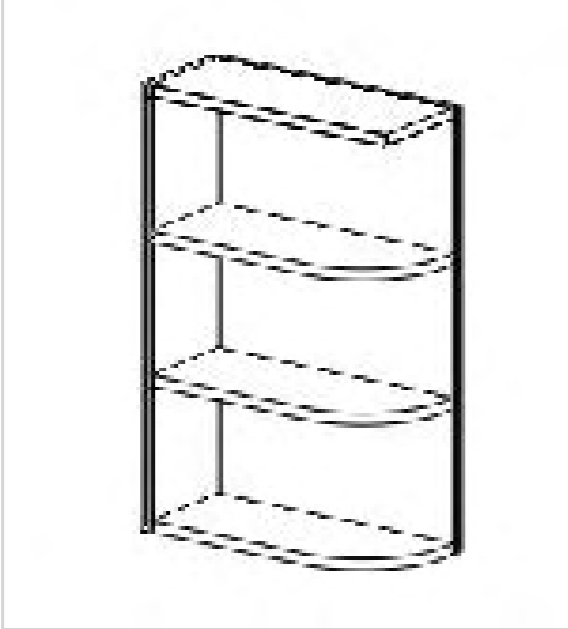

12" Deep Wall Cabinets - 2 doors

Model	Description	Assembled	Style
W2430	Wall Cabinet-24"W 30"T 12"D	-	Mercury Espresso
W2730	Wall Cabinet-27"W 30"T 12"D	-	Mercury Espresso
W3030	Wall Cabinet-30"W 30"T 12"D	-	Mercury Espresso
W3330	Wall Cabinet-33"W 30"T 12"D	-	Mercury Espresso
W3630	Wall Cabinet-36"W 30"T 12"D	-	Mercury Espresso
W2436	Wall Cabinet-24"W 36"T 12"D	-	Mercury Espresso
W2736	Wall Cabinet-27"W 36"T 12"D	-	Mercury Espresso
W3036	Wall Cabinet-30"W 36"T 12"D	-	Mercury Espresso
W3336	Wall Cabinet-33"W 36"T 12"D	-	Mercury Espresso
W3636	Wall Cabinet-36"W 36"T 12"D	-	Mercury Espresso
W2442	Wall Cabinet-24"W 42"T 12"D	-	Mercury Espresso
W2742	Wall Cabinet-27"W 42"T 12"D	-	Mercury Espresso
W3042	Wall Cabinet-30"W 42"T 12"D	-	Mercury Espresso
W3342	Wall Cabinet-33"W 42"T 12"D	-	Mercury Espresso
W3642	Wall Cabinet-36"W 42"T 12"D	-	Mercury Espresso

24" Wall Diagonal Corner

Model	Description	Assembled	Style
WDC2430	Wall Cabinet-24"W 30"T 12"D	-	Mercury Espresso
WDC2436	Wall Cabinet-24"W 36"T 12"D	-	Mercury Espresso
WDC2442	Wall Cabinet-24"W 42"T 12"D	-	Mercury Espresso
WDC2430MD	Wall Mullion Cabinet-24"W 30"T 12"D	Frosted glass door	Mercury Espresso
WDC2436MD	Wall Mullion Cabinet-24"W 36"T 12"D	Frosted glass door	Mercury Espresso
WDC2442MD	Wall Mullion Cabinet-24"W 42"T 12"D	Frosted glass door	Mercury Espresso

27" (Stack) Wall Diagonal Corner

Model	Description	Assembled	Style
WDC2736	Wall Cabinet-27"W 36"T 15"D	-	Mercury Espresso

Wall End Shelf

Model	Description	Assembled	Style
WES0930	Wall Cabinet-09"W 30"T 12"D	-	Mercury Espresso
WES0936	Wall Cabinet-09"W 36"T 12"D	-	Mercury Espresso
WES0942	Wall Cabinet-09"W 42"T 12"D	-	Mercury Espresso
WES1230	Wall Cabinet-12"W 30"T 12"D	-	Mercury Espresso
WES1236	Wall Cabinet-12"W 36"T 12"D	-	Mercury Espresso
WES1242	Wall Cabinet-12"W 42"T 12"D	-	Mercury Espresso