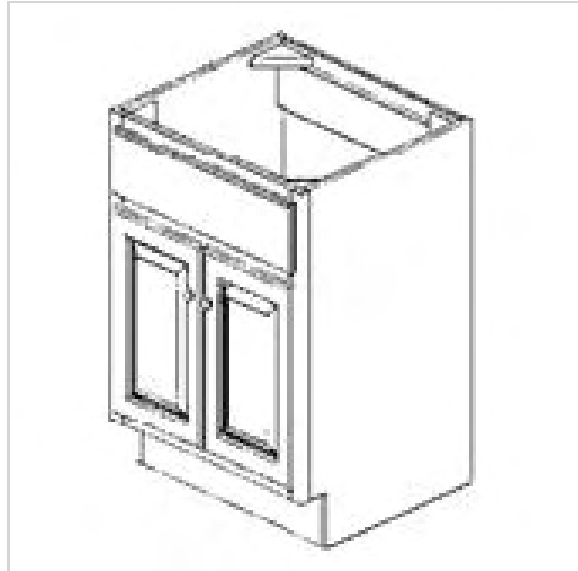

LEGACY SUPPLY CONNECTIONS

Vanity Sink Base Cabinets - 2 Doors 1 False Front

Model	Description	Assembled	Style
VSB3021	Vanity Cabinet-30"W 34 1/2"T 21"D	-	Mercury Espresso
VSB3621	Vanity Cabinet-36"W 34 1/2"T 21"D	-	Mercury Espresso

Vanity Drawer Base Cabinets - 3 Drawers

Model	Description	Assembled	Style
VDB1221	Vanity Cabinet-12"W 34 1/2"T 21"D	-	Mercury Espresso
VDB1521	Vanity Cabinet-15"W 34 1/2"T 21"D	-	Mercury Espresso
VDB1821	Vanity Cabinet-18"W 34 1/2"T 21"D	-	Mercury Espresso

Drawer Vanity Combination Cabinets-1door

Model	Description	Assembled	Style
VSDR3021	Vanity Cabinet-30"W 34 1/2"T 21"D	-	Mercury Espresso
VSDL3021	Vanity Cabinet-30"W 34 1/2"T 21"D	-	Mercury Espresso

Drawer Vanity Combination Cabinet-4doors 2drawers