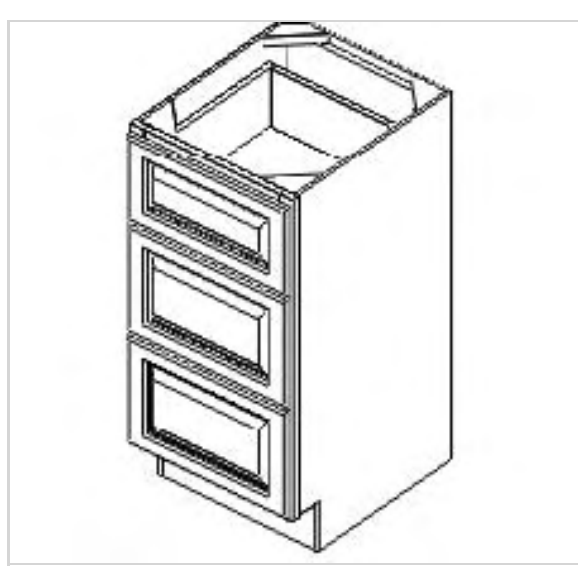

LEGACY SUPPLY CONNECTIONS

Vanity Sink Base Cabinets - 2 Doors 1 False Front

Model	Description	Assembled	Style
VSB3021	Vanity Cabinet-30"W 34 1/2"T 21"D	-	Mercury Espresso
VSB3621	Vanity Cabinet-36"W 34 1/2"T 21"D	-	Mercury Espresso

Vanity Drawer Base Cabinets - 3 Drawers

Model	Description	Assembled	Style
VDB1221	Vanity Cabinet-12"W 34 1/2"T 21"D	-	Mercury Espresso
VDB1521	Vanity Cabinet-15"W 34 1/2"T 21"D	-	Mercury Espresso
VDB1821	Vanity Cabinet-18"W 34 1/2"T 21"D	-	Mercury Espresso

Drawer Vanity Combination Cabinets-1door

Model	Description	Assembled	Style
VSDR3021	Vanity Cabinet-30"W 34 1/2"T 21"D	-	Mercury Espresso
VSDL3021	Vanity Cabinet-30"W 34 1/2"T 21"D	-	Mercury Espresso

Drawer Vanity Combination Cabinet-4doors 2drawers