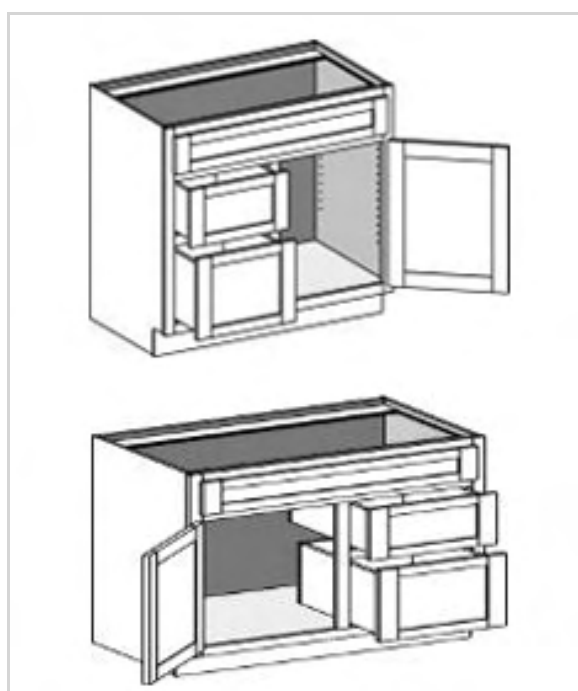

LEGACY SUPPLY CONNECTIONS

Vanity Sink Base Cabinets - 2 Doors 1 False Front

Model	Description	Assembled	Style
VSB3021	Vanity Cabinet-30"W 34 1/2"T 21"D	-	Mercury Espresso
VSB3621	Vanity Cabinet-36"W 34 1/2"T 21"D	-	Mercury Espresso

Vanity Drawer Base Cabinets - 3 Drawers

Model	Description	Assembled	Style
VDB1221	Vanity Cabinet-12"W 34 1/2"T 21"D	-	Mercury Espresso
VDB1521	Vanity Cabinet-15"W 34 1/2"T 21"D	-	Mercury Espresso
VDB1821	Vanity Cabinet-18"W 34 1/2"T 21"D	-	Mercury Espresso

Drawer Vanity Combination Cabinets-1door

Model	Description	Assembled	Style
VSDR3021	Vanity Cabinet-30"W 34 1/2"T 21"D	-	Mercury Espresso
VSDL3021	Vanity Cabinet-30"W 34 1/2"T 21"D	-	Mercury Espresso

Drawer Vanity Combination Cabinet-4doors 2drawers