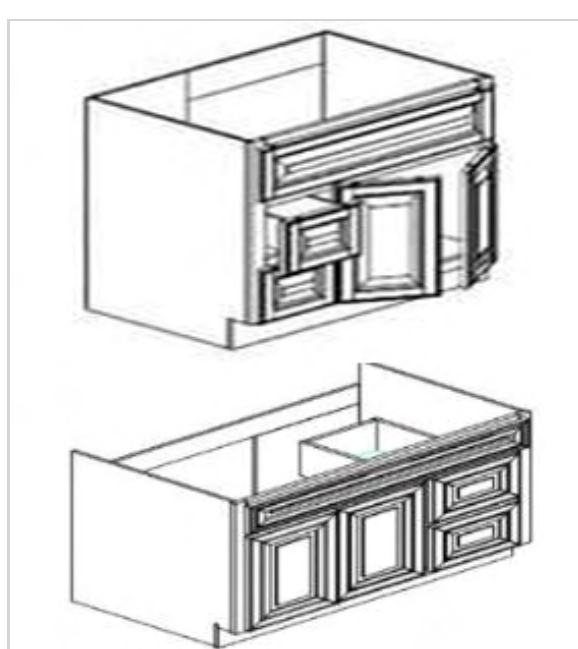

Drawer Vanity Combination Cabinets-2doors

Model	Description	Assembled	Style
VSDR3621	Vanity Cabinet-36"W 34 1/2"T 21"D	-	Mercury Espresso
VSDR4221	Vanity Cabinet-42"W 34 1/2"T 21"D	-	Mercury Espresso