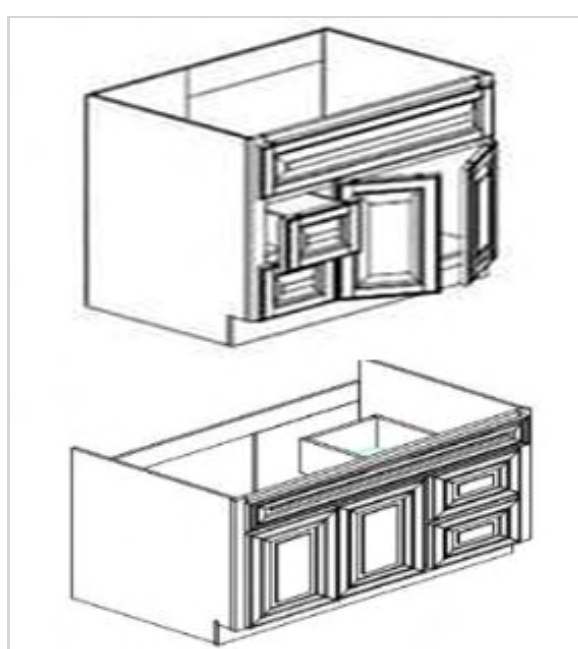

LEGACY SUPPLY CONNECTIONS

Vanity Sink Base Cabinets - 2 Doors 1 False Front

Model	Description	Assembled	Style
VSB3021	Vanity Cabinet-30"W 34 1/2"T 21"D	-	Mercury Espresso
VSB3621	Vanity Cabinet-36"W 34 1/2"T 21"D	-	Mercury Espresso

Vanity Drawer Base Cabinets - 3 Drawers

Model	Description	Assembled	Style
VDB1221	Vanity Cabinet-12"W 34 1/2"T 21"D	-	Mercury Espresso
VDB1521	Vanity Cabinet-15"W 34 1/2"T 21"D	-	Mercury Espresso
VDB1821	Vanity Cabinet-18"W 34 1/2"T 21"D	-	Mercury Espresso

Drawer Vanity Combination Cabinets-1door

Model	Description	Assembled	Style
VSDR3021	Vanity Cabinet-30"W 34 1/2"T 21"D	-	Mercury Espresso
VSDL3021	Vanity Cabinet-30"W 34 1/2"T 21"D	-	Mercury Espresso

Drawer Vanity Combination Cabinet-4doors 2drawers