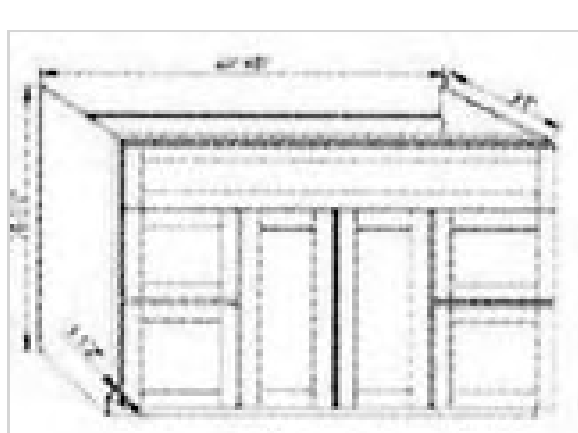

Drawer Vanity Combination Cabinets-2doors

Model	Description	Assembled	Style
VSD4821	Vanity Cabinet-48"W 34 1/2"T 21"D	-	Mercury Espresso
VSD6021S	Vanity Cabinet-60"W 34 1/2"T 21"D	-	Mercury Espresso