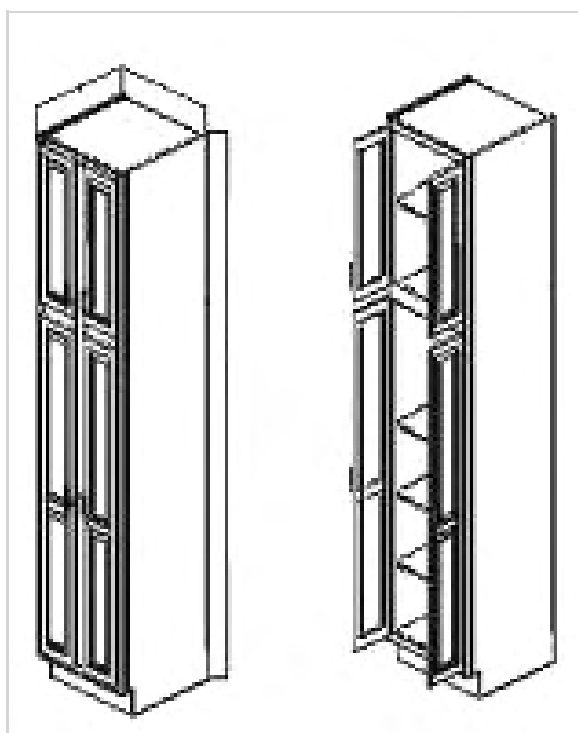

LEGACY SUPPLY CONNECTIONS

24"Depth (2) Door Pantry(18" W)

Model	Description	Assembled	Style
UP1884	Utility Pantry Cabinet-18"W 84"T 24"D	-	Mercury Espresso
UP1890	Utility Pantry Cabinet-18"W 90"T 24"D	-	Mercury Espresso
UP1896	Utility Pantry Cabinet-18"W 96"T 24"D	-	Mercury Espresso
UP1893	Utility Pantry Cabinet-18"W 93"T 24"D		Mercury Espresso

24"Depth (4) Door Pantry(24" W)

Model	Description	Assembled	Style
UP2484	Utility Pantry Cabinet-24"W 84"T 24"D	-	Mercury Espresso
UP2490	Utility Pantry Cabinet-24"W 90"T 24"D	-	Mercury Espresso
UP2493	Utility Pantry Cabinet-24"W 93"T 24"D	-	Mercury Espresso
UP2496	Utility Pantry Cabinet-24"W 96"T 24"D		Mercury Espresso
UP3084	Utility Pantry Cabinet-30"W 84"T 24"D	-	Mercury Espresso
UP3090	Utility Pantry Cabinet-30"W 90"T 24"D	-	Mercury Espresso
UP3093	Utility Pantry Cabinet-30"W 93"T 24"D		Mercury Espresso
UP3096	Utility Pantry Cabinet-30"W 96"T 24"D	-	Mercury Espresso