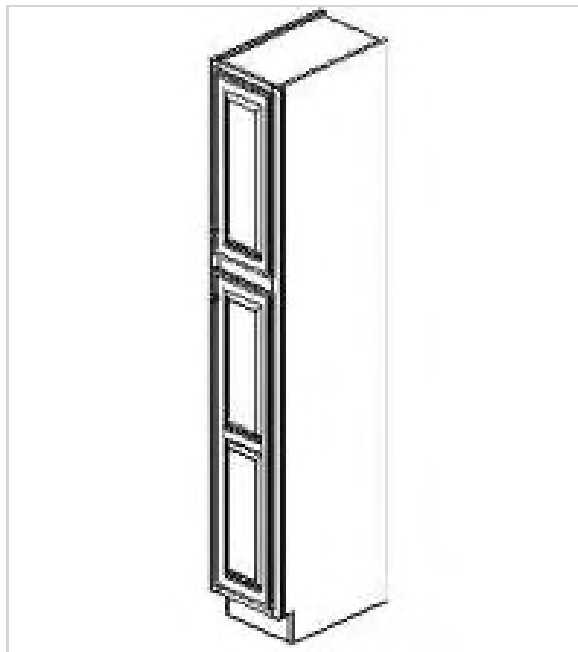

LEGACY SUPPLY CONNECTIONS

24"Depth (2) Door Pantry(18" W)

Model	Description	Assembled	Style
UP1884	Utility Pantry Cabinet-18"W 84"T 24"D	-	Mercury Espresso
UP1890	Utility Pantry Cabinet-18"W 90"T 24"D	-	Mercury Espresso
UP1896	Utility Pantry Cabinet-18"W 96"T 24"D	-	Mercury Espresso
UP1893	Utility Pantry Cabinet-18"W 93"T 24"D		Mercury Espresso

24"Depth (4) Door Pantry(24" W)

Model	Description	Assembled	Style
UP2484	Utility Pantry Cabinet-24"W 84"T 24"D	-	Mercury Espresso
UP2490	Utility Pantry Cabinet-24"W 90"T 24"D	-	Mercury Espresso
UP2493	Utility Pantry Cabinet-24"W 93"T 24"D	-	Mercury Espresso
UP2496	Utility Pantry Cabinet-24"W 96"T 24"D		Mercury Espresso
UP3084	Utility Pantry Cabinet-30"W 84"T 24"D	-	Mercury Espresso
UP3090	Utility Pantry Cabinet-30"W 90"T 24"D	-	Mercury Espresso
UP3093	Utility Pantry Cabinet-30"W 93"T 24"D		Mercury Espresso
UP3096	Utility Pantry Cabinet-30"W 96"T 24"D	-	Mercury Espresso