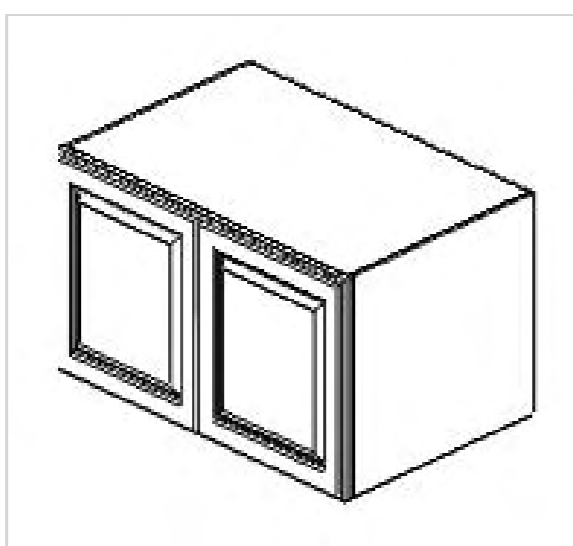

## 12" Deep Bridge Cabinet - 2 doors

Model	Description	Assembled	Style
W3012	Bridge Cabinet-30"W 12"T 12"D	-	Mercury Espresso
W3015	Bridge Cabinet-30"W 15"T 12"D	-	Mercury Espresso
W3018	Bridge Cabinet-30"W 18"T 12"D	-	Mercury Espresso
W3024	Bridge Cabinet-30"W 24"T 12"D	-	Mercury Espresso
W3315	Bridge Cabinet-33"W 15"T 12"D	-	Mercury Espresso
W3324	Bridge Cabinet-33"W 24"T 12"D	-	Mercury Espresso
W3612	Bridge Cabinet-36"W 12"T 12"D	-	Mercury Espresso
W3615	Bridge Cabinet-36"W 15"T 12"D	-	Mercury Espresso
W3618	Bridge Cabinet-36"W 18"T 12"D	-	Mercury Espresso
W3624	Bridge Cabinet-36"W 24"T 12"D	-	Mercury Espresso
W2418	Bridge Cabinet-24"W 18"T 12"D	-	Mercury Espresso
W2424	Bridge Cabinet-24"W 24"T 12"D	-	Mercury Espresso

## 24" Deep Bridge Cabinet - 2 doors

Model	Description	Assembled	Style
W361224	Bridge Cabinet-36 "W 12"T 24"D	-	Mercury Espresso
W361824	Bridge Cabinet-36 "W 18"T 24"D	-	Mercury Espresso
W362124	Bridge Cabinet-36"W 21"T 24"D	-	Mercury Espresso
W362424	Bridge Cabinet-36 "W 24"T 24"D	-	Mercury Espresso