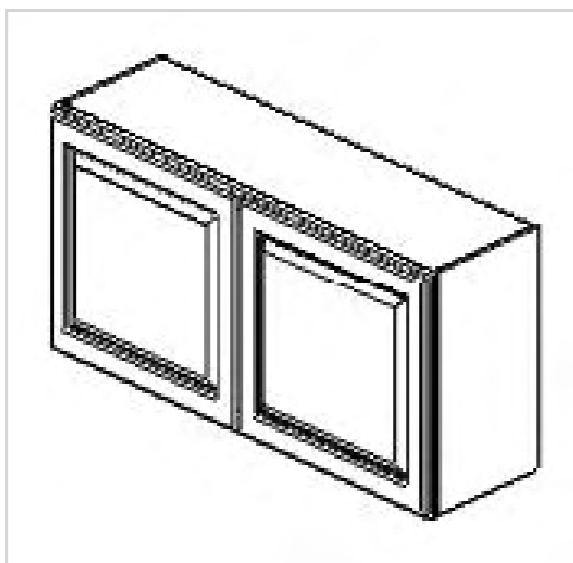

## 12" Deep Bridge Cabinet - 2 doors

Model	Description	Assembled	Style
W3012	Bridge Cabinet-30"W 12"T 12"D	-	Mercury Espresso
W3015	Bridge Cabinet-30"W 15"T 12"D	-	Mercury Espresso
W3018	Bridge Cabinet-30"W 18"T 12"D	-	Mercury Espresso
W3024	Bridge Cabinet-30"W 24"T 12"D	-	Mercury Espresso
W3315	Bridge Cabinet-33"W 15"T 12"D	-	Mercury Espresso
W3324	Bridge Cabinet-33"W 24"T 12"D	-	Mercury Espresso
W3612	Bridge Cabinet-36"W 12"T 12"D	-	Mercury Espresso
W3615	Bridge Cabinet-36"W 15"T 12"D	-	Mercury Espresso
W3618	Bridge Cabinet-36"W 18"T 12"D	-	Mercury Espresso
W3624	Bridge Cabinet-36"W 24"T 12"D	-	Mercury Espresso
W2418	Bridge Cabinet-24"W 18"T 12"D	-	Mercury Espresso
W2424	Bridge Cabinet-24"W 24"T 12"D	-	Mercury Espresso

## 24" Deep Bridge Cabinet - 2 doors

Model	Description	Assembled	Style
W361224	Bridge Cabinet-36 "W 12"T 24"D	-	Mercury Espresso
W361824	Bridge Cabinet-36 "W 18"T 24"D	-	Mercury Espresso
W362124	Bridge Cabinet-36"W 21"T 24"D	-	Mercury Espresso
W362424	Bridge Cabinet-36 "W 24"T 24"D	-	Mercury Espresso