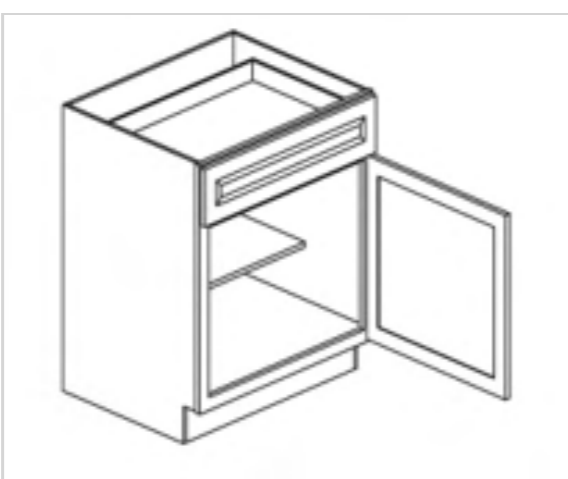

## Single Drawer Single Door Base Cabinet

Model	Description	Assembled	Style
B12	Base Cabinet-12"W 34 1/2"T 24"D	-	Mercury Espresso
B15	Base Cabinet-15"W 34 1/2"T 24"D	-	Mercury Espresso
B18	Base Cabinet-18"W 34 1/2"T 24"D	-	Mercury Espresso
B18-TR	Fits: B18-Solid wood tray,2trash bins and hardware	-	Mercury Espresso
B21	Base Cabinet-21"W 34 1/2"T 24"D	-	Mercury Espresso

## Single Drawer Double Doors Base Cabinet

Model	Description	Assembled	Style
B24	Base Cabinet-24"W 34"T 24"D	-	Mercury Espresso
B27	Base Cabinet-27"W 34"T 24"D	-	Mercury Espresso
B30	Base Cabinet-30"W 34"T 24"D	-	Mercury Espresso
B33	Base Cabinet-33"W 34"T 24"D	-	Mercury Espresso

## Double Drawers Double Doors Base Cabinet

Model	Description	Assembled	Style
B36	Base Cabinet-36"W 34"T 24"D	-	Mercury Espresso

## False Front and Double Doors Sink Base Cabinet

Model	Description	Assembled	Style
SB30	Base Cabinet-30"W 34 1/2"T 24"D	-	Mercury Espresso