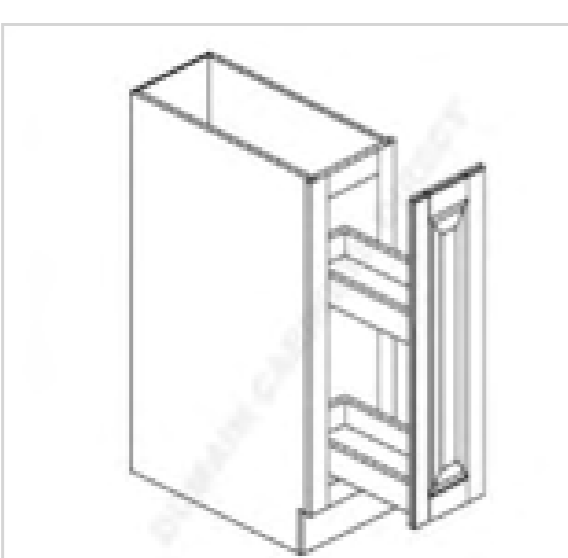

Single Door -Condiment tank

Model	Description	Assembled	Style
BSR09	Base Cabinet-09"W 34 1/2"T 24"D	-	Mercury Espresso