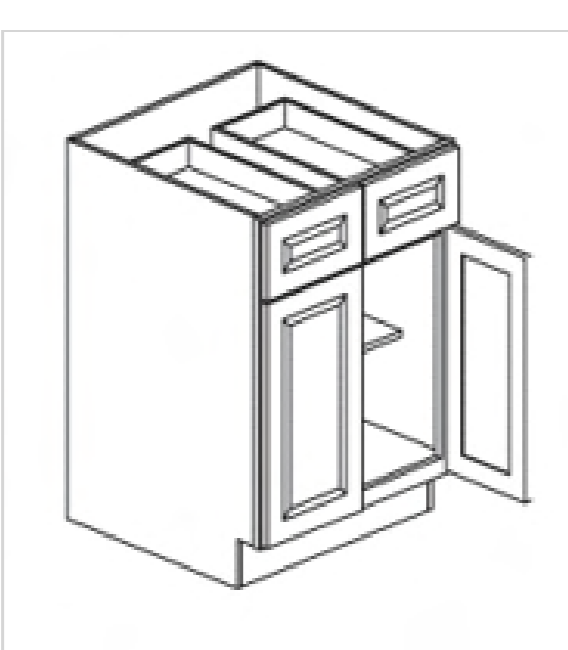

## Single Drawer Single Door Base Cabinet

Model	Description	Assembled	Style
B12	Base Cabinet-12"W 34 1/2"T 24"D	-	Mercury Espresso
B15	Base Cabinet-15"W 34 1/2"T 24"D	-	Mercury Espresso
B18	Base Cabinet-18"W 34 1/2"T 24"D	-	Mercury Espresso
B18-TR	Fits: B18-Solid wood tray,2trash bins and hardware	-	Mercury Espresso
B21	Base Cabinet-21"W 34 1/2"T 24"D	-	Mercury Espresso

## Single Drawer Double Doors Base Cabinet

Model	Description	Assembled	Style
B24	Base Cabinet-24"W 34"T 24"D	-	Mercury Espresso
B27	Base Cabinet-27"W 34"T 24"D	-	Mercury Espresso
B30	Base Cabinet-30"W 34"T 24"D	-	Mercury Espresso
B33	Base Cabinet-33"W 34"T 24"D	-	Mercury Espresso

## Double Drawers Double Doors Base Cabinet

Model	Description	Assembled	Style
B36	Base Cabinet-36"W 34"T 24"D	-	Mercury Espresso

## False Front and Double Doors Sink Base Cabinet

Model	Description	Assembled	Style
SB30	Base Cabinet-30"W 34 1/2"T 24"D	-	Mercury Espresso