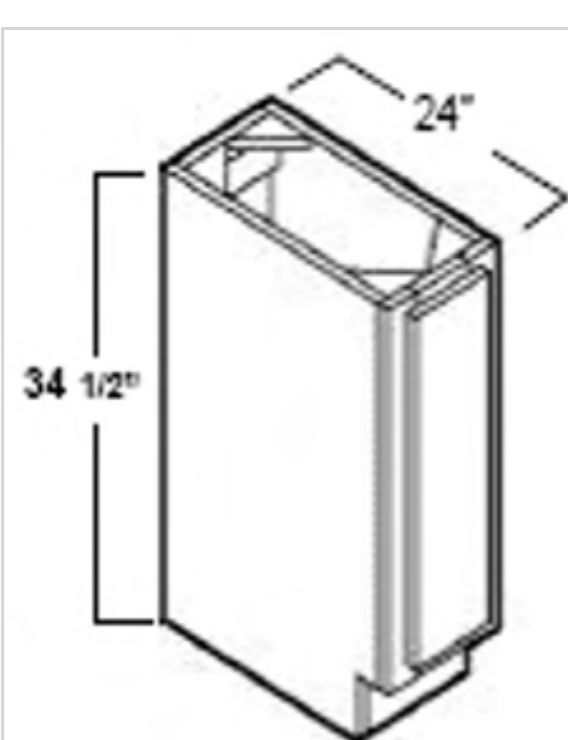

Single Door Base Cabinet

Model	Description	Assembled	Style
B09	Base Cabinet-09"W 34 1/2"T 24"D	-	Mercury Espresso