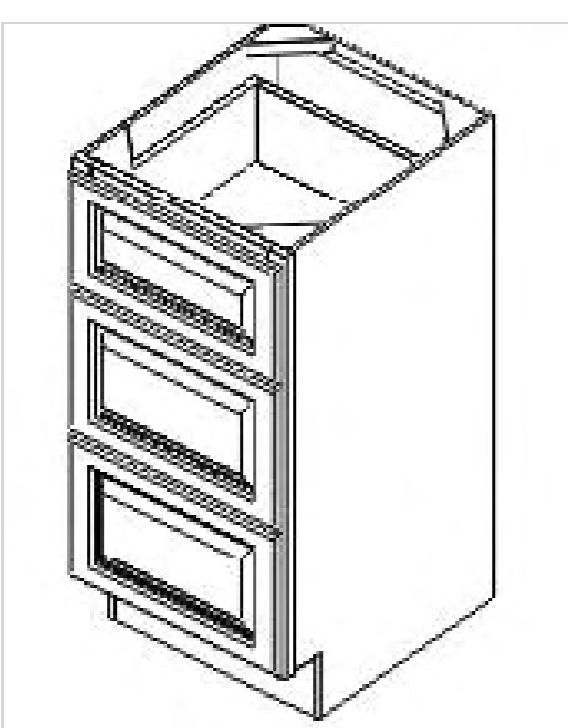

Drawer Bank Base-3 Drawers

Model	Description	Assembled	Style
3DB12	Base Cabinet-12"W 34 1/2"T 24"D	-	Mercury Espresso
3DB15	Base Cabinet-15"W 34 1/2"T 24"D	-	Mercury Espresso
3DB18	Base Cabinet-18"W 34 1/2"T 24"D	-	Mercury Espresso
3DB21	Base Cabinet-21"W 34 1/2"T 24"D	-	Mercury Espresso
3DB24	Base Cabinet-24"W 34 1/2"T 24"D	-	Mercury Espresso
3DB30	Base Cabinet-30"W 34 1/2"T 24"D	-	Mercury Espresso
3DB36	Base Cabinet-36"W 34 1/2"T 24"D	-	Mercury Espresso