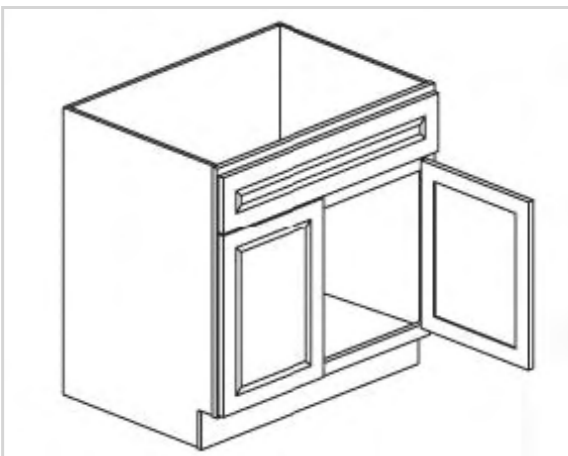

## Single Drawer Single Door Base Cabinet

Model	Description	Assembled	Style
B12	Base Cabinet-12"W 34 1/2"T 24"D	-	Mercury Espresso
B15	Base Cabinet-15"W 34 1/2"T 24"D	-	Mercury Espresso
B18	Base Cabinet-18"W 34 1/2"T 24"D	-	Mercury Espresso
B18-TR	Fits: B18-Solid wood tray,2trash bins and hardware	-	Mercury Espresso
B21	Base Cabinet-21"W 34 1/2"T 24"D	-	Mercury Espresso

## Single Drawer Double Doors Base Cabinet

Model	Description	Assembled	Style
B24	Base Cabinet-24"W 34"T 24"D	-	Mercury Espresso
B27	Base Cabinet-27"W 34"T 24"D	-	Mercury Espresso
B30	Base Cabinet-30"W 34"T 24"D	-	Mercury Espresso
B33	Base Cabinet-33"W 34"T 24"D	-	Mercury Espresso

## Double Drawers Double Doors Base Cabinet

Model	Description	Assembled	Style
B36	Base Cabinet-36"W 34"T 24"D	-	Mercury Espresso

## False Front and Double Doors Sink Base Cabinet

Model	Description	Assembled	Style
SB30	Base Cabinet-30"W 34 1/2"T 24"D	-	Mercury Espresso