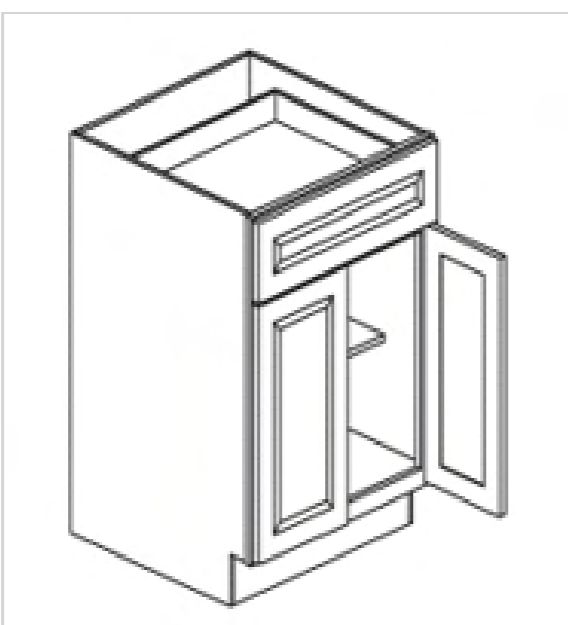

## Single Drawer Single Door Base Cabinet

Model	Description	Assembled	Style
B12	Base Cabinet-12"W 34 1/2"T 24"D	-	Mercury Espresso
B15	Base Cabinet-15"W 34 1/2"T 24"D	-	Mercury Espresso
B18	Base Cabinet-18"W 34 1/2"T 24"D	-	Mercury Espresso
B18-TR	Fits: B18-Solid wood tray,2trash bins and hardware	-	Mercury Espresso
B21	Base Cabinet-21"W 34 1/2"T 24"D	-	Mercury Espresso

## Single Drawer Double Doors Base Cabinet

Model	Description	Assembled	Style
B24	Base Cabinet-24"W 34"T 24"D	-	Mercury Espresso
B27	Base Cabinet-27"W 34"T 24"D	-	Mercury Espresso
B30	Base Cabinet-30"W 34"T 24"D	-	Mercury Espresso
B33	Base Cabinet-33"W 34"T 24"D	-	Mercury Espresso

## Double Drawers Double Doors Base Cabinet

Model	Description	Assembled	Style
B36	Base Cabinet-36"W 34"T 24"D	-	Mercury Espresso

## False Front and Double Doors Sink Base Cabinet

Model	Description	Assembled	Style
SB30	Base Cabinet-30"W 34 1/2"T 24"D	-	Mercury Espresso