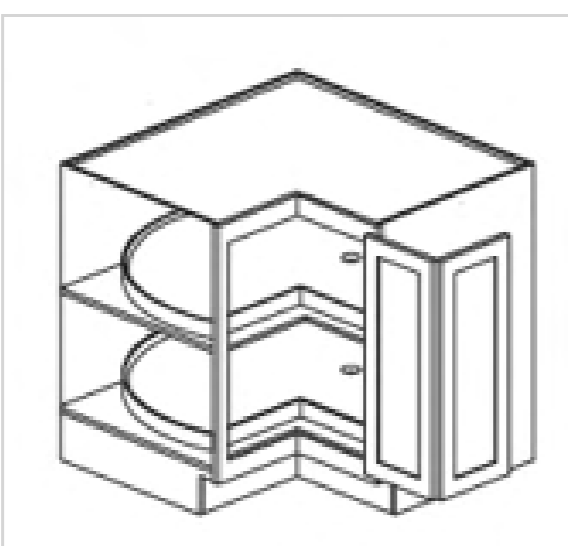

Lazy Susan

Model	Description	Assembled	Style
LS33	Lazy Susan Cabinet-9"door 33"backs 24"sides	One Adjustable Shelf	Mercury Espresso
LS36	Lazy Susan Cabinet-12"doors 36"backs 24"sides	One Adjustable Shelf	Mercury Espresso
LS33KIT	Fit:LS33-Turntables sold separately	-	Mercury Espresso
LS36KIT	Fit:LS36-Turntables sold separately	-	Mercury Espresso