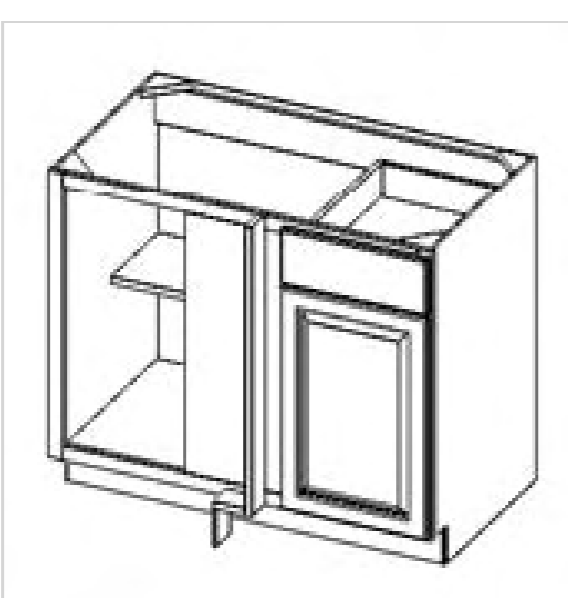

Model	Description	Assembled	Style
BBC36	Base Cabinet-36 "W 34 1/2"T 24"D	-	Mercury Espresso
BBC42	Base Cabinet-42 "W 34 1/2"T 24"D	-	Mercury Espresso