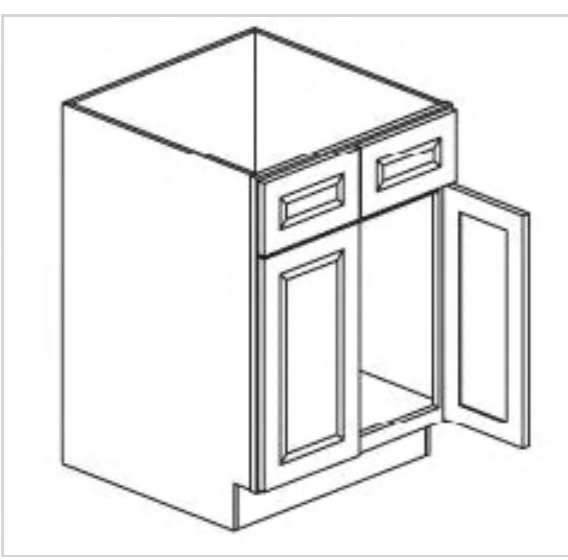

Model	Description	Assembled	Style
SB36	Base Cabinet-36"W 34 1/2"T 24"D	-	Mercury Espresso

Blind Corner Base