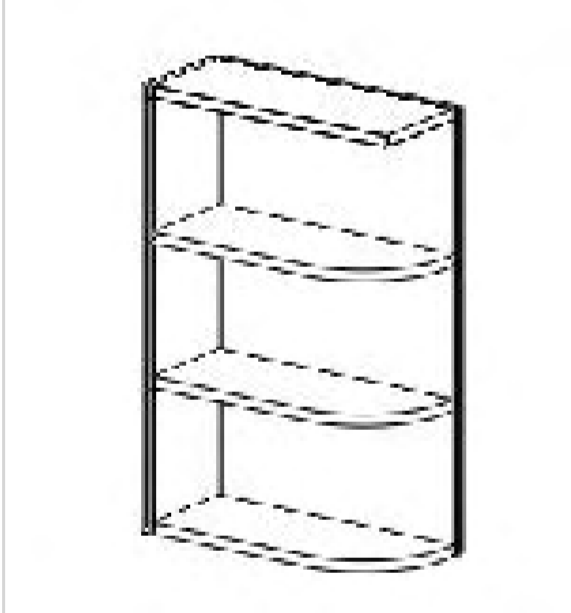

12" Deep Wall Cabinets - 2 doors

Model	Description	Assembled	Style
W2439	Wall Cabinet-24"W 39"T 12"D	-	Mercury Cherry
W3039	Wall Cabinet-30"W 39"T 12"D	-	Mercury Cherry
W3639	Wall Cabinet-36"W 39"T 12"D	-	Mercury Cherry
W2430	Wall Cabinet-24"W 30"T 12"D	-	Mercury Cherry
W2730	Wall Cabinet-27"W 30"T 12"D	-	Mercury Cherry
W3030	Wall Cabinet-30"W 30"T 12"D	-	Mercury Cherry
W3330	Wall Cabinet-33"W 30"T 12"D	-	Mercury Cherry
W3630	Wall Cabinet-36"W 30"T 12"D	-	Mercury Cherry
W2436	Wall Cabinet-24"W 36"T 12"D	-	Mercury Cherry
W2736	Wall Cabinet-27"W 36"T 12"D	-	Mercury Cherry
W3036	Wall Cabinet-30"W 36"T 12"D	-	Mercury Cherry
W3336	Wall Cabinet-33"W 36"T 12"D	-	Mercury Cherry
W3636	Wall Cabinet-36"W 36"T 12"D	-	Mercury Cherry
W2442	Wall Cabinet-24"W 42"T 12"D	-	Mercury Cherry
W2742	Wall Cabinet-27"W 42"T 12"D	-	Mercury Cherry
W3042	Wall Cabinet-30"W 42"T 12"D	-	Mercury Cherry
W3342	Wall Cabinet-33"W 42"T 12"D	-	Mercury Cherry
W3642	Wall Cabinet-36"W 42"T 12"D	-	Mercury Cherry

24" Wall Diagonal Corner

Model	Description	Assembled	Style
WDC2430	Wall Cabinet-24"W 30"T 12"D	-	Mercury Cherry
WDC2436	Wall Cabinet-24"W 36"T 12"D	-	Mercury Cherry
WDC2442	Wall Cabinet-24"W 42"T 12"D	-	Mercury Cherry
WDC2430MD	Wall Mullion Cabinet-24"W 30"T 12"D	Frosted glass door	Mercury Cherry
WDC2436MD	Wall Mullion Cabinet-24"W 36"T 12"D	Frosted glass door	Mercury Cherry
WDC2442MD	Wall Mullion Cabinet-24"W 42"T 12"D	Frosted glass door	Mercury Cherry

27" (Stack) Wall Diagonal Corner

Model	Description	Assembled	Style
WDC2736	Wall Cabinet-27"W 36"T 15"D	-	Mercury Cherry

Wall End Shelf

Model	Description	Assembled	Style
WES0930	Wall Cabinet-09"W 30"T 12"D	-	Mercury Cherry
WES0936	Wall Cabinet-09"W 36"T 12"D	-	Mercury Cherry
WES0942	Wall Cabinet-09"W 42"T 12"D	-	Mercury Cherry
WES1230	Wall Cabinet-12"W 30"T 12"D	-	Mercury Cherry
WES1236	Wall Cabinet-12"W 36"T 12"D	-	Mercury Cherry
WES1242	Wall Cabinet-12"W 42"T 12"D	-	Mercury Cherry