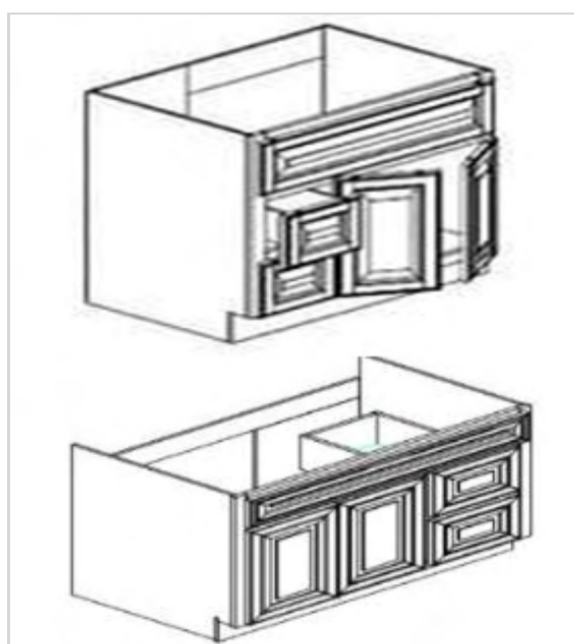

Drawer Vanity Combination Cabinet-4doors 2drawers

Model	Description	Assembled	Style
VSD6021D	Vanity Cabinet-60"W 34 1/2"T 21"D	-	Mercury Cherry
VSD7221D	Vanity Cabinet-72"W 34 1/2"T 21"D	-	Mercury Cherry