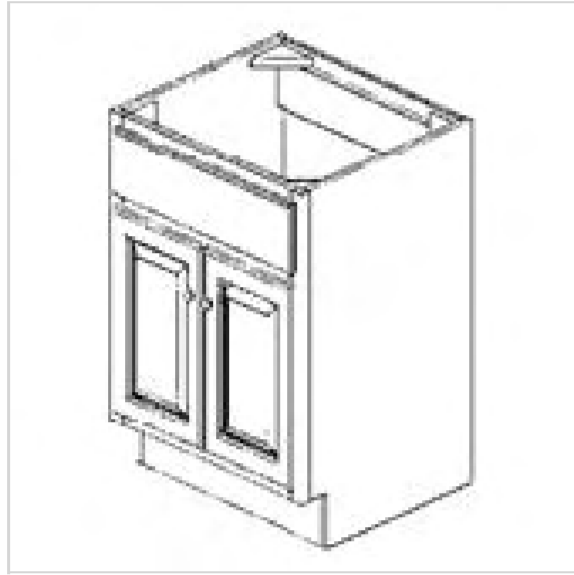

## Vanity Sink Base Cabinets- 2 Doors 1 False Front

Model	Description	Assembled	Style
VS3021	Vanity Cabinet-30"W 34 1/2"T 21"D	-	Mercury Cherry
VS3621	Vanity Cabinet-36"W 34 1/2"T 21"D	-	Mercury Cherry