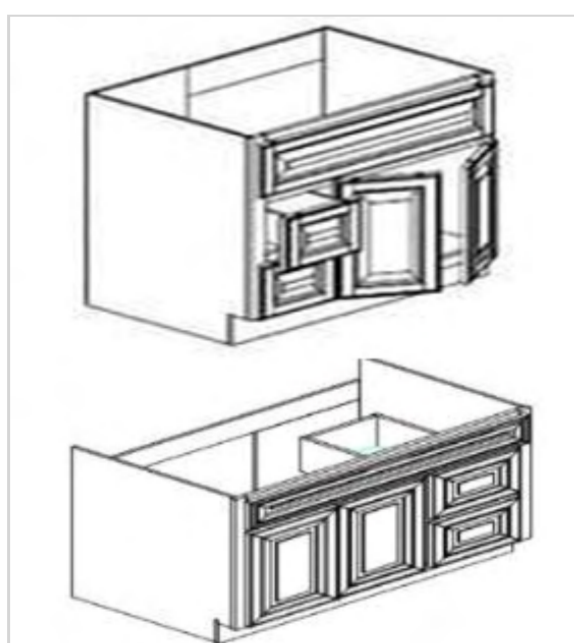

Drawer Vanity Combination Cabinets-2doors

Model	Description	Assembled	Style
VSDR3621	Vanity Cabinet-36"W 34 1/2"T 21"D	-	Mercury Cherry
VSDR4221	Vanity Cabinet-42"W 34 1/2"T 21"D	-	Mercury Cherry