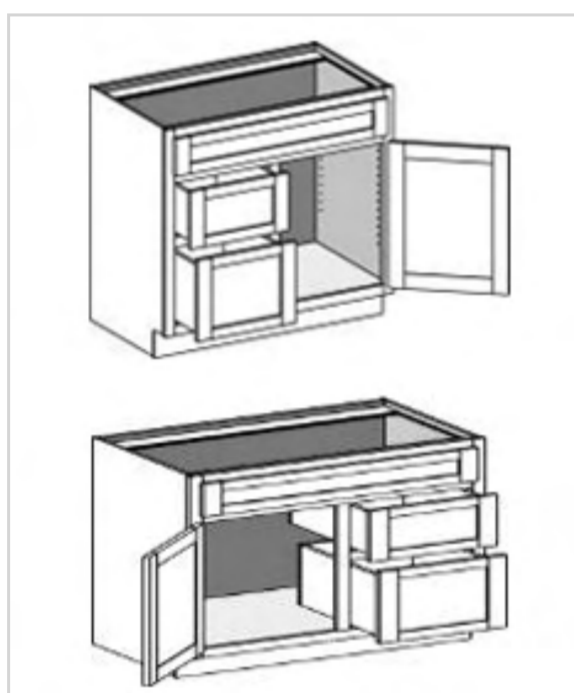

Drawer Vanity Combination Cabinets-1door

Model	Description	Assembled	Style
VSDR3021	Vanity Cabinet-30"W 34 1/2"T 21"D	-	Mercury Cherry
VSDL3021	Vanity Cabinet-30"W 34 1/2"T 21"D	-	Mercury Cherry