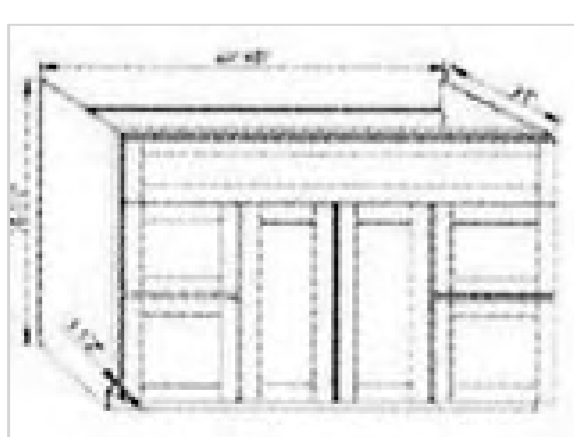

Drawer Vanity Combination Cabinets-2doors 4drawers

Model	Description	Assembled	Style
VSD4821	Vanity Cabinet-48"W 34 1/2"T 21"D	-	Mercury Cherry
VSD6021S	Vanity Cabinet-60"W 34 1/2"T 21"D	-	Mercury Cherry