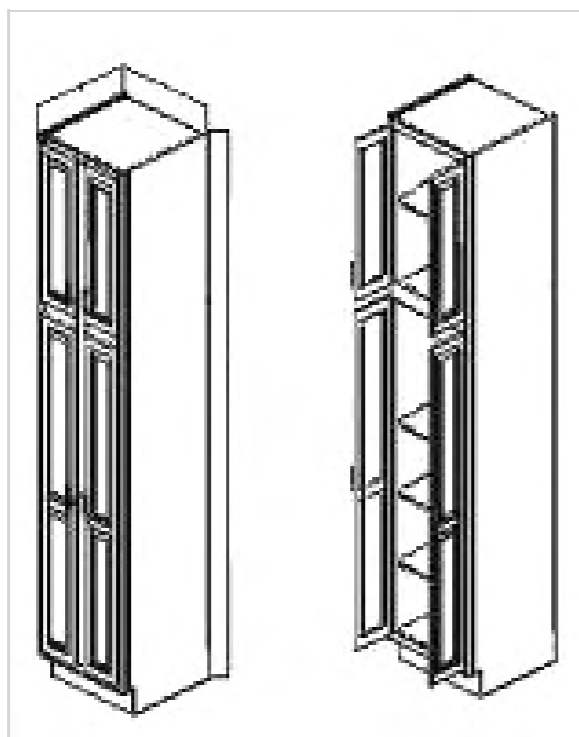

LEGACY SUPPLY CONNECTIONS

24"Depth (2) Door Pantry(18" W)

Model	Description	Assembled	Style
UP1884	Utility Pantry Cabinet-18"W 84"T 24"D	-	Mercury Cherry
UP1890	Utility Pantry Cabinet-18"W 90"T 24"D	-	Mercury Cherry
UP1896	Utility Pantry Cabinet-18"W 96"T 24"D	-	Mercury Cherry
UP1893	Utility Pantry Cabinet-18"W 93"T 24"D		Mercury Cherry

24"Depth (4) Door Pantry(24" W)

Model	Description	Assembled	Style
UP2484	Utility Pantry Cabinet-24"W 84"T 24"D	-	Mercury Cherry
UP2490	Utility Pantry Cabinet-24"W 90"T 24"D	-	Mercury Cherry
UP2493	Utility Pantry Cabinet-24"W 93"T 24"D	-	Mercury Cherry
UP2496	Utility Pantry Cabinet-24"W 96"T 24"D		Mercury Cherry
UP3084	Utility Pantry Cabinet-30"W 84"T 24"D	-	Mercury Cherry
UP3090	Utility Pantry Cabinet-30"W 90"T 24"D	-	Mercury Cherry
UP3093	Utility Pantry Cabinet-30"W 93"T 24"D		Mercury Cherry
UP3096	Utility Pantry Cabinet-30"W 96"T 24"D	-	Mercury Cherry