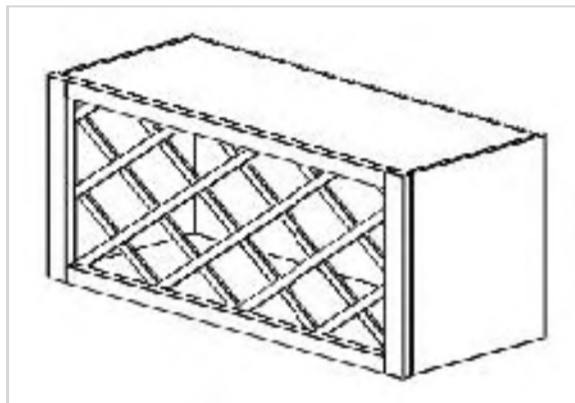

# LEGACY SUPPLY CONNECTIONS

## Wine Rack

Model	Description	Assembled	Style
WR3015	30"W 15"T 12"D	-	Mercury Cherry
WR3018	30"W 18"T 12"D	-	Mercury Cherry

## Microwave Shelf

Model	Description	Assembled	Style
MC3018	30" W 18" T 18" D	-	Mercury Cherry

## Stem Glass Holder

Model	Description	Assembled	Style
SGH30	30"W 1"T 12"D	-	Mercury Cherry