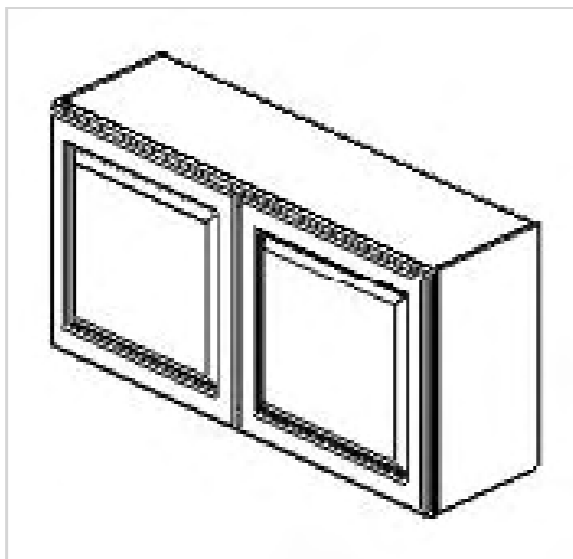

LEGACY SUPPLY CONNECTIONS

12" Deep Bridge Cabinet - 2 doors

Model	Description	Assembled	Style
W3012	Bridge Cabinet-30"W 12"T 12"D	-	Mercury Cherry
W3015	Bridge Cabinet-30"W 15"T 12"D	-	Mercury Cherry
W3018	Bridge Cabinet-30"W 18"T 12"D	-	Mercury Cherry
W3024	Bridge Cabinet-30"W 24"T 12"D	-	Mercury Cherry
W3315	Bridge Cabinet-33"W 15"T 12"D	-	Mercury Cherry
W3324	Bridge Cabinet-33"W 24"T 12"D	-	Mercury Cherry
W3612	Bridge Cabinet-36"W 12"T 12"D	-	Mercury Cherry
W3615	Bridge Cabinet-36"W 15"T 12"D	-	Mercury Cherry
W3618	Bridge Cabinet-36"W 18"T 12"D	-	Mercury Cherry
W3624	Bridge Cabinet-36"W 24"T 12"D	-	Mercury Cherry
W2418	Bridge Cabinet-24"W 18"T 12"D	-	Mercury Cherry
W2424	Bridge Cabinet-24"W 24"T 12"D	-	Mercury Cherry

24" Deep Bridge Cabinet - 2 doors

Model	Description	Assembled	Style
W361224	Bridge Cabinet-36 "W 12"T 24"D	-	Mercury Cherry
W361824	Bridge Cabinet-36 "W 18"T 24"D	-	Mercury Cherry
W362124	Bridge Cabinet-36"W 21"T 24"D	-	Mercury Cherry
W362424	Bridge Cabinet-36 "W 24"T 24"D	-	Mercury Cherry