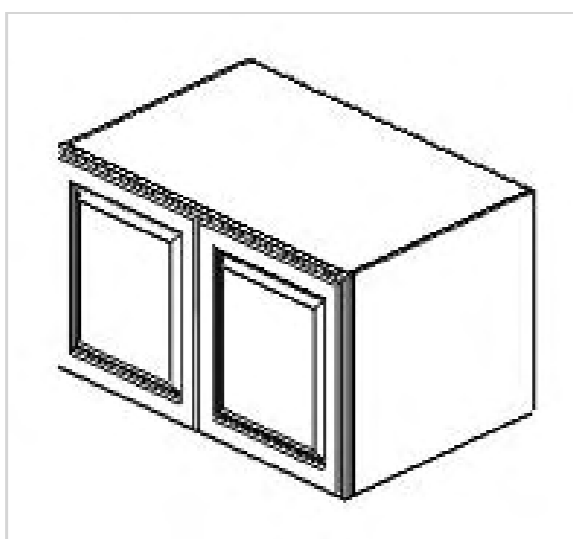

LEGACY SUPPLY CONNECTIONS

12" Deep Bridge Cabinet - 2 doors

Model	Description	Assembled	Style
W3012	Bridge Cabinet-30"W 12"T 12"D	-	Mercury Cherry
W3015	Bridge Cabinet-30"W 15"T 12"D	-	Mercury Cherry
W3018	Bridge Cabinet-30"W 18"T 12"D	-	Mercury Cherry
W3024	Bridge Cabinet-30"W 24"T 12"D	-	Mercury Cherry
W3315	Bridge Cabinet-33"W 15"T 12"D	-	Mercury Cherry
W3324	Bridge Cabinet-33"W 24"T 12"D	-	Mercury Cherry
W3612	Bridge Cabinet-36"W 12"T 12"D	-	Mercury Cherry
W3615	Bridge Cabinet-36"W 15"T 12"D	-	Mercury Cherry
W3618	Bridge Cabinet-36"W 18"T 12"D	-	Mercury Cherry
W3624	Bridge Cabinet-36"W 24"T 12"D	-	Mercury Cherry
W2418	Bridge Cabinet-24"W 18"T 12"D	-	Mercury Cherry
W2424	Bridge Cabinet-24"W 24"T 12"D	-	Mercury Cherry

24" Deep Bridge Cabinet - 2 doors

Model	Description	Assembled	Style
W361224	Bridge Cabinet-36 "W 12"T 24"D	-	Mercury Cherry
W361824	Bridge Cabinet-36 "W 18"T 24"D	-	Mercury Cherry
W362124	Bridge Cabinet-36"W 21"T 24"D	-	Mercury Cherry
W362424	Bridge Cabinet-36 "W 24"T 24"D	-	Mercury Cherry