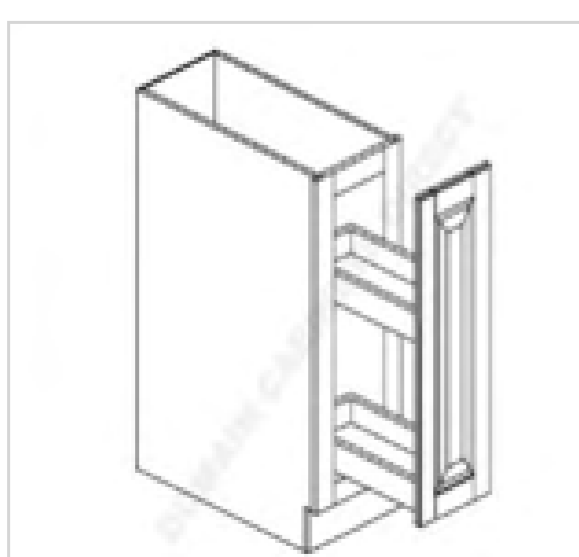

Model	Description	Assembled	Style
BSR09	Base Cabinet-09"W 34 1/2"T 24"D	-	Mercury Cherry