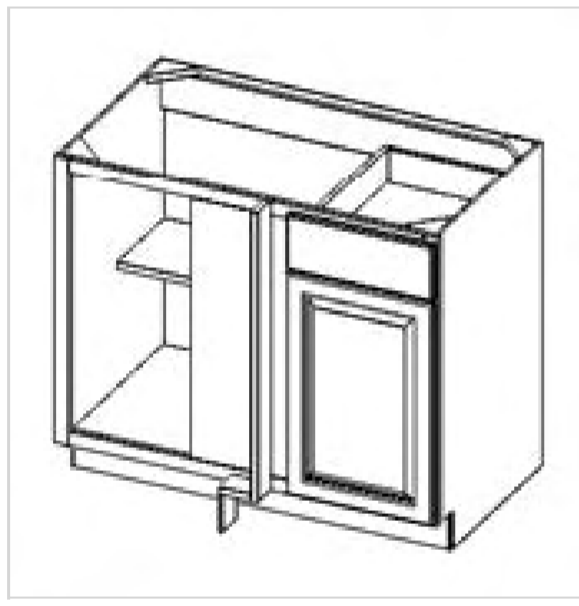

Model	Description	Assembled	Style
BBC36	Base Cabinet-36"W 34 1/2"T 24"D	-	Mercury Cherry
BBC42	Base Cabinet-42"W 34 1/2"T 24"D	-	Mercury Cherry