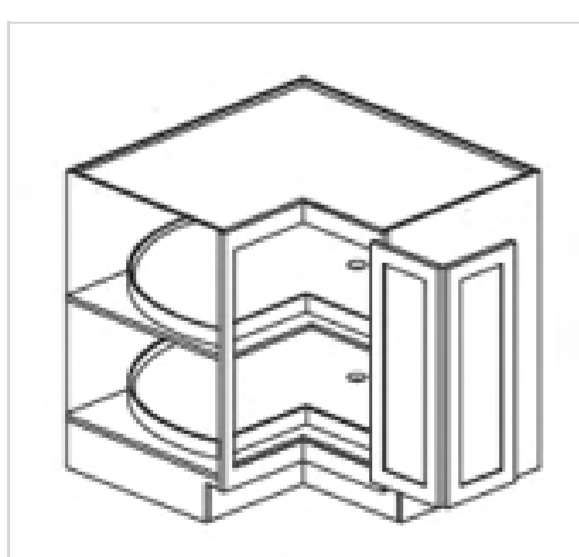

Lazy Susan

Model	Description	Assembled	Style
LS33	Lazy Susan Cabinet-9"door 33"backs 24"sides	One Adjustable Shelf	Mercury Cherry
LS36	Lazy Susan Cabinet-12"doors 36"backs 24"sides	One Adjustable Shelf	Mercury Cherry
LS33KIT	Fit:LS33-Turntables sold separately	-	Mercury Cherry
LS36KIT	Fit:LS36-Turntables sold separately	-	Mercury Cherry