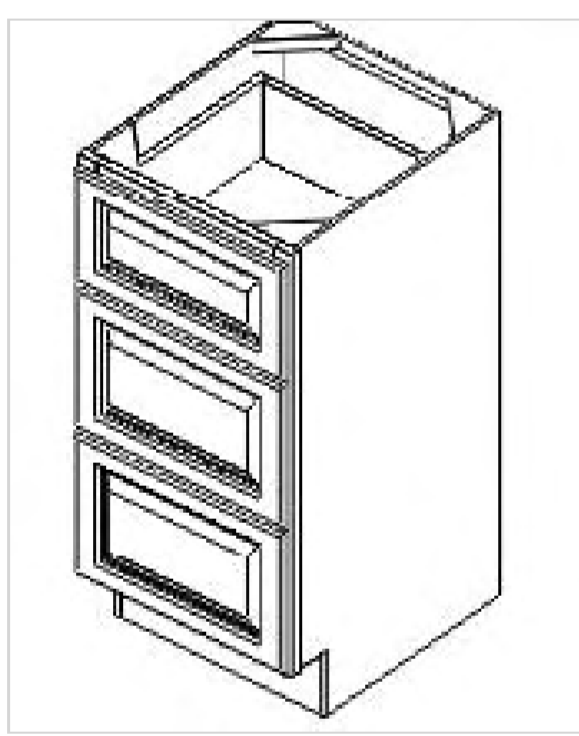

Drawer Bank Base-3 Drawers

Model	Description	Assembled	Style
3DB12	Base Cabinet-12"W 34 1/2"T 24"D	-	Mercury Cherry
3DB15	Base Cabinet-15"W 34 1/2"T 24"D	-	Mercury Cherry
3DB18	Base Cabinet-18"W 34 1/2"T 24"D	-	Mercury Cherry
3DB21	Base Cabinet-21"W 34 1/2"T 24"D	-	Mercury Cherry
3DB24	Base Cabinet-24"W 34 1/2"T 24"D	-	Mercury Cherry
3DB30	Base Cabinet-30"W 34 1/2"T 24"D	-	Mercury Cherry
3DB36	Base Cabinet-36"W 34 1/2"T 24"D	-	Mercury Cherry