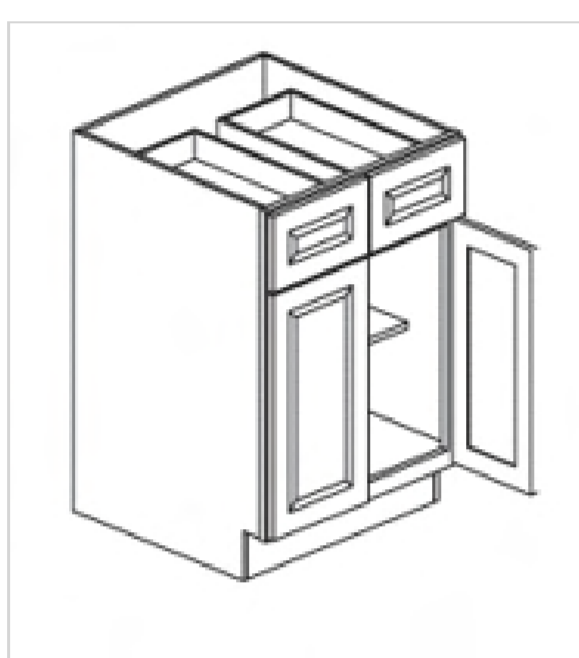

## Single Drawer Single Door Base Cabinet

Model	Description	Assembled	Style
B12	Base Cabinet-12"W 34 1/2"T 24"D	-	Mercury Cherry
B15	Base Cabinet-15"W 34 1/2"T 24"D	-	Mercury Cherry
B18	Base Cabinet-18"W 34 1/2"T 24"D	-	Mercury Cherry
B18-TR	Fits: B18-Solid wood tray,2trash bins and hardware	-	Mercury Cherry
B21	Base Cabinet-21"W 34 1/2"T 24"D	-	Mercury Cherry

## Single Drawer Double Doors Base Cabinet

Model	Description	Assembled	Style
B24	Base Cabinet-24"W 34"T 24"D	-	Mercury Cherry
B27	Base Cabinet-27"W 34"T 24"D	-	Mercury Cherry
B30	Base Cabinet-30"W 34"T 24"D	-	Mercury Cherry
B33	Base Cabinet-33"W 34"T 24"D	-	Mercury Cherry

## Double Drawers Double Doors Base Cabinet

Model	Description	Assembled	Style
B36	Base Cabinet-36"W 34"T 24"D	-	Mercury Cherry

## False Front and Double Doors Sink Base Cabinet

Model	Description	Assembled	Style
SB30	Base Cabinet-30"W 34 1/2"T 24"D	-	Mercury Cherry