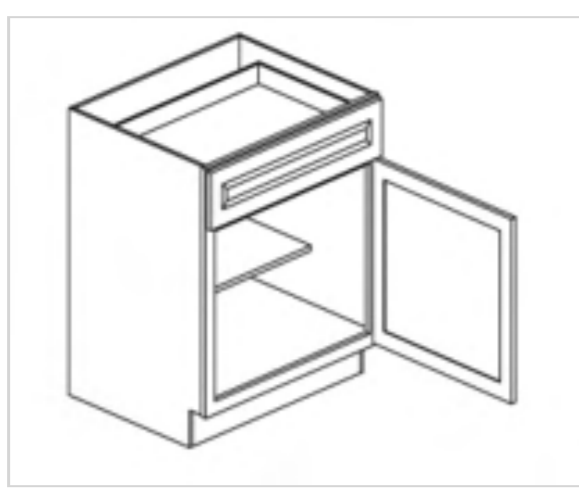

## Single Drawer Single Door Base Cabinet

Model	Description	Assembled	Style
B12	Base Cabinet-12"W 34 1/2"T 24"D	-	Mercury Cherry
B15	Base Cabinet-15"W 34 1/2"T 24"D	-	Mercury Cherry
B18	Base Cabinet-18"W 34 1/2"T 24"D	-	Mercury Cherry
B18-TR	Fits: B18-Solid wood tray,2trash bins and hardware	-	Mercury Cherry
B21	Base Cabinet-21"W 34 1/2"T 24"D	-	Mercury Cherry

## Single Drawer Double Doors Base Cabinet

Model	Description	Assembled	Style
B24	Base Cabinet-24"W 34"T 24"D	-	Mercury Cherry
B27	Base Cabinet-27"W 34"T 24"D	-	Mercury Cherry
B30	Base Cabinet-30"W 34"T 24"D	-	Mercury Cherry
B33	Base Cabinet-33"W 34"T 24"D	-	Mercury Cherry