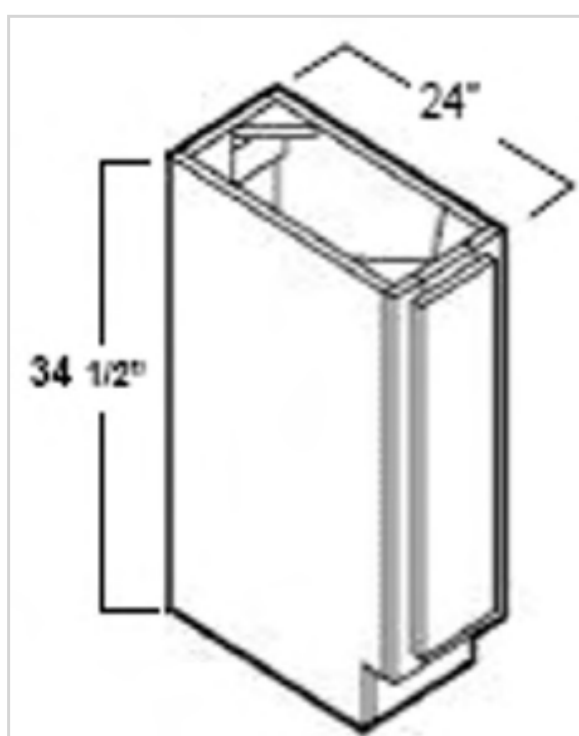

Single Door Base Cabinet

Model	Description	Assembled	Style
B09	Base Cabinet-09"W 34 1/2"T 24"D	-	Mercury Cherry

Single Door -Condiment tank