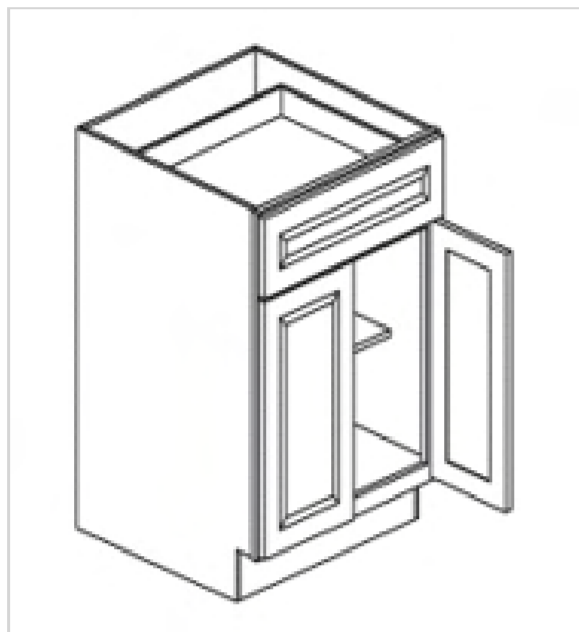

## Single Drawer Single Door Base Cabinet

Model	Description	Assembled	Style
B12	Base Cabinet-12"W 34 1/2"T 24"D	-	Mercury Cherry
B15	Base Cabinet-15"W 34 1/2"T 24"D	-	Mercury Cherry
B18	Base Cabinet-18"W 34 1/2"T 24"D	-	Mercury Cherry
B18-TR	Fits: B18-Solid wood tray,2trash bins and hardware	-	Mercury Cherry
B21	Base Cabinet-21"W 34 1/2"T 24"D	-	Mercury Cherry

## Single Drawer Double Doors Base Cabinet

Model	Description	Assembled	Style
B24	Base Cabinet-24"W 34"T 24"D	-	Mercury Cherry
B27	Base Cabinet-27"W 34"T 24"D	-	Mercury Cherry
B30	Base Cabinet-30"W 34"T 24"D	-	Mercury Cherry
B33	Base Cabinet-33"W 34"T 24"D	-	Mercury Cherry

## Double Drawers Double Doors Base Cabinet

Model	Description	Assembled	Style
B36	Base Cabinet-36"W 34"T 24"D	-	Mercury Cherry

## False Front and Double Doors Sink Base Cabinet

Model	Description	Assembled	Style
SB30	Base Cabinet-30"W 34 1/2"T 24"D	-	Mercury Cherry