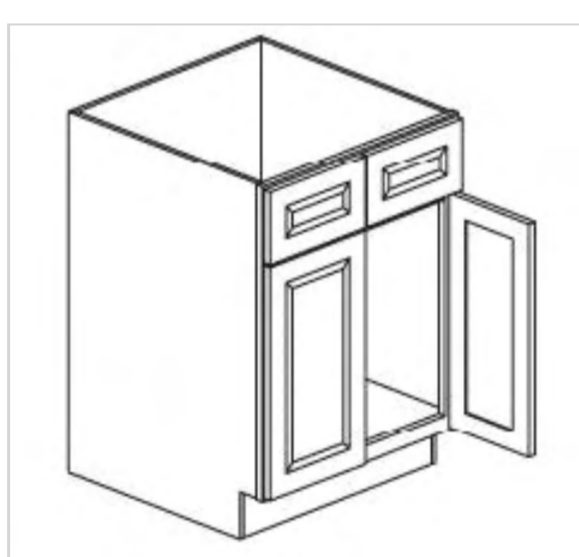

Model	Description	Assembled	Style
SB36	Base Cabinet-36"W 34 1/2"T 24"D	-	Mercury Cherry

Blind Corner Base