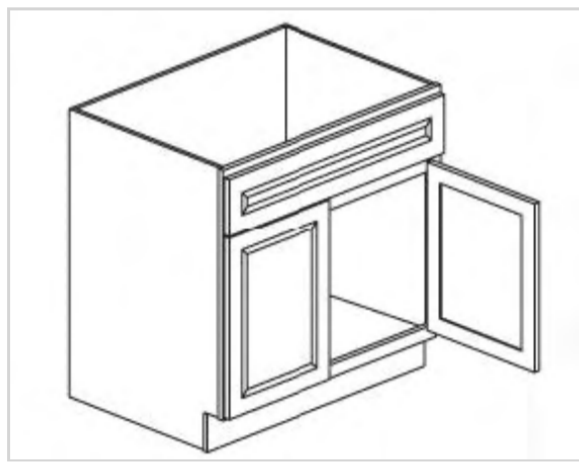

## Single Drawer Single Door Base Cabinet

Model	Description	Assembled	Style
B12	Base Cabinet-12"W 34 1/2"T 24"D	-	Mercury Cherry
B15	Base Cabinet-15"W 34 1/2"T 24"D	-	Mercury Cherry
B18	Base Cabinet-18"W 34 1/2"T 24"D	-	Mercury Cherry
B18-TR	Fits: B18-Solid wood tray,2trash bins and hardware	-	Mercury Cherry
B21	Base Cabinet-21"W 34 1/2"T 24"D	-	Mercury Cherry

## Single Drawer Double Doors Base Cabinet

Model	Description	Assembled	Style
B24	Base Cabinet-24"W 34"T 24"D	-	Mercury Cherry
B27	Base Cabinet-27"W 34"T 24"D	-	Mercury Cherry
B30	Base Cabinet-30"W 34"T 24"D	-	Mercury Cherry
B33	Base Cabinet-33"W 34"T 24"D	-	Mercury Cherry

## Double Drawers Double Doors Base Cabinet

Model	Description	Assembled	Style
B36	Base Cabinet-36"W 34"T 24"D	-	Mercury Cherry

## False Front and Double Doors Sink Base Cabinet

Model	Description	Assembled	Style
SB30	Base Cabinet-30"W 34 1/2"T 24"D	-	Mercury Cherry