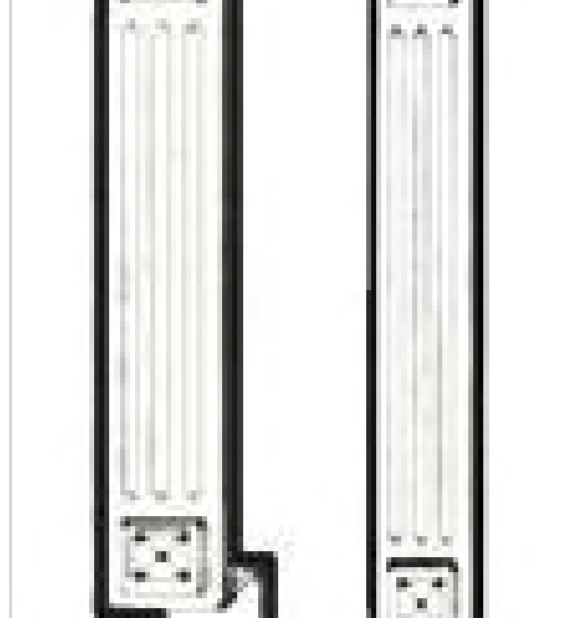

LEGACY SUPPLY CONNECTIONS

Quarter Round

Model	Description	Assembled	Style
QR8	96"×3/4"×3/4"	-	Mercury Cherry

Inside corner molding

Model	Description	Assembled	Style
ICM8	96"×3/4"×3/4"	-	Mercury Cherry

Straight Fillers

Model	Description	Assembled	Style
BF3	Base filler-3"W 34 1/2"T	-	Mercury Cherry
BF6	Base filler-6"W 34 1/2"T	-	Mercury Cherry
F396	Filler-3"W 96"T	-	Mercury Cherry
F696	Filler-6"W 96"T	-	Mercury Cherry
WF339	3"W×39"T	-	Mercury Cherry
WF330	Wall filler 3"W 30"T	-	Mercury Cherry
WF336	Wall filler 3"W 36"T	-	Mercury Cherry
WF342	Wall filler 3"W 42"T	-	Mercury Cherry

Fluted Fillers

Model	Description	Assembled	Style
A30WF	Flutes Base Filler - 3"W 30"T	-	Mercury Cherry
A36WF	Flutes Base Filler - 3"W 36"T	-	Mercury Cherry
A42WF	Flutes Base Filler - 3"W 42"T	-	Mercury Cherry
A3BF	Flutes Base Filler - 3"W 34 1/2"T	-	Mercury Cherry