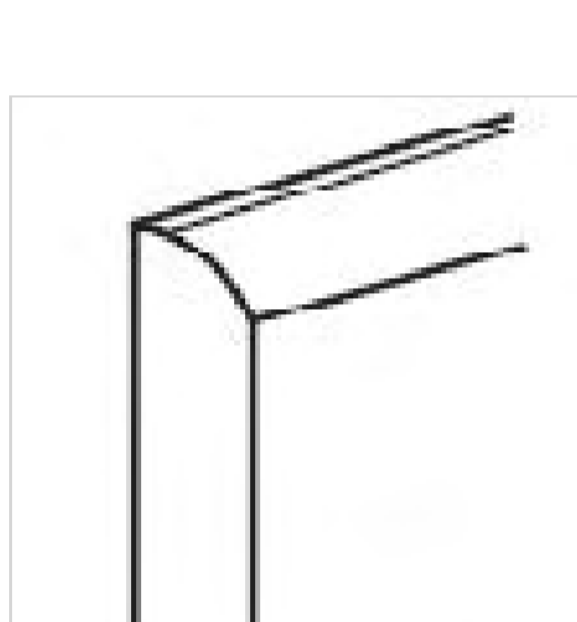

Light Rail Molding

Model	Description	Assembled	Style
LRM8-SH	2 1/4" T × 96" L Shaker Style	-	Mercury Cherry
LRM8	2 1/4" T × 96" L Raised Panel Style	-	Mercury Cherry

Outside Corner Moulding

Model	Description	Assembled	Style
OC8	3/4" × 3/4" × 96"	-	Mercury Cherry

Furniture

Model	Description	Assembled	Style
FBM8	3/4" × 4-1/2" × 96"	-	Mercury Cherry

Arched Valance

Model	Description	Assembled	Style
V37D	6" W 37" L	-	Mercury Cherry
V43D	10" W 43" L	-	Mercury Cherry

Dishwasher Panel