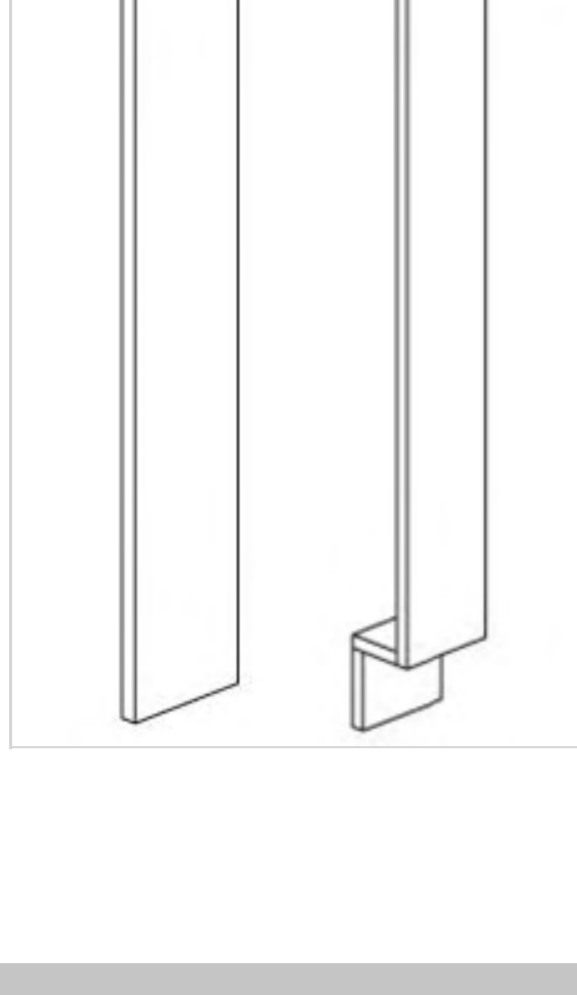

LEGACY SUPPLY CONNECTIONS

Quarter Round

Model	Description	Assembled	Style
QR8	96"×3/4"×3/4"	-	Mercury Cherry

Inside corner molding

Model	Description	Assembled	Style
ICM8	96"×3/4"×3/4"	-	Mercury Cherry

Straight Fillers

Model	Description	Assembled	Style
BF3	Base filler-3"W 34 1/2"T	-	Mercury Cherry
BF6	Base filler-6"W 34 1/2"T	-	Mercury Cherry
F396	Filler-3"W 96"T	-	Mercury Cherry
F696	Filler-6"W 96"T	-	Mercury Cherry
WF339	3"W×39"T	-	Mercury Cherry
WF330	Wall filler 3"W 30"T	-	Mercury Cherry
WF336	Wall filler 3"W 36"T	-	Mercury Cherry
WF342	Wall filler 3"W 42"T	-	Mercury Cherry

Fluted Fillers

Model	Description	Assembled	Style
A30WF	Flutes Base Filler - 3"W 30"T	-	Mercury Cherry
A36WF	Flutes Base Filler - 3"W 36"T	-	Mercury Cherry
A42WF	Flutes Base Filler - 3"W 42"T	-	Mercury Cherry
A3BF	Flutes Base Filler - 3"W 34 1/2"T	-	Mercury Cherry

Skin (s)

Model	Description	Assembled	Style
WSK1230	12" × 30"	-	Mercury Cherry
WSK1236	12" × 36"	-	Mercury Cherry
WSK1239	12" × 39"	-	Mercury Cherry
WSK1242	12" × 42"	-	Mercury Cherry
BSK	24" × 34 1/2"	-	Mercury Cherry
TSK2496	24" × 96"	-	Mercury Cherry
BP4896	48" × 96"	-	Mercury Cherry
BP24*96-3/4	24" × 96"3/4Thick	-	Mercury Cherry
DBP4896	48" × 96" (Beadboard only available in MW-01,MG-02 and VI-05)	-	Mercury Cherry