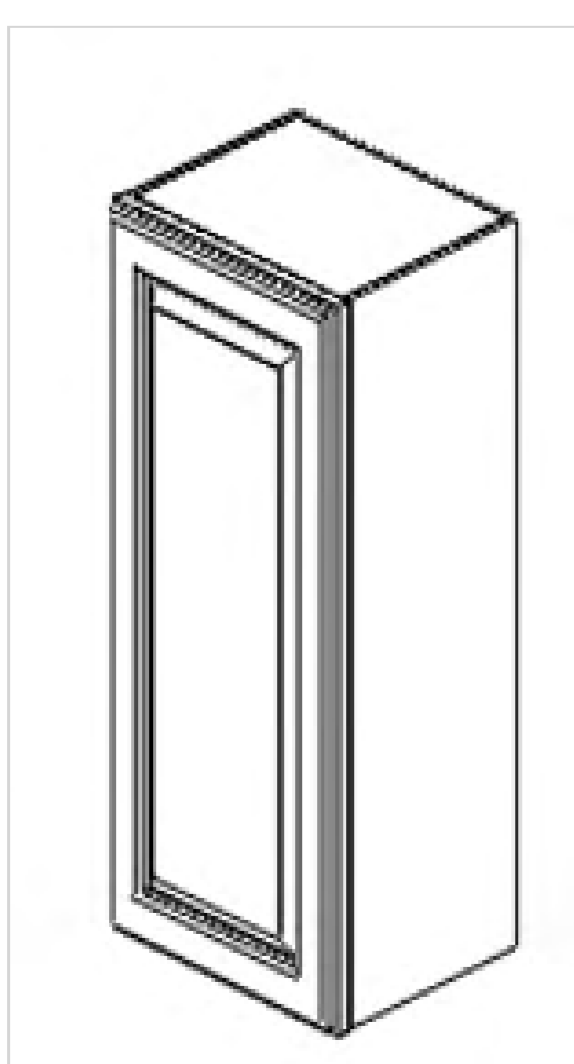

Mullion Cabinet-1door

Model	Description	Assembled	Style
W1830MD	Wall Mullion Cabinets-18"W 30"T 12"D	Frosted glass door	Jupiter Ice
W1836MD	Wall Mullion Cabinets-18"W 36"T 12"D	Frosted glass door	Jupiter Ice
W1842MD	Wall Mullion Cabinets-18"W 42"T 12"D	Frosted glass door	Jupiter Ice