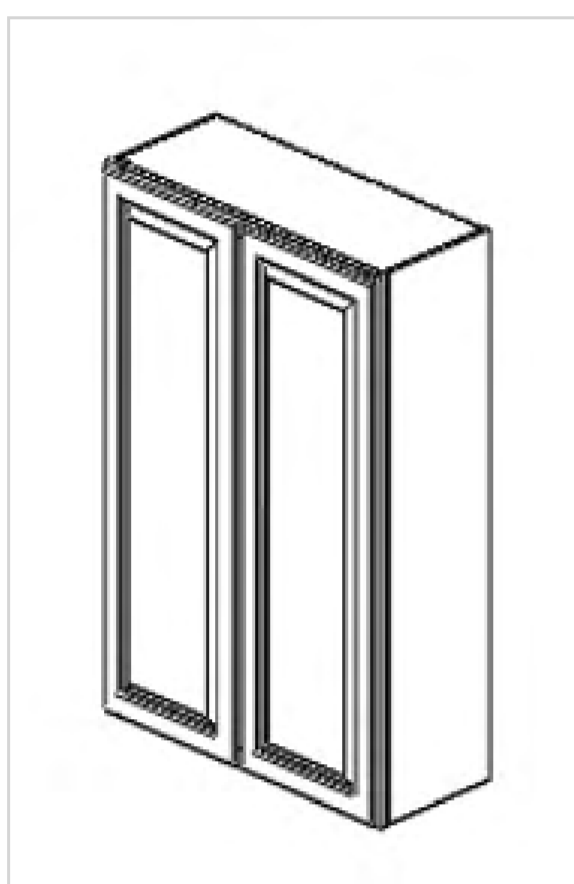

LEGACY SUPPLY CONNECTIONS

12" Deep Wall Cabinets - 1 door

Model	Description	Assembled	Style
W0930	Wall Cabinets-9"W 30"T 12"D	-	Jupiter Ice
W1230	Wall Cabinets-12"W 30"T 12"D	-	Jupiter Ice
W1530	Wall Cabinets-15"W 30"T 12"D	-	Jupiter Ice
W1830	Wall Cabinets-18"W 30"T 12"D	-	Jupiter Ice
W2130	Wall Cabinets-21"W 30"T 12"D	-	Jupiter Ice
W0936	Wall Cabinets-9"W 36"T 12"D	-	Jupiter Ice
W1236	Wall Cabinets-12"W 36"T 12"D	-	Jupiter Ice
W1536	Wall Cabinets-15"W 36"T 12"D	-	Jupiter Ice
W1836	Wall Cabinets-18"W 36"T 12"D	-	Jupiter Ice
W2136	Wall Cabinets-21"W 36"T 12"D	-	Jupiter Ice
W0942	Wall Cabinets-9"W 42"T 12"D	-	Jupiter Ice
W1242	Wall Cabinets-12"W 42"T 12"D	-	Jupiter Ice
W1542	Wall Cabinets-15"W 42"T 12"D	-	Jupiter Ice
W1842	Wall Cabinets-18"W 42"T 12"D	-	Jupiter Ice
W2142	Wall Cabinets-21"W 42"T 12"D	-	Jupiter Ice

12" Deep Wall Cabinets - 2 doors

Model	Description	Assembled	Style
W2430	Wall Cabinet-24"W 30"T 12"D	-	Jupiter Ice
W2730	Wall Cabinet-27"W 30"T 12"D	-	Jupiter Ice
W3030	Wall Cabinet-30"W 30"T 12"D	-	Jupiter Ice
W3330	Wall Cabinet-33"W 30"T 12"D	-	Jupiter Ice
W3630	Wall Cabinet-36"W 30"T 12"D	-	Jupiter Ice
W2436	Wall Cabinet-24"W 36"T 12"D	-	Jupiter Ice
W2736	Wall Cabinet-27"W 36"T 12"D	-	Jupiter Ice
W3036	Wall Cabinet-30"W 36"T 12"D	-	Jupiter Ice
W3336	Wall Cabinet-33"W 36"T 12"D	-	Jupiter Ice
W3636	Wall Cabinet-36"W 36"T 12"D	-	Jupiter Ice
W2442	Wall Cabinet-24"W 42"T 12"D	-	Jupiter Ice
W2742	Wall Cabinet-27"W 42"T 12"D	-	Jupiter Ice
W3042	Wall Cabinet-30"W 42"T 12"D	-	Jupiter Ice
W3342	Wall Cabinet-33"W 42"T 12"D	-	Jupiter Ice
W3642	Wall Cabinet-36"W 42"T 12"D	-	Jupiter Ice