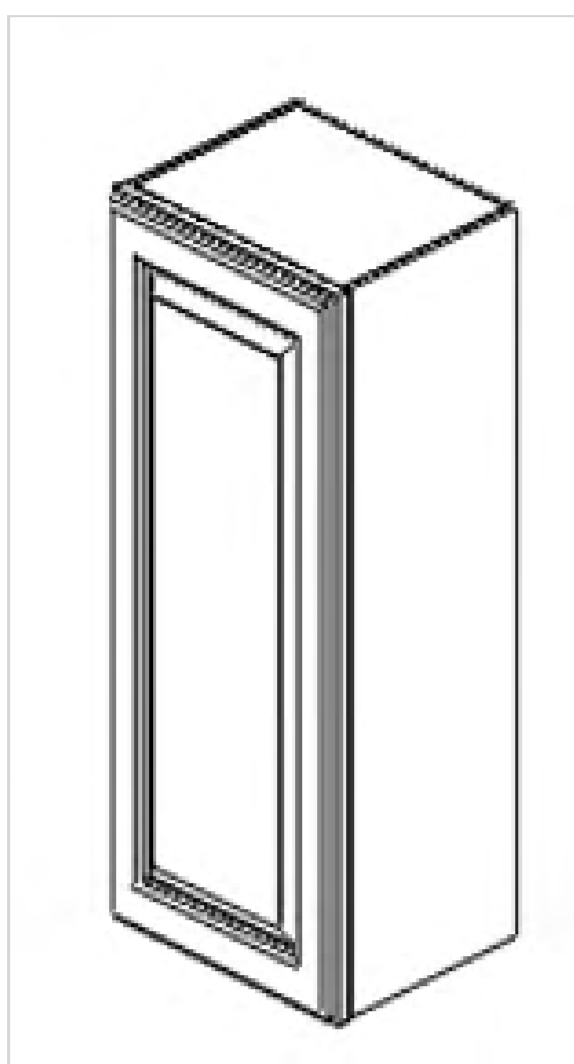

LEGACY SUPPLY CONNECTIONS

12" Deep Wall Cabinets - 1 door

Model	Description	Assembled	Style
W0930	Wall Cabinets-9"W 30"T 12"D	-	Jupiter Ice
W1230	Wall Cabinets-12"W 30"T 12"D	-	Jupiter Ice
W1530	Wall Cabinets-15"W 30"T 12"D	-	Jupiter Ice
W1830	Wall Cabinets-18"W 30"T 12"D	-	Jupiter Ice
W2130	Wall Cabinets-21"W 30"T 12"D	-	Jupiter Ice
W0936	Wall Cabinets-9"W 36"T 12"D	-	Jupiter Ice
W1236	Wall Cabinets-12"W 36"T 12"D	-	Jupiter Ice
W1536	Wall Cabinets-15"W 36"T 12"D	-	Jupiter Ice
W1836	Wall Cabinets-18"W 36"T 12"D	-	Jupiter Ice
W2136	Wall Cabinets-21"W 36"T 12"D	-	Jupiter Ice
W0942	Wall Cabinets-9"W 42"T 12"D	-	Jupiter Ice
W1242	Wall Cabinets-12"W 42"T 12"D	-	Jupiter Ice
W1542	Wall Cabinets-15"W 42"T 12"D	-	Jupiter Ice
W1842	Wall Cabinets-18"W 42"T 12"D	-	Jupiter Ice
W2142	Wall Cabinets-21"W 42"T 12"D	-	Jupiter Ice

12" Deep Wall Cabinets - 2 doors

Model	Description	Assembled	Style
W2430	Wall Cabinet-24"W 30"T 12"D	-	Jupiter Ice
W2730	Wall Cabinet-27"W 30"T 12"D	-	Jupiter Ice
W3030	Wall Cabinet-30"W 30"T 12"D	-	Jupiter Ice
W3330	Wall Cabinet-33"W 30"T 12"D	-	Jupiter Ice
W3630	Wall Cabinet-36"W 30"T 12"D	-	Jupiter Ice
W2436	Wall Cabinet-24"W 36"T 12"D	-	Jupiter Ice
W2736	Wall Cabinet-27"W 36"T 12"D	-	Jupiter Ice
W3036	Wall Cabinet-30"W 36"T 12"D	-	Jupiter Ice
W3336	Wall Cabinet-33"W 36"T 12"D	-	Jupiter Ice
W3636	Wall Cabinet-36"W 36"T 12"D	-	Jupiter Ice
W2442	Wall Cabinet-24"W 42"T 12"D	-	Jupiter Ice
W2742	Wall Cabinet-27"W 42"T 12"D	-	Jupiter Ice
W3042	Wall Cabinet-30"W 42"T 12"D	-	Jupiter Ice
W3342	Wall Cabinet-33"W 42"T 12"D	-	Jupiter Ice
W3642	Wall Cabinet-36"W 42"T 12"D	-	Jupiter Ice