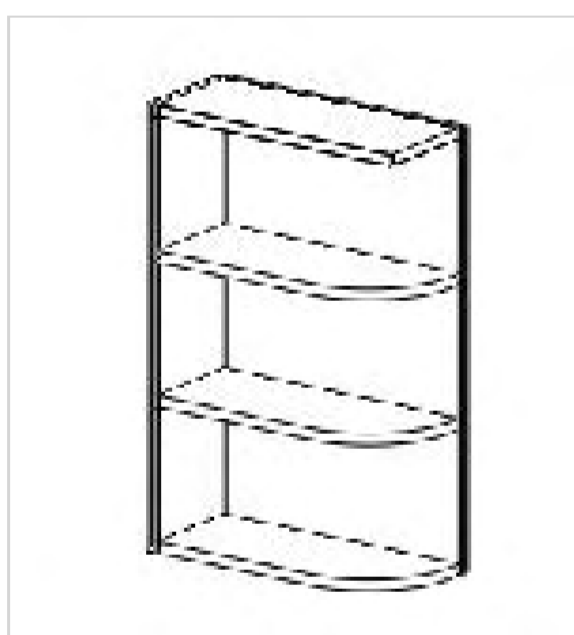

12" Deep Wall Cabinets - 2 doors

Model	Description	Assembled	Style
W2430	Wall Cabinet-24"W 30"T 12"D	-	Jupiter Ice
W2730	Wall Cabinet-27"W 30"T 12"D	-	Jupiter Ice
W3030	Wall Cabinet-30"W 30"T 12"D	-	Jupiter Ice
W3330	Wall Cabinet-33"W 30"T 12"D	-	Jupiter Ice
W3630	Wall Cabinet-36"W 30"T 12"D	-	Jupiter Ice
W2436	Wall Cabinet-24"W 36"T 12"D	-	Jupiter Ice
W2736	Wall Cabinet-27"W 36"T 12"D	-	Jupiter Ice
W3036	Wall Cabinet-30"W 36"T 12"D	-	Jupiter Ice
W3336	Wall Cabinet-33"W 36"T 12"D	-	Jupiter Ice
W3636	Wall Cabinet-36"W 36"T 12"D	-	Jupiter Ice
W2442	Wall Cabinet-24"W 42"T 12"D	-	Jupiter Ice
W2742	Wall Cabinet-27"W 42"T 12"D	-	Jupiter Ice
W3042	Wall Cabinet-30"W 42"T 12"D	-	Jupiter Ice
W3342	Wall Cabinet-33"W 42"T 12"D	-	Jupiter Ice
W3642	Wall Cabinet-36"W 42"T 12"D	-	Jupiter Ice

24" Wall Diagonal Corner

Model	Description	Assembled	Style
WDC2430	Wall Cabinet-24"W 30"T 12"D	-	Jupiter Ice
WDC2436	Wall Cabinet-24"W 36"T 12"D	-	Jupiter Ice
WDC2442	Wall Cabinet-24"W 42"T 12"D	-	Jupiter Ice
WDC2430MD	Wall Mullion Cabinet-24"W 30"T 12"D	Frosted glass door	Jupiter Ice
WDC2436MD	Wall Mullion Cabinet-24"W 36"T 12"D	Frosted glass door	Jupiter Ice
WDC2442MD	Wall Mullion Cabinet-24"W 42"T 12"D	Frosted glass door	Jupiter Ice

27" (Stack) Wall Diagonal Corner

Model	Description	Assembled	Style
WDC2736	Wall Cabinet-27"W 36"T 15"D	-	Jupiter Ice

Wall End Shelf

Model	Description	Assembled	Style
WES0930	Wall Cabinet-09"W 30"T 12"D	-	Jupiter Ice
WES0936	Wall Cabinet-09"W 36"T 12"D	-	Jupiter Ice
WES0942	Wall Cabinet-09"W 42"T 12"D	-	Jupiter Ice
WES1230	Wall Cabinet-12"W 30"T 12"D	-	Jupiter Ice
WES1236	Wall Cabinet-12"W 36"T 12"D	-	Jupiter Ice
WES1242	Wall Cabinet-12"W 42"T 12"D	-	Jupiter Ice