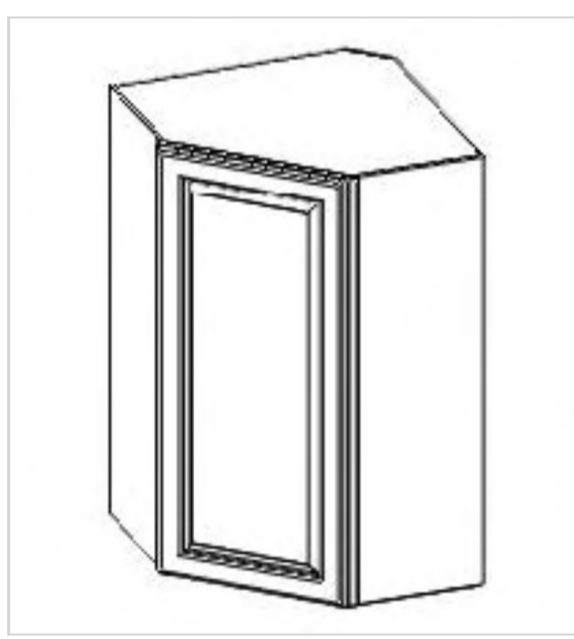

24" Wall Diagonal Corner

Model	Description	Assembled	Style
WDC2430	Wall Cabinet-24"W 30"T 12"D	-	Jupiter Ice
WDC2436	Wall Cabinet-24"W 36"T 12"D	-	Jupiter Ice
WDC2442	Wall Cabinet-24"W 42"T 12"D	-	Jupiter Ice
WDC2430MD	Wall Mullion Cabinet-24"W 30"T 12"D	Frosted glass door	Jupiter Ice
WDC2436MD	Wall Mullion Cabinet-24"W 36"T 12"D	Frosted glass door	Jupiter Ice
WDC2442MD	Wall Mullion Cabinet-24"W 42"T 12"D	Frosted glass door	Jupiter Ice