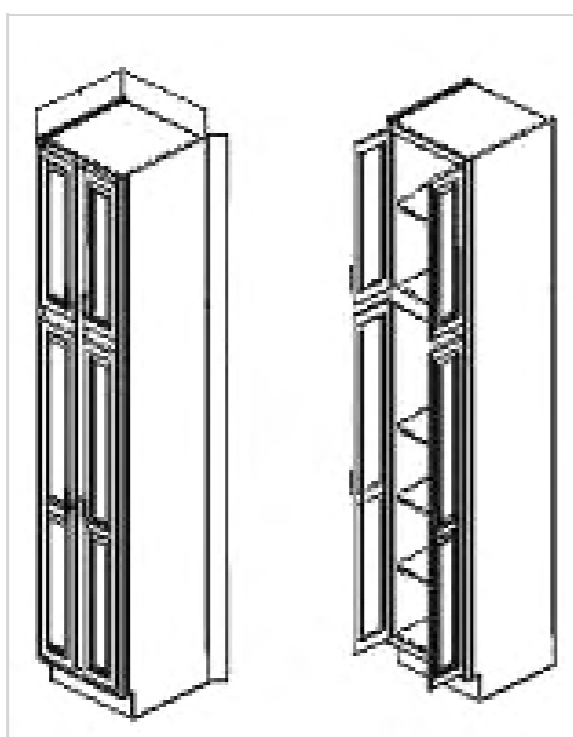

LEGACY SUPPLY CONNECTIONS

24"Depth (2) Door Pantry(18" W)

Model	Description	Assembled	Style
UP1884	Utility Pantry Cabinet-18"W 84"T 24"D	-	Jupiter Ice
UP1890	Utility Pantry Cabinet-18"W 90"T 24"D	-	Jupiter Ice
UP1896	Utility Pantry Cabinet-18"W 96"T 24"D	-	Jupiter Ice
UP1893	Utility Pantry Cabinet-18"W 93"T 24"D		Jupiter Ice

24"Depth (4) Door Pantry(24" W)

Model	Description	Assembled	Style
UP2484	Utility Pantry Cabinet-24"W 84"T 24"D	-	Jupiter Ice
UP2490	Utility Pantry Cabinet-24"W 90"T 24"D	-	Jupiter Ice
UP2493	Utility Pantry Cabinet-24"W 93"T 24"D	-	Jupiter Ice
UP2496	Utility Pantry Cabinet-24"W 96"T 24"D		Jupiter Ice
UP3084	Utility Pantry Cabinet-30"W 84"T 24"D	-	Jupiter Ice
UP3090	Utility Pantry Cabinet-30"W 90"T 24"D	-	Jupiter Ice
UP3093	Utility Pantry Cabinet-30"W 93"T 24"D		Jupiter Ice
UP3096	Utility Pantry Cabinet-30"W 96"T 24"D	-	Jupiter Ice