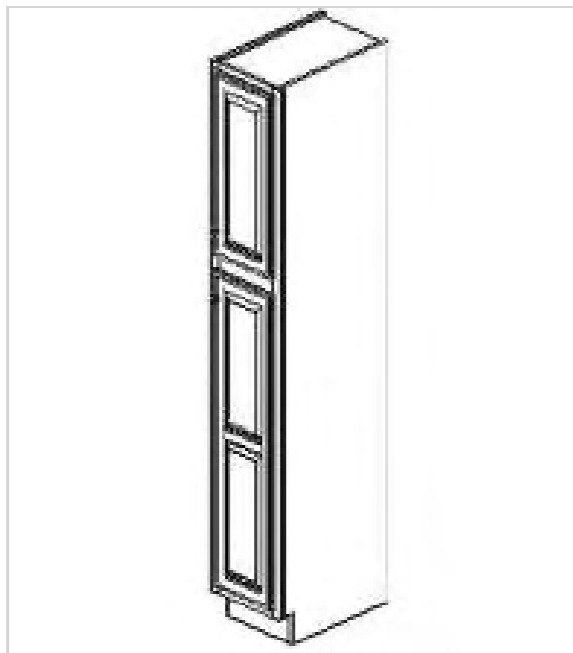

LEGACY SUPPLY CONNECTIONS

24"Depth (2) Door Pantry(18" W)

Model	Description	Assembled	Style
UP1884	Utility Pantry Cabinet-18"W 84"T 24"D	-	Jupiter Ice
UP1890	Utility Pantry Cabinet-18"W 90"T 24"D	-	Jupiter Ice
UP1896	Utility Pantry Cabinet-18"W 96"T 24"D	-	Jupiter Ice
UP1893	Utility Pantry Cabinet-18"W 93"T 24"D		Jupiter Ice

24"Depth (4) Door Pantry(24" W)

Model	Description	Assembled	Style
UP2484	Utility Pantry Cabinet-24"W 84"T 24"D	-	Jupiter Ice
UP2490	Utility Pantry Cabinet-24"W 90"T 24"D	-	Jupiter Ice
UP2493	Utility Pantry Cabinet-24"W 93"T 24"D	-	Jupiter Ice
UP2496	Utility Pantry Cabinet-24"W 96"T 24"D		Jupiter Ice
UP3084	Utility Pantry Cabinet-30"W 84"T 24"D	-	Jupiter Ice
UP3090	Utility Pantry Cabinet-30"W 90"T 24"D	-	Jupiter Ice
UP3093	Utility Pantry Cabinet-30"W 93"T 24"D		Jupiter Ice
UP3096	Utility Pantry Cabinet-30"W 96"T 24"D	-	Jupiter Ice