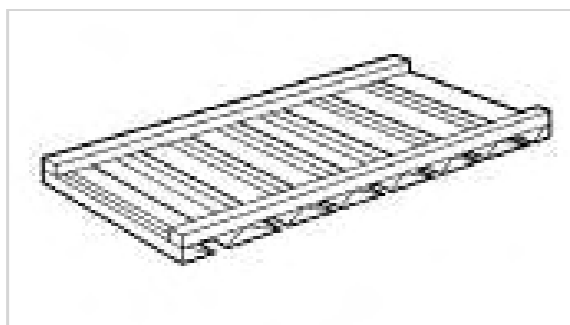

## Wine Pack

Model	Description	Assembled	Style
WR3015	30"W 15"T 12"D	-	Jupiter Ice
WR3018	30"W 18"T 12"D	-	Jupiter Ice

## Microwave Shelf

Model	Description	Assembled	Style
MC3018	30" W 18" T 18" D	-	Jupiter Ice

## Stem Glass Holder

Model	Description	Assembled	Style
SGH30	30"W 1"T 12"D	-	Jupiter Ice