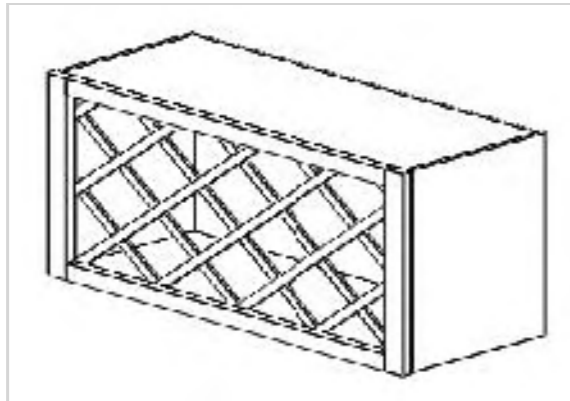

# LEGACY SUPPLY CONNECTIONS

## Wine Pack

Model	Description	Assembled	Style
WR3015	30"W 15"T 12"D	-	Jupiter Ice
WR3018	30"W 18"T 12"D	-	Jupiter Ice

## Microwave Shelf

Model	Description	Assembled	Style
MC3018	30" W 18" T 18" D	-	Jupiter Ice

## Stem Glass Holder

Model	Description	Assembled	Style
SGH30	30"W 1"T 12"D	-	Jupiter Ice