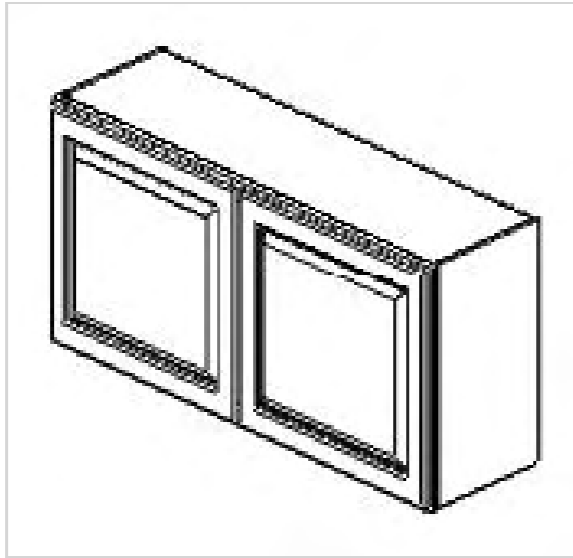

LEGACY SUPPLY CONNECTIONS

12" Deep Bridge Cabinet - 2 doors

Model	Description	Assembled	Style
W3012	Bridge Cabinet-30"W 12"T 12"D	-	Jupiter Ice
W3015	Bridge Cabinet-30"W 15"T 12"D	-	Jupiter Ice
W3018	Bridge Cabinet-30"W 18"T 12"D	-	Jupiter Ice
W3024	Bridge Cabinet-30"W 24"T 12"D	-	Jupiter Ice
W3315	Bridge Cabinet-33"W 15"T 12"D	-	Jupiter Ice
W3324	Bridge Cabinet-33"W 24"T 12"D	-	Jupiter Ice
W3612	Bridge Cabinet-36"W 12"T 12"D	-	Jupiter Ice
W3615	Bridge Cabinet-36"W 15"T 12"D	-	Jupiter Ice
W3618	Bridge Cabinet-36"W 18"T 12"D	-	Jupiter Ice
W3624	Bridge Cabinet-36"W 24"T 12"D	-	Jupiter Ice
W2418	Bridge Cabinet-24"W 18"T 12"D	-	Jupiter Ice
W2424	Bridge Cabinet-24"W 24"T 12"D	-	Jupiter Ice

24" Deep Bridge Cabinet - 2 doors

Model	Description	Assembled	Style
W361224	Bridge Cabinet-36 "W 12"T 24"D	-	Jupiter Ice
W361824	Bridge Cabinet-36 "W 18"T 24"D	-	Jupiter Ice
W362124	Bridge Cabinet-36"W 21"T 24"D	-	Jupiter Ice
W362424	Bridge Cabinet-36 "W 24"T 24"D	-	Jupiter Ice