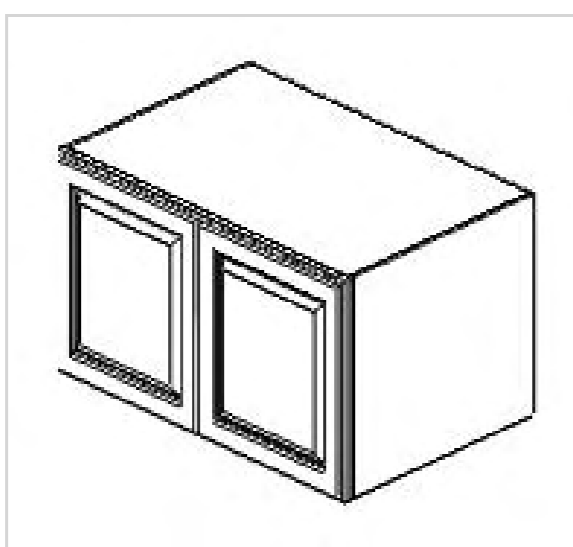

LEGACY SUPPLY CONNECTIONS

12" Deep Bridge Cabinet - 2 doors

Model	Description	Assembled	Style
W3012	Bridge Cabinet-30"W 12"T 12"D	-	Jupiter Ice
W3015	Bridge Cabinet-30"W 15"T 12"D	-	Jupiter Ice
W3018	Bridge Cabinet-30"W 18"T 12"D	-	Jupiter Ice
W3024	Bridge Cabinet-30"W 24"T 12"D	-	Jupiter Ice
W3315	Bridge Cabinet-33"W 15"T 12"D	-	Jupiter Ice
W3324	Bridge Cabinet-33"W 24"T 12"D	-	Jupiter Ice
W3612	Bridge Cabinet-36"W 12"T 12"D	-	Jupiter Ice
W3615	Bridge Cabinet-36"W 15"T 12"D	-	Jupiter Ice
W3618	Bridge Cabinet-36"W 18"T 12"D	-	Jupiter Ice
W3624	Bridge Cabinet-36"W 24"T 12"D	-	Jupiter Ice
W2418	Bridge Cabinet-24"W 18"T 12"D	-	Jupiter Ice
W2424	Bridge Cabinet-24"W 24"T 12"D	-	Jupiter Ice

24" Deep Bridge Cabinet - 2 doors

Model	Description	Assembled	Style
W361224	Bridge Cabinet-36 "W 12"T 24"D	-	Jupiter Ice
W361824	Bridge Cabinet-36 "W 18"T 24"D	-	Jupiter Ice
W362124	Bridge Cabinet-36"W 21"T 24"D	-	Jupiter Ice
W362424	Bridge Cabinet-36 "W 24"T 24"D	-	Jupiter Ice