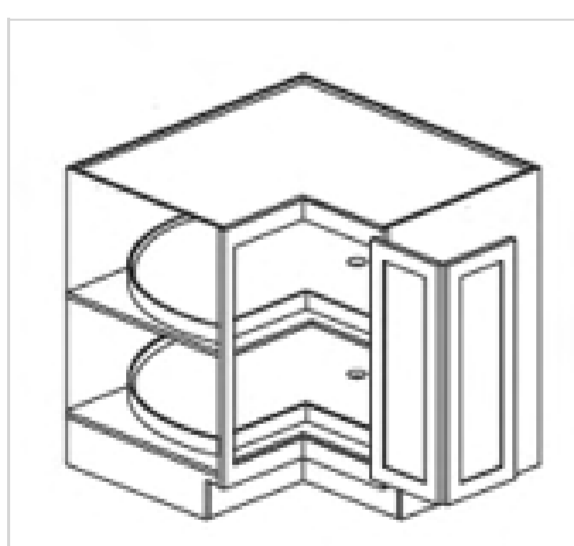

Lazy Susan

Model	Description	Assembled	Style
LS33	Lazy Susan Cabinet-9"door 33"backs 24"sides	One Adjustable Shelf	Jupiter Ice
LS36	Lazy Susan Cabinet-12"doors 36"backs 24"sides	One Adjustable Shelf	Jupiter Ice
LS33KIT	Fit:LS33-Turntables sold separately	-	Jupiter Ice
LS36KIT	Fit:LS36-Turntables sold separately	-	Jupiter Ice