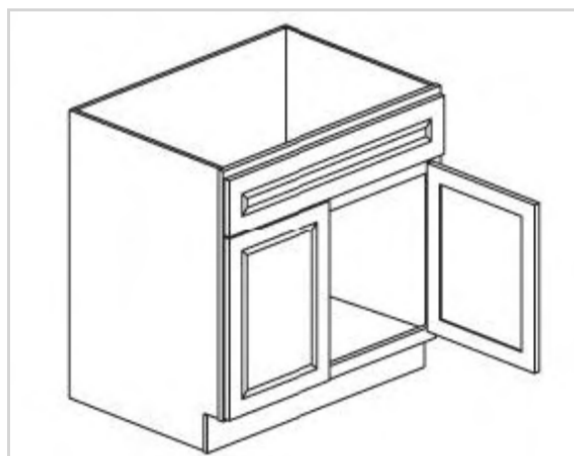

LEGACY SUPPLY CONNECTIONS

Single Drawer Single Door Base Cabinet

Model	Description	Assembled	Style
B12	Base Cabinet-12"W 34 1/2"T 24"D	-	Jupiter Ice
B15	Base Cabinet-15"W 34 1/2"T 24"D	-	Jupiter Ice
B18	Base Cabinet-18"W 34 1/2"T 24"D	-	Jupiter Ice
B18-TR	Fits: B18-Solid wood tray, 2 trash bins and hardware	-	Jupiter Ice
B21	Base Cabinet-21"W 34 1/2"T 24"D	-	Jupiter Ice

Single Drawer Double Doors Base Cabinet

Model	Description	Assembled	Style
B24	Base Cabinet-24"W 34"T 24"D	-	Jupiter Ice
B27	Base Cabinet-27"W 34"T 24"D	-	Jupiter Ice
B30	Base Cabinet-30"W 34"T 24"D	-	Jupiter Ice
B33	Base Cabinet-33"W 34"T 24"D	-	Jupiter Ice

Double Drawers Double Doors Base Cabinet

Model	Description	Assembled	Style
B36	Base Cabinet-36"W 34"T 24"D	-	Jupiter Ice

False Front and Double Doors Sink Base Cabinet

Model	Description	Assembled	Style
SB30	Base Cabinet-30"W 34 1/2"T 24"D	-	Jupiter Ice

Double False Front Double Doors Sink Base Cabinet

Model	Description	Assembled	Style
SB36	Base Cabinet-36"W 34 1/2"T 24"D	-	Jupiter Ice

Blind Corner Base

Model	Description	Assembled	Style
BBC36	Base Cabinet-36"W 34 1/2"T 24"D	-	Jupiter Ice
BBC42	Base Cabinet-42"W 34 1/2"T 24"D	-	Jupiter Ice