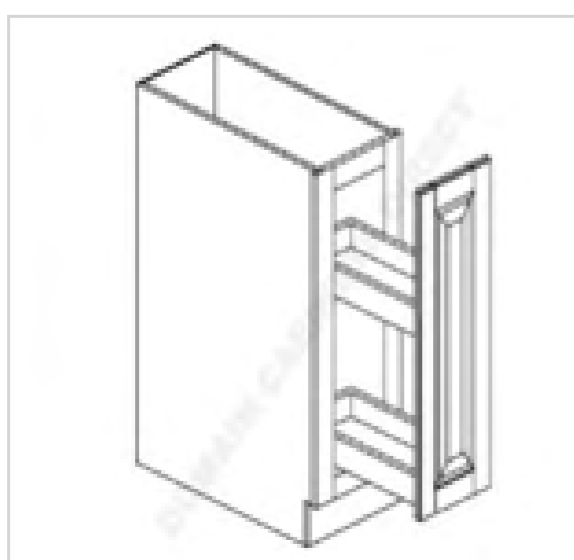

Single Door -Condiment tank

Model	Description	Assembled	Style
BSR09	Base Cabinet-09"W 34 1/2"T 24"D	-	Jupiter Ice