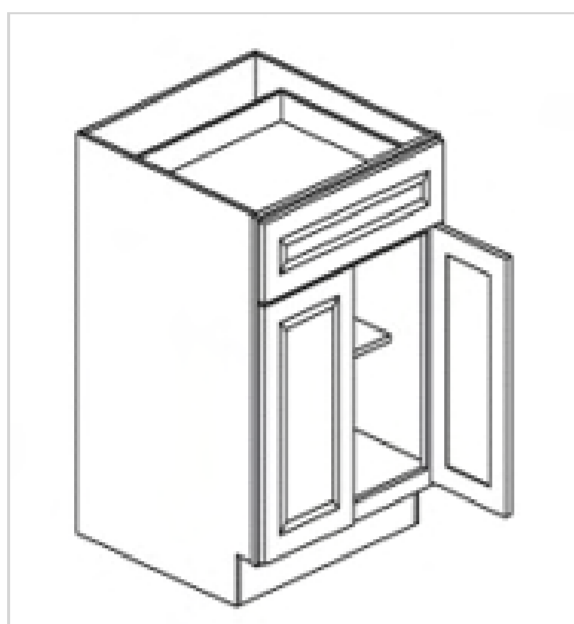

LEGACY SUPPLY CONNECTIONS

Single Drawer Single Door Base Cabinet

Model	Description	Assembled	Style
B12	Base Cabinet-12"W 34 1/2"T 24"D	-	Jupiter Ice
B15	Base Cabinet-15"W 34 1/2"T 24"D	-	Jupiter Ice
B18	Base Cabinet-18"W 34 1/2"T 24"D	-	Jupiter Ice
B18-TR	Fits: B18-Solid wood tray, 2 trash bins and hardware	-	Jupiter Ice
B21	Base Cabinet-21"W 34 1/2"T 24"D	-	Jupiter Ice

Single Drawer Double Doors Base Cabinet

Model	Description	Assembled	Style
B24	Base Cabinet-24"W 34"T 24"D	-	Jupiter Ice
B27	Base Cabinet-27"W 34"T 24"D	-	Jupiter Ice
B30	Base Cabinet-30"W 34"T 24"D	-	Jupiter Ice
B33	Base Cabinet-33"W 34"T 24"D	-	Jupiter Ice

Double Drawers Double Doors Base Cabinet

Model	Description	Assembled	Style
B36	Base Cabinet-36"W 34"T 24"D	-	Jupiter Ice

False Front and Double Doors Sink Base Cabinet

Model	Description	Assembled	Style
SB30	Base Cabinet-30"W 34 1/2"T 24"D	-	Jupiter Ice

Double False Front Double Doors Sink Base Cabinet

Model	Description	Assembled	Style
SB36	Base Cabinet-36"W 34 1/2"T 24"D	-	Jupiter Ice

Blind Corner Base

Model	Description	Assembled	Style
BBC36	Base Cabinet-36"W 34 1/2"T 24"D	-	Jupiter Ice
BBC42	Base Cabinet-42"W 34 1/2"T 24"D	-	Jupiter Ice