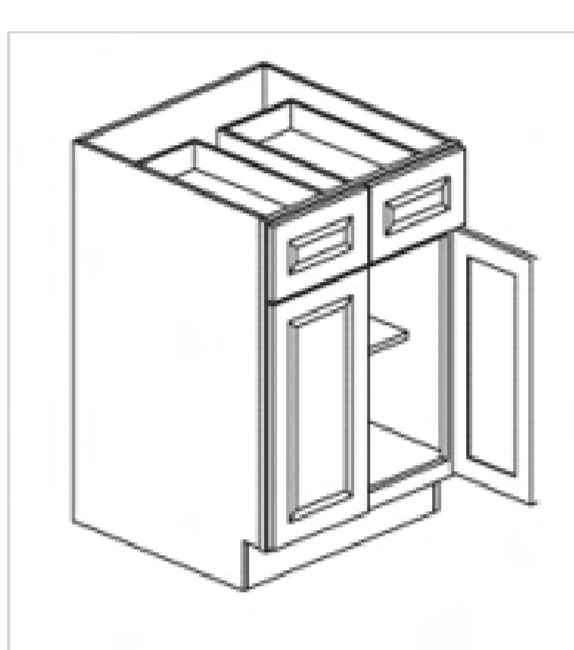

LEGACY SUPPLY CONNECTIONS

Single Drawer Single Door Base Cabinet

Model	Description	Assembled	Style
B12	Base Cabinet-12"W 34 1/2"T 24"D	-	Jupiter Ice
B15	Base Cabinet-15"W 34 1/2"T 24"D	-	Jupiter Ice
B18	Base Cabinet-18"W 34 1/2"T 24"D	-	Jupiter Ice
B18-TR	Fits: B18-Solid wood tray, 2 trash bins and hardware	-	Jupiter Ice
B21	Base Cabinet-21"W 34 1/2"T 24"D	-	Jupiter Ice

Single Drawer Double Doors Base Cabinet

Model	Description	Assembled	Style
B24	Base Cabinet-24"W 34"T 24"D	-	Jupiter Ice
B27	Base Cabinet-27"W 34"T 24"D	-	Jupiter Ice
B30	Base Cabinet-30"W 34"T 24"D	-	Jupiter Ice
B33	Base Cabinet-33"W 34"T 24"D	-	Jupiter Ice

Double Drawers Double Doors Base Cabinet

Model	Description	Assembled	Style
B36	Base Cabinet-36"W 34"T 24"D	-	Jupiter Ice

False Front and Double Doors Sink Base Cabinet

Model	Description	Assembled	Style
SB30	Base Cabinet-30"W 34 1/2"T 24"D	-	Jupiter Ice

Double False Front Double Doors Sink Base Cabinet

Model	Description	Assembled	Style
SB36	Base Cabinet-36"W 34 1/2"T 24"D	-	Jupiter Ice

Blind Corner Base

Model	Description	Assembled	Style
BBC36	Base Cabinet-36"W 34 1/2"T 24"D	-	Jupiter Ice
BBC42	Base Cabinet-42"W 34 1/2"T 24"D	-	Jupiter Ice