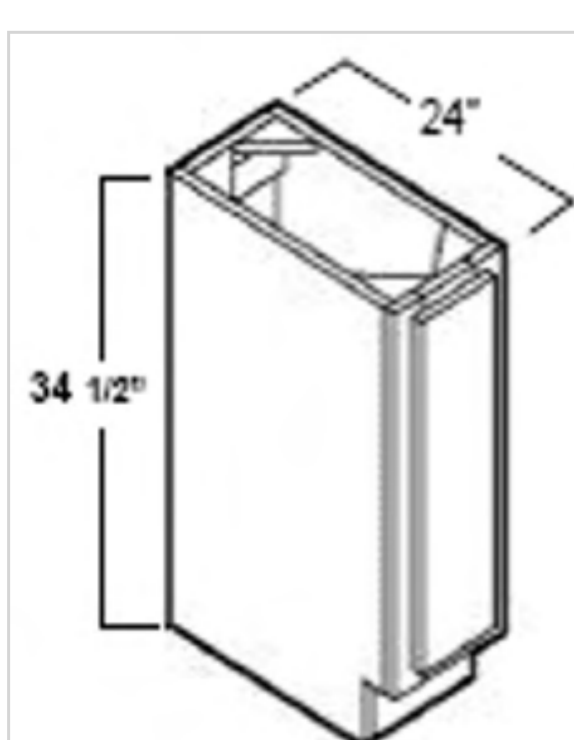

Single Door Base Cabinet

Model	Description	Assembled	Style
B09	Base Cabinet-09"W 34 1/2"T 24"D	-	Jupiter Ice