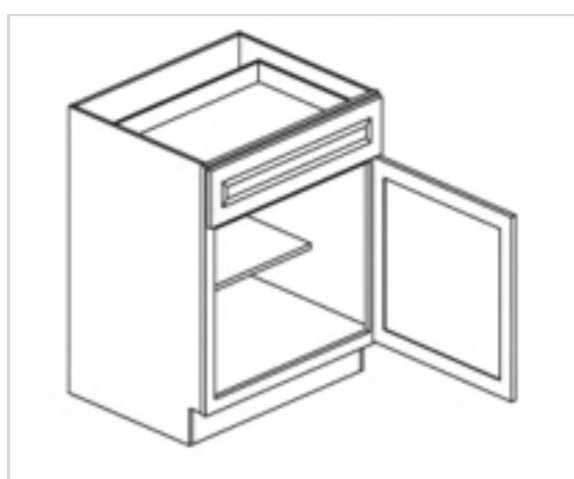

LEGACY SUPPLY CONNECTIONS

Single Drawer Single Door Base Cabinet

Model	Description	Assembled	Style
B12	Base Cabinet-12"W 34 1/2"T 24"D	-	Jupiter Ice
B15	Base Cabinet-15"W 34 1/2"T 24"D	-	Jupiter Ice
B18	Base Cabinet-18"W 34 1/2"T 24"D	-	Jupiter Ice
B18-TR	Fits: B18-Solid wood tray, 2 trash bins and hardware	-	Jupiter Ice
B21	Base Cabinet-21"W 34 1/2"T 24"D	-	Jupiter Ice

Single Drawer Double Doors Base Cabinet

Model	Description	Assembled	Style
B24	Base Cabinet-24"W 34"T 24"D	-	Jupiter Ice
B27	Base Cabinet-27"W 34"T 24"D	-	Jupiter Ice
B30	Base Cabinet-30"W 34"T 24"D	-	Jupiter Ice
B33	Base Cabinet-33"W 34"T 24"D	-	Jupiter Ice

Double Drawers Double Doors Base Cabinet

Model	Description	Assembled	Style
B36	Base Cabinet-36"W 34"T 24"D	-	Jupiter Ice

False Front and Double Doors Sink Base Cabinet

Model	Description	Assembled	Style
SB30	Base Cabinet-30"W 34 1/2"T 24"D	-	Jupiter Ice

Double False Front Double Doors Sink Base Cabinet

Model	Description	Assembled	Style
SB36	Base Cabinet-36"W 34 1/2"T 24"D	-	Jupiter Ice

Blind Corner Base

Model	Description	Assembled	Style
BBC36	Base Cabinet-36"W 34 1/2"T 24"D	-	Jupiter Ice
BBC42	Base Cabinet-42"W 34 1/2"T 24"D	-	Jupiter Ice