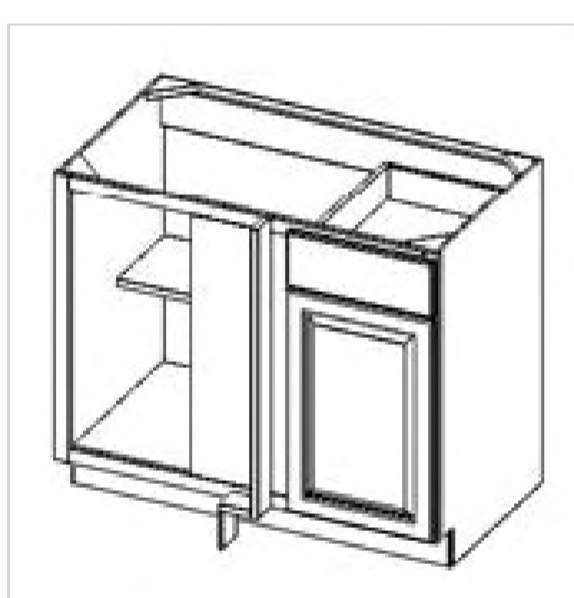

LEGACY SUPPLY CONNECTIONS

Single Drawer Single Door Base Cabinet

Model	Description	Assembled	Style
B12	Base Cabinet-12"W 34 1/2"T 24"D	-	Jupiter Ice
B15	Base Cabinet-15"W 34 1/2"T 24"D	-	Jupiter Ice
B18	Base Cabinet-18"W 34 1/2"T 24"D	-	Jupiter Ice
B18-TR	Fits: B18-Solid wood tray, 2 trash bins and hardware	-	Jupiter Ice
B21	Base Cabinet-21"W 34 1/2"T 24"D	-	Jupiter Ice

Single Drawer Double Doors Base Cabinet

Model	Description	Assembled	Style
B24	Base Cabinet-24"W 34"T 24"D	-	Jupiter Ice
B27	Base Cabinet-27"W 34"T 24"D	-	Jupiter Ice
B30	Base Cabinet-30"W 34"T 24"D	-	Jupiter Ice
B33	Base Cabinet-33"W 34"T 24"D	-	Jupiter Ice

Double Drawers Double Doors Base Cabinet

Model	Description	Assembled	Style
B36	Base Cabinet-36"W 34"T 24"D	-	Jupiter Ice

False Front and Double Doors Sink Base Cabinet

Model	Description	Assembled	Style
SB30	Base Cabinet-30"W 34 1/2"T 24"D	-	Jupiter Ice

Double False Front Double Doors Sink Base Cabinet

Model	Description	Assembled	Style
SB36	Base Cabinet-36"W 34 1/2"T 24"D	-	Jupiter Ice

Blind Corner Base

Model	Description	Assembled	Style
BBC36	Base Cabinet-36"W 34 1/2"T 24"D	-	Jupiter Ice
BBC42	Base Cabinet-42"W 34 1/2"T 24"D	-	Jupiter Ice