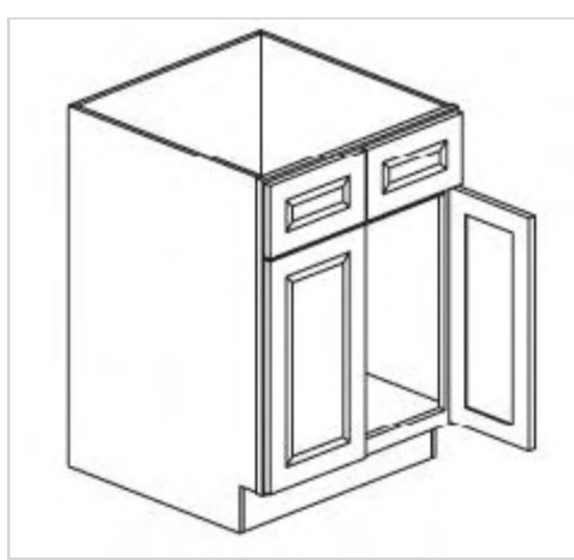

LEGACY SUPPLY CONNECTIONS

Single Drawer Single Door Base Cabinet

Model	Description	Assembled	Style
B12	Base Cabinet-12"W 34 1/2"T 24"D	-	Jupiter Ice
B15	Base Cabinet-15"W 34 1/2"T 24"D	-	Jupiter Ice
B18	Base Cabinet-18"W 34 1/2"T 24"D	-	Jupiter Ice
B18-TR	Fits: B18-Solid wood tray, 2 trash bins and hardware	-	Jupiter Ice
B21	Base Cabinet-21"W 34 1/2"T 24"D	-	Jupiter Ice

Single Drawer Double Doors Base Cabinet

Model	Description	Assembled	Style
B24	Base Cabinet-24"W 34"T 24"D	-	Jupiter Ice
B27	Base Cabinet-27"W 34"T 24"D	-	Jupiter Ice
B30	Base Cabinet-30"W 34"T 24"D	-	Jupiter Ice
B33	Base Cabinet-33"W 34"T 24"D	-	Jupiter Ice

Double Drawers Double Doors Base Cabinet

Model	Description	Assembled	Style
B36	Base Cabinet-36"W 34"T 24"D	-	Jupiter Ice

False Front and Double Doors Sink Base Cabinet

Model	Description	Assembled	Style
SB30	Base Cabinet-30"W 34 1/2"T 24"D	-	Jupiter Ice

Double False Front Double Doors Sink Base Cabinet

Model	Description	Assembled	Style
SB36	Base Cabinet-36"W 34 1/2"T 24"D	-	Jupiter Ice

Blind Corner Base

Model	Description	Assembled	Style
BBC36	Base Cabinet-36"W 34 1/2"T 24"D	-	Jupiter Ice
BBC42	Base Cabinet-42"W 34 1/2"T 24"D	-	Jupiter Ice