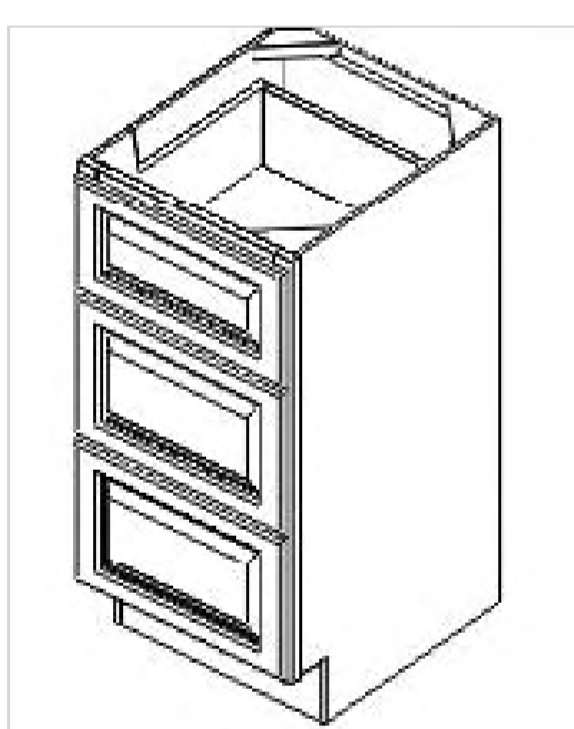

LEGACY SUPPLY CONNECTIONS

Single Drawer Single Door Base Cabinet

Model	Description	Assembled	Style
B12	Base Cabinet-12"W 34 1/2"T 24"D	-	Jupiter Ice
B15	Base Cabinet-15"W 34 1/2"T 24"D	-	Jupiter Ice
B18	Base Cabinet-18"W 34 1/2"T 24"D	-	Jupiter Ice
B18-TR	Fits: B18-Solid wood tray, 2 trash bins and hardware	-	Jupiter Ice
B21	Base Cabinet-21"W 34 1/2"T 24"D	-	Jupiter Ice

Double Drawers Double Doors Base Cabinet

Model	Description	Assembled	Style
B36	Base Cabinet-36"W 34"T 24"D	-	Jupiter Ice

False Front and Double Doors Sink Base Cabinet

Model	Description	Assembled	Style
SB30	Base Cabinet-30"W 34 1/2"T 24"D	-	Jupiter Ice

Double False Front Double Doors Sink Base Cabinet

Model	Description	Assembled	Style
SB36	Base Cabinet-36"W 34 1/2"T 24"D	-	Jupiter Ice

Blind Corner Base

Model	Description	Assembled	Style
BBC36	Base Cabinet-36"W 34 1/2"T 24"D	-	Jupiter Ice
BBC42	Base Cabinet-42"W 34 1/2"T 24"D	-	Jupiter Ice

Drawer Bank Base-3 Drawers

Model	Description	Assembled	Style
3DB12	Base Cabinet-12"W 34 1/2"T 24"D	-	Jupiter Ice
3DB15	Base Cabinet-15"W 34 1/2"T 24"D	-	Jupiter Ice
3DB18	Base Cabinet-18"W 34 1/2"T 24"D	-	Jupiter Ice
3DB21	Base Cabinet-21"W 34 1/2"T 24"D	-	Jupiter Ice
3DB24	Base Cabinet-24"W 34 1/2"T 24"D	-	Jupiter Ice
3DB30	Base Cabinet-30"W 34 1/2"T 24"D	-	Jupiter Ice
3DB36	Base Cabinet-36"W 34 1/2"T 24"D	-	Jupiter Ice