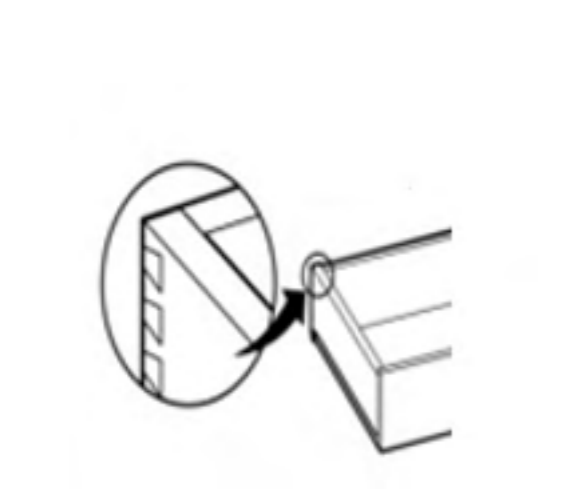

Roll-Out Trays

Model	Description	Assembled	Style
ROT30"	Roll Out Tray 3" T × 21" D Solid wood mounting brackets, ball bearing slides and hardware	-	Jupiter Ice