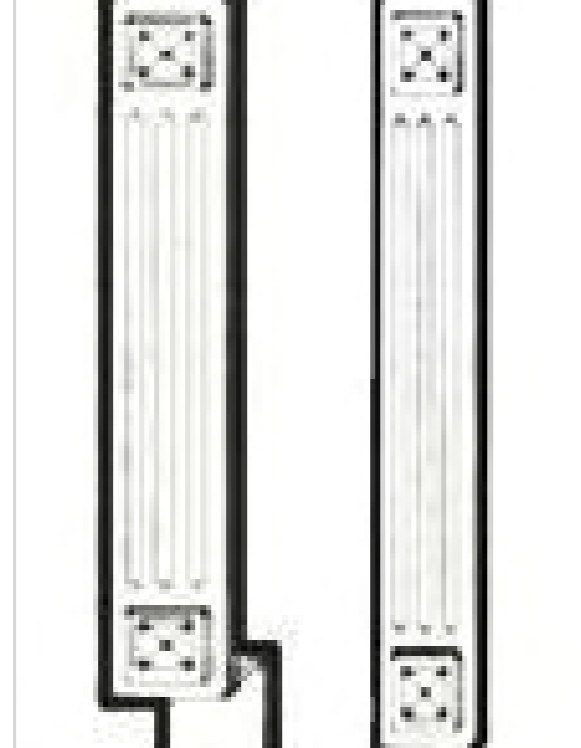

Model	Description	Assembled	Style
A30WF	Flutes Base Filler - 3"W 30"T	-	Jupiter Ice
A36WF	Flutes Base Filler - 3"W 36"T	-	Jupiter Ice
A42WF	Flutes Base Filler - 3"W 42"T	-	Jupiter Ice
A3BF	Flutes Base Filler - 3"W 34 1/2"T	-	Jupiter Ice

Skin (6)