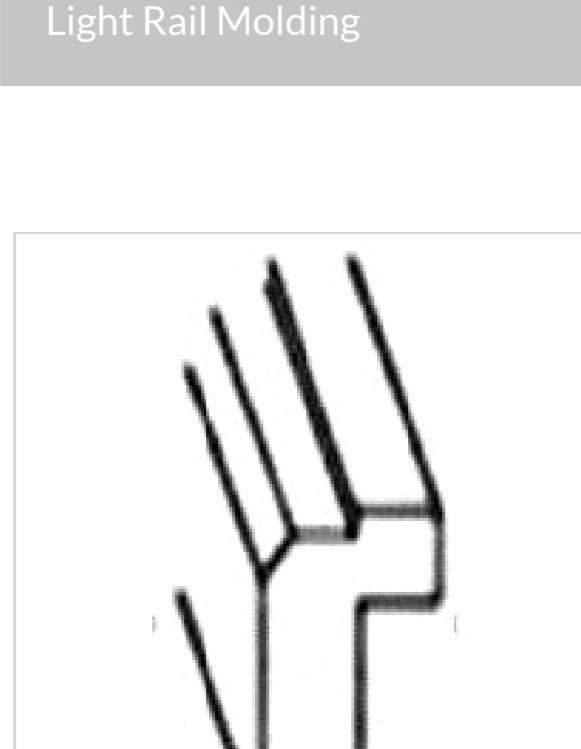

Light Rail Molding

Model	Description	Assembled	Style
LRM8-SH	2 1/4" T × 96" L Shaker Style	-	Jupiter Ice
LRM8	2 1/4" T × 96" L Raised Panel Style	-	Jupiter Ice