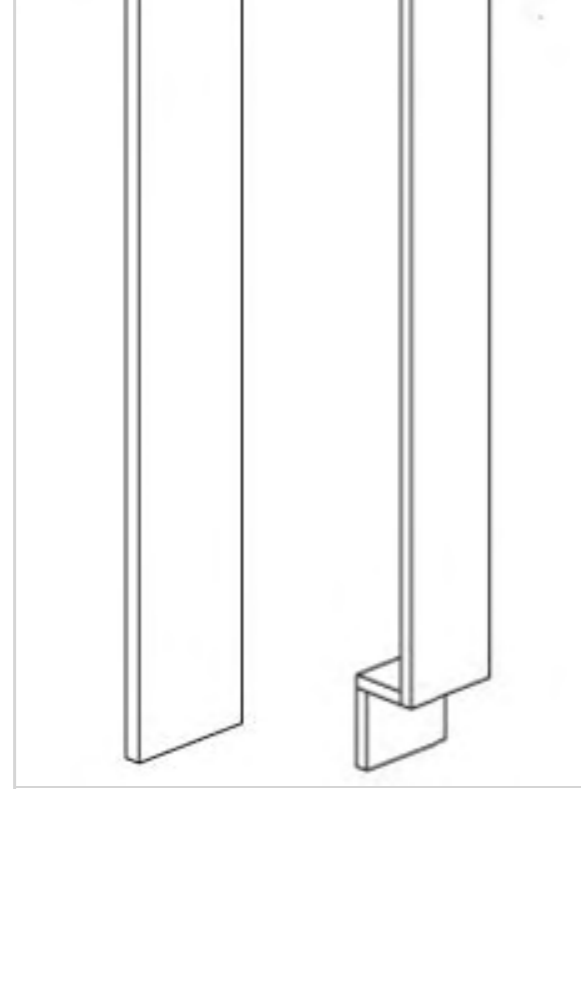

LEGACY SUPPLY CONNECTIONS

Quarter Round

Model	Description	Assembled	Style
QR8	96"×3/4"×3/4"	-	Jupiter Ice

Inside corner molding

Model	Description	Assembled	Style
ICM8	96"×3/4"×3/4"	-	Jupiter Ice

Straight Fillers

Model	Description	Assembled	Style
BF3	Base filler-3"W 34 1/2"T	-	Jupiter Ice
BF6	Base filler-6"W 34 1/2"T	-	Jupiter Ice
F396	Filler-3"W 96"T	-	Jupiter Ice
F696	Filler-6"W 96"T	-	Jupiter Ice
WF339	3"W×39"T	-	Jupiter Ice
WF330	Wall filler 3"W 30"T	-	Jupiter Ice
WF336	Wall filler 3"W 36"T	-	Jupiter Ice
WF342	Wall filler 3"W 42"T	-	Jupiter Ice

Fluted Fillers