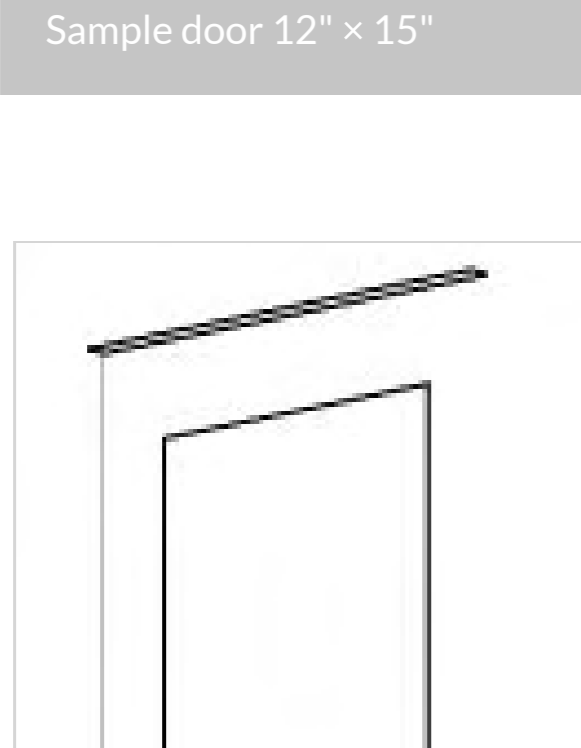

Sample door 12" × 15"

Model	Description	Assembled	Style
Sample door 12" × 15"	Sample door 12" × 15"	-	Jupiter Ice