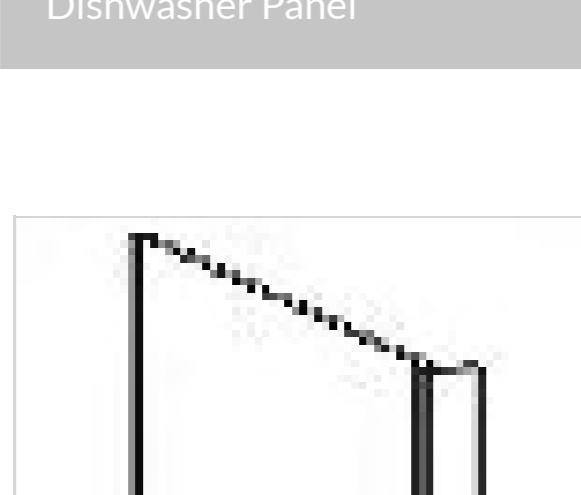

Dishwasher Panel

Model	Description	Assembled	Style
DWP	24"Depth 34 1/2" Tall 34" Filler 3"W	-	Jupiter Ice