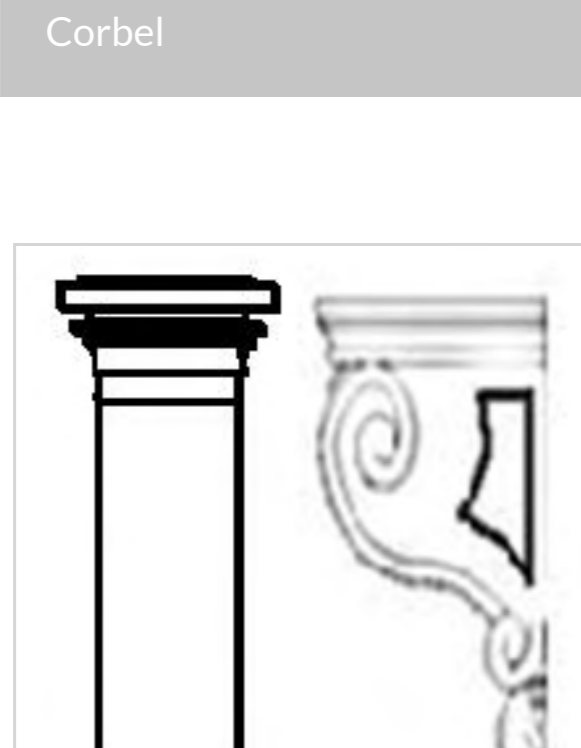

Corbel

Model	Description	Assembled	Style
CBL-T3	4 3/4"W 5"D 10 1/4"T	-	Jupiter Ice