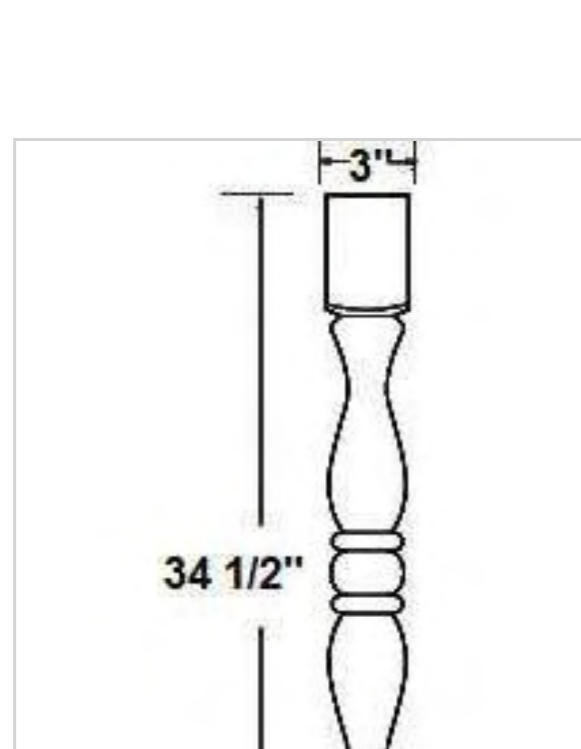

Post

Model	Description	Assembled	Style
TP3	3" W 34 1/2" T	-	Jupiter Ice