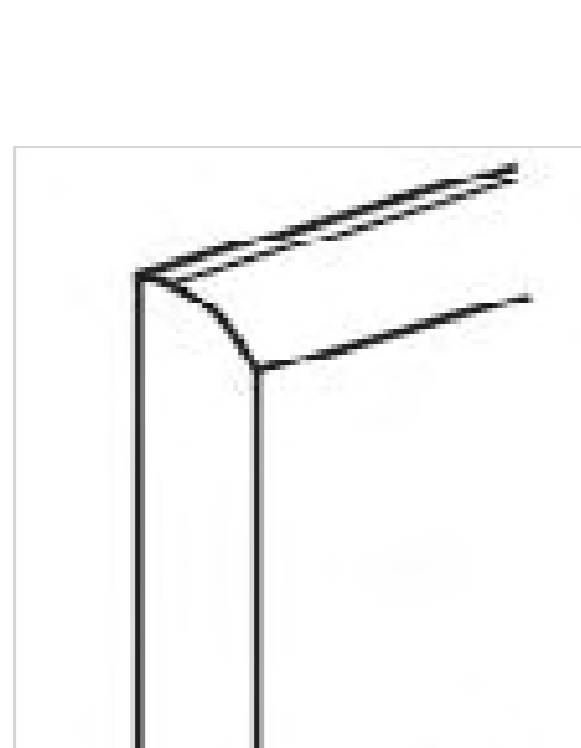

Furniture

Model	Description	Assembled	Style
FBM8	3/4" × 4-1/2" × 96"	-	Jupiter Ice

Arched Valance

Model	Description	Assembled	Style
V37D	6"W 37"L	-	Jupiter Ice
V43D	10"W 43"L	-	Jupiter Ice