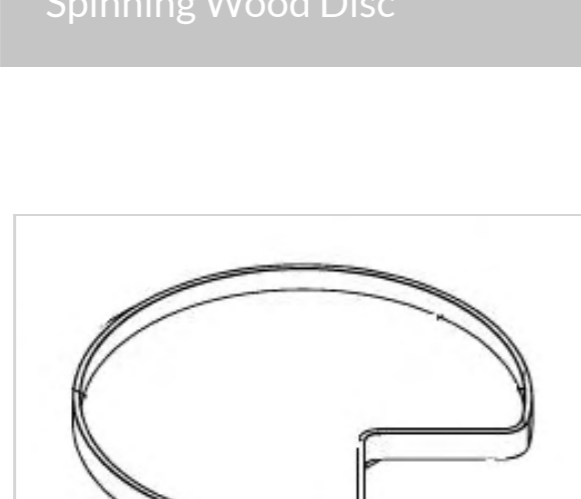

Spinning Wood Disc

Model	Description	Assembled	Style
LS33KIT	Fits: LS33-Turntables sold separately	-	Jupiter Ice
LS36KIT	Fits: LS36-Turntables sold separately	-	Jupiter Ice

OC 33" Cover Frame

Model	Description	Assembled	Style
OC33"	Cover Frame Fits: OC33"	-	Jupiter Ice