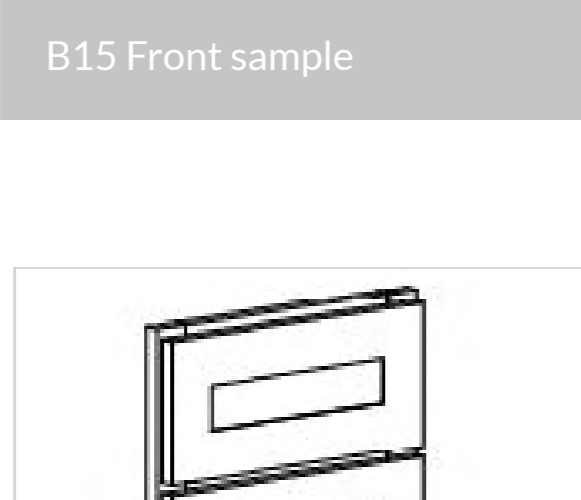

B15 Front sample

Model	Description	Assembled	Style
B15 Front sample	B15 Front sample	-	Jupiter Ice